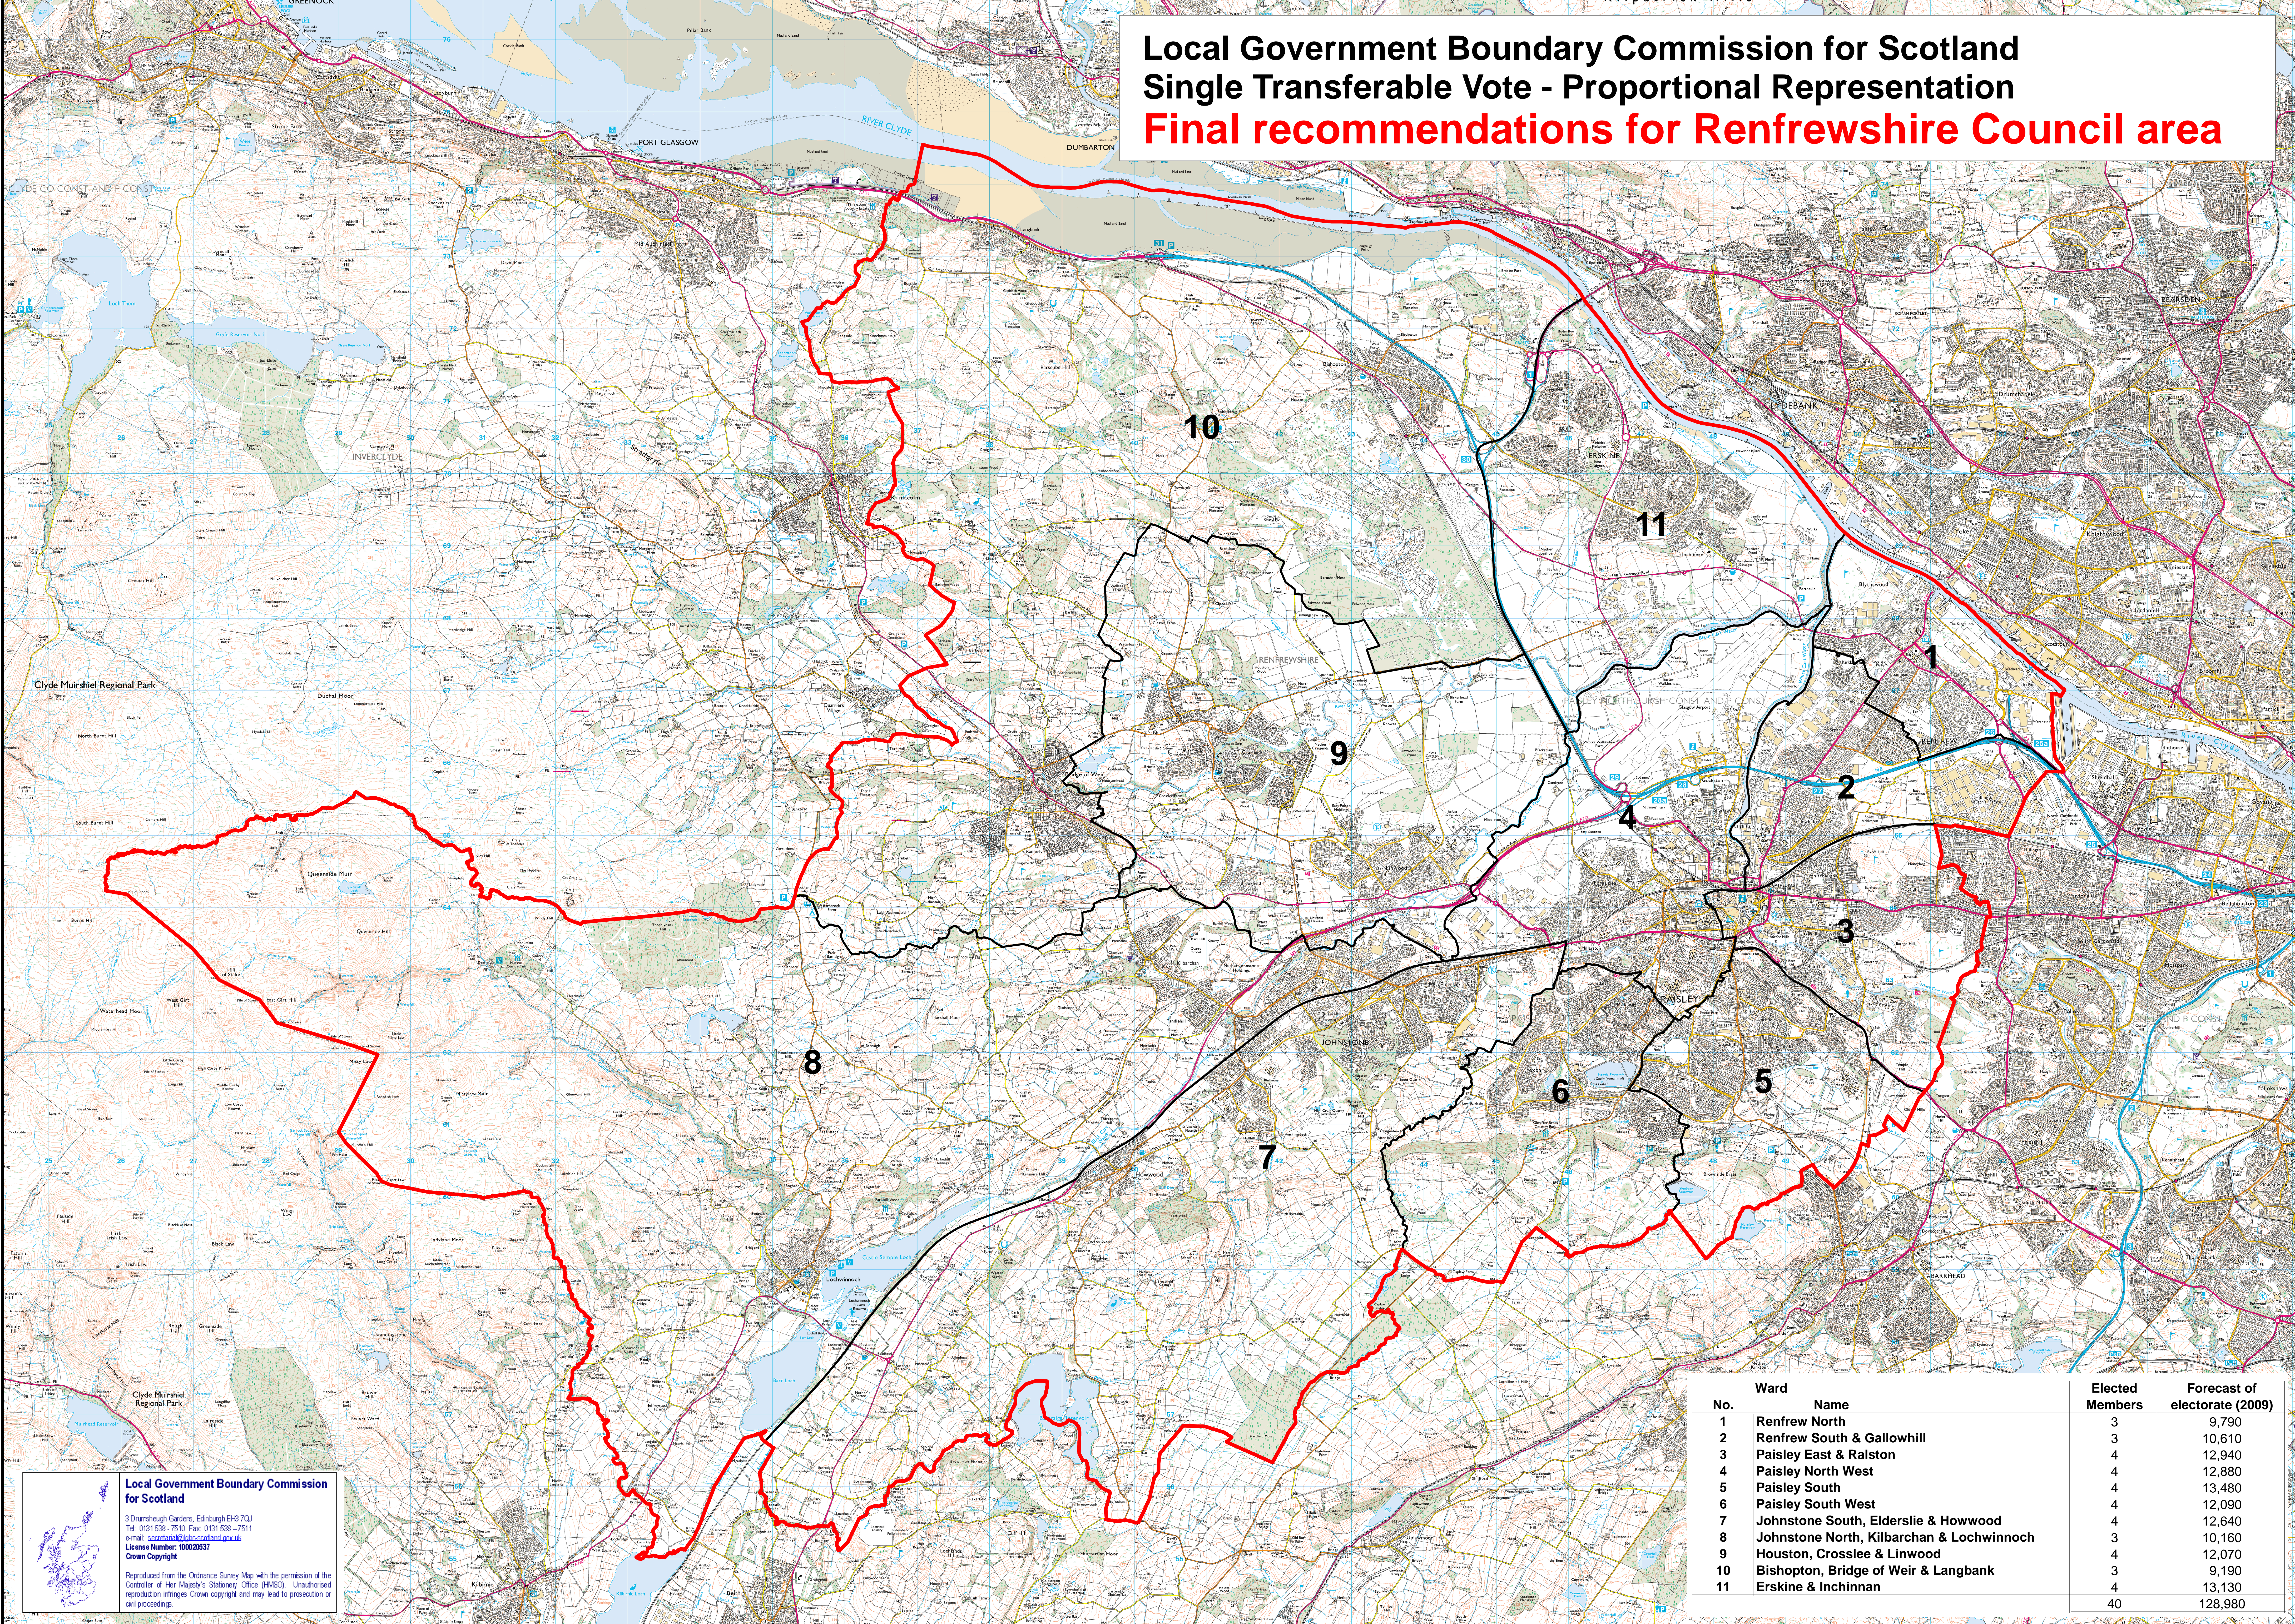

Local Government Boundary Commission for Scotland Single Transferable Vote - Proportional Representation Final recommendations for Renfrewshire Council area

No.	Ward Name	Elected Members	Forecast of electorate (2009)
1	Renfrew North	3	9,790
2	Renfrew South & Gallowhill	3	10,610
3	Paisley East & Ralston	4	12,940
4	Paisley North West	4	12,880
5	Paisley South	4	13,480
6	Paisley South West	4	12,090
7	Johnstone South, Elderslie & Howwood	4	12,640
8	Johnstone North, Kilbarchan & Lochwinnoch	3	10,160
9	Houston, Crosslee & Linwood	4	12,070
10	Bishopston, Bridge of Weir & Langbank	3	9,190
11	Erskine & Inchinnan	4	13,130
	Total	40	128,980

Local Government Boundary Commission for Scotland
 3 Drumshugh Gardens, Edinburgh EH6 7GJ
 Tel: 0131 538 7510 Fax: 0131 538 7511
 e-mail: scotland@lgbcotland.gov.uk
 License Number: 50002037
 Crown Copyright

Reproduced from the Ordnance Survey Map with the permission of the Controller of Her Majesty's Stationery Office (HMSO) - Unauthorised reproduction infringes Crown copyright and may lead to prosecution or civil proceedings.