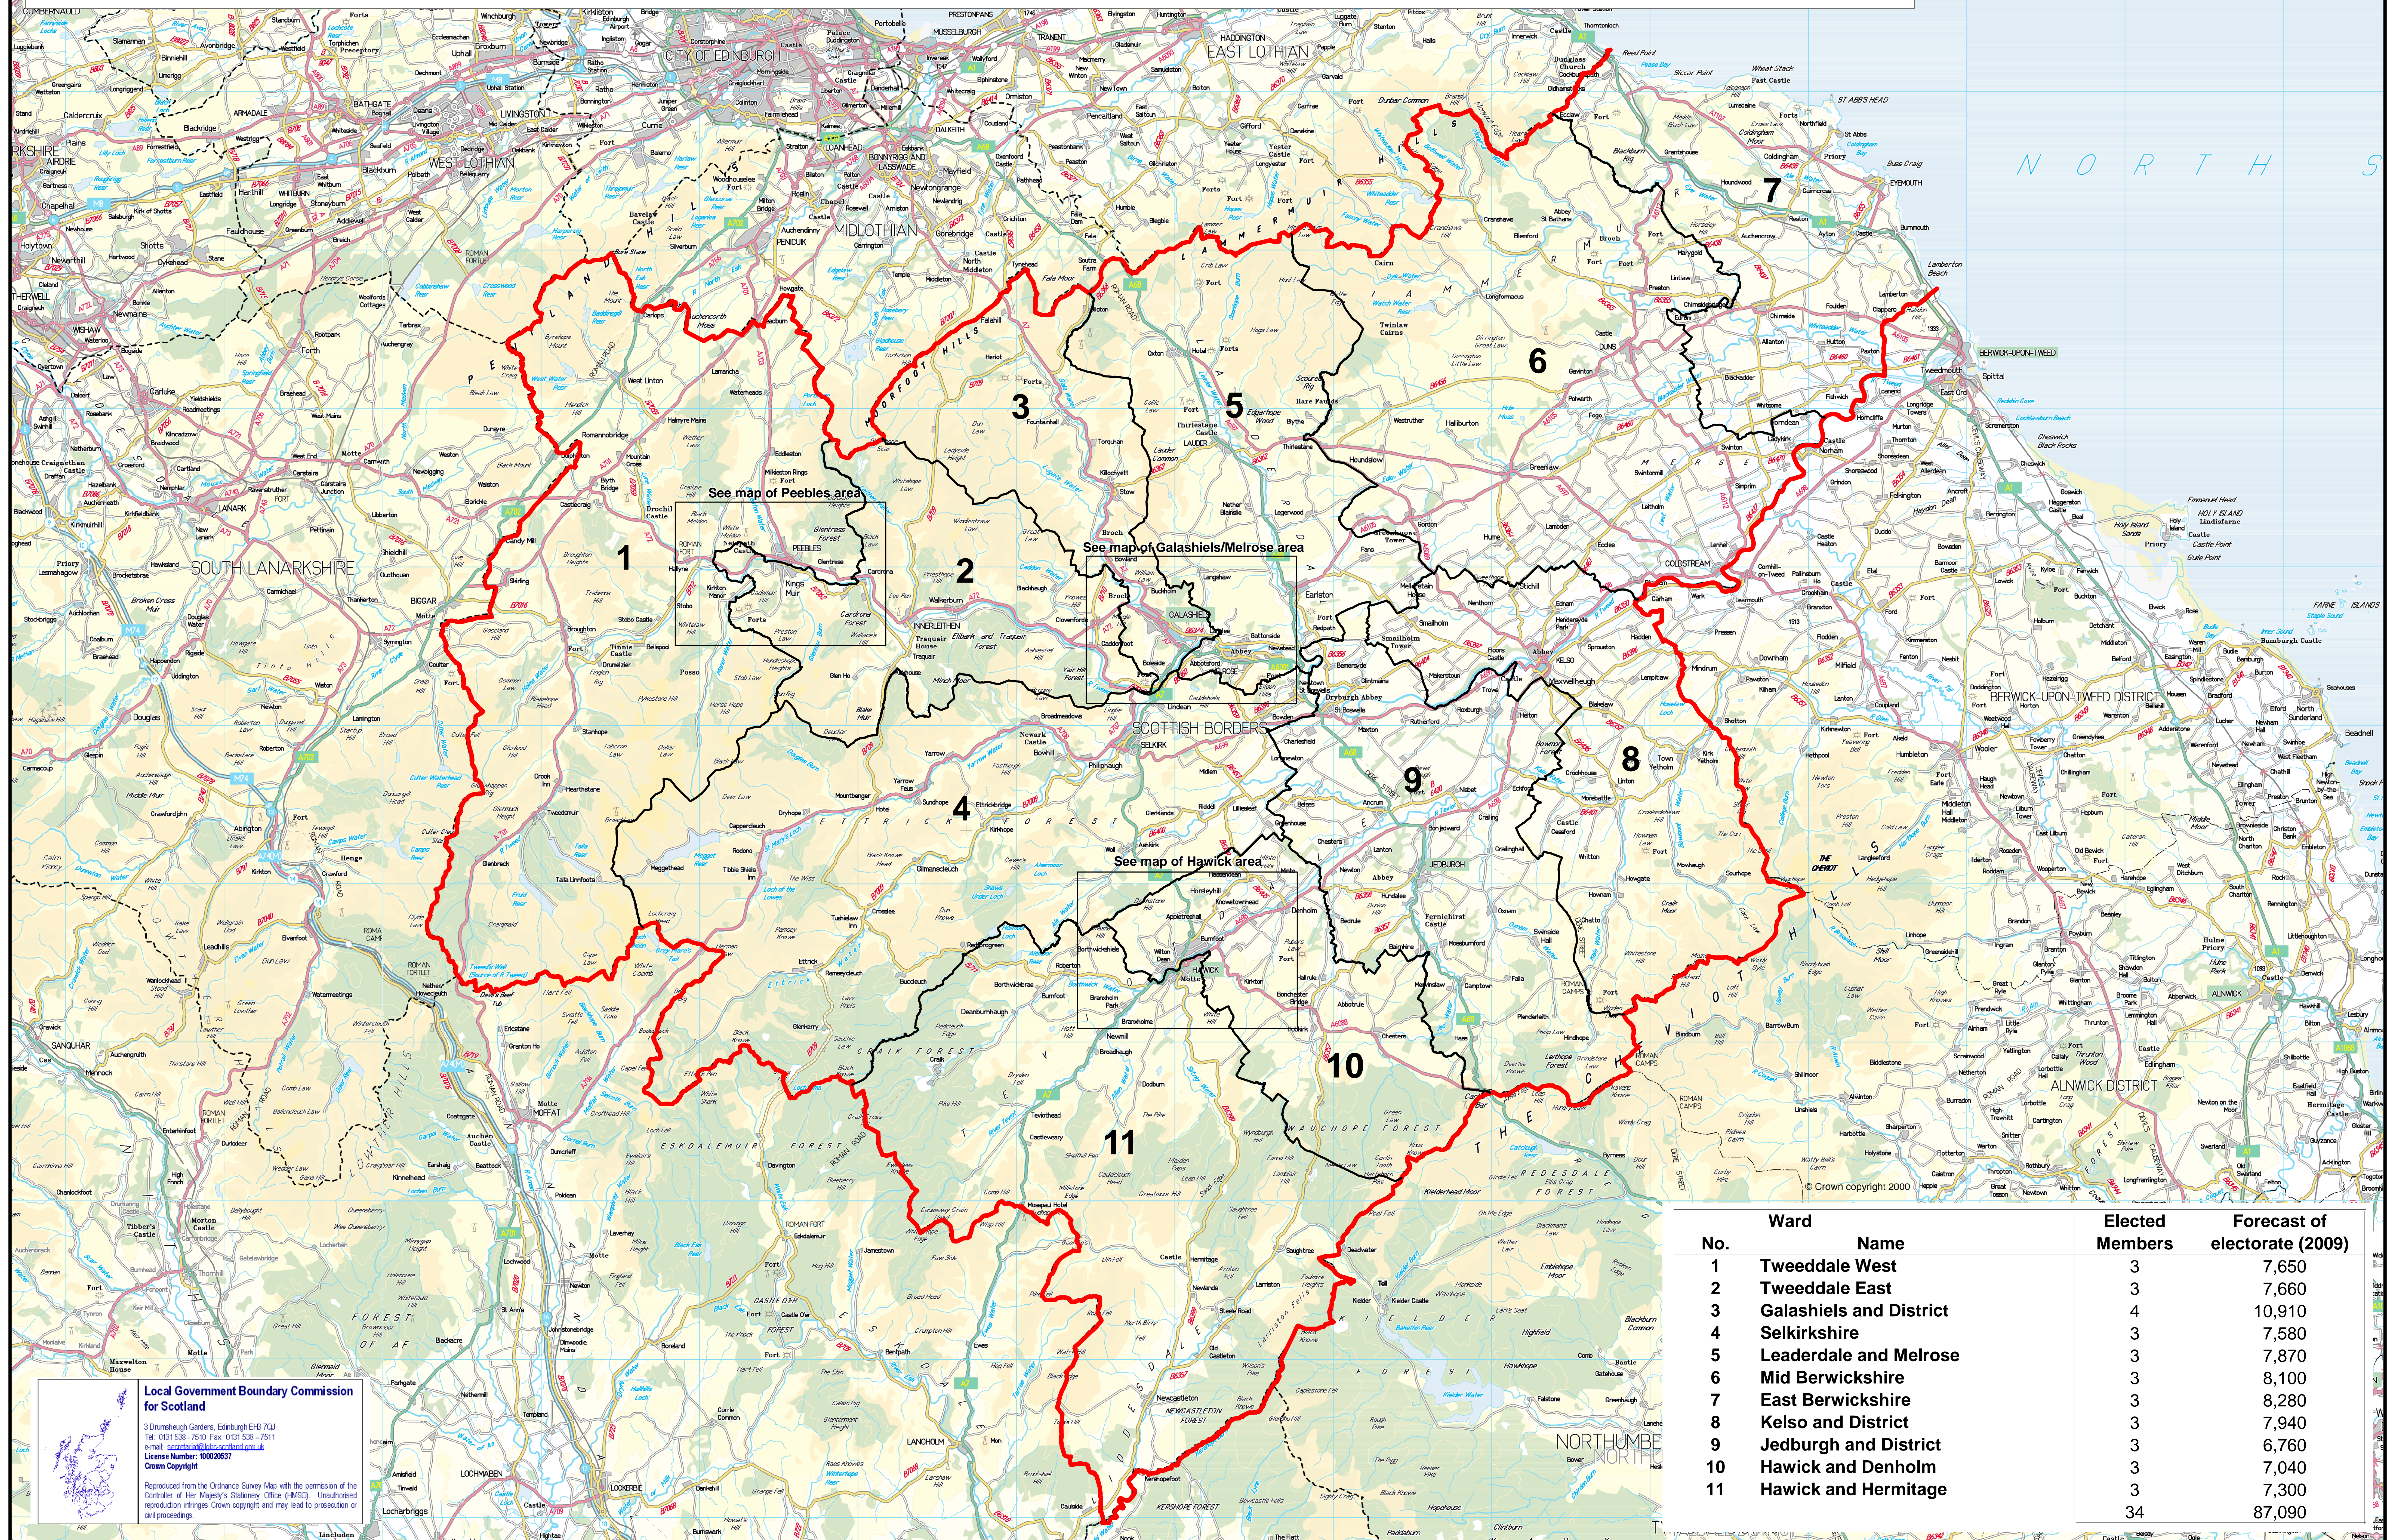

Local Government Boundary Commission for Scotland - Single Transferable Vote - Proportional Representation

Final recommendations for Scottish Borders Council area

No.	Ward Name	Elected Members	Forecast of electorate (2009)
1	Tweeddale West	3	7,650
2	Tweeddale East	3	7,660
3	Galashiels and District	4	10,910
4	Selkirkshire	3	7,580
5	Leaderdale and Melrose	3	7,870
6	Mid Berwickshire	3	8,100
7	East Berwickshire	3	8,280
8	Kelso and District	3	7,940
9	Jedburgh and District	3	6,760
10	Hawick and Denholm	3	7,040
11	Hawick and Hermitage	3	7,300
	Total	34	87,090

Local Government Boundary Commission for Scotland
 3 Drumshugh Gardens, Edinburgh EH6 7UJ
 Tel: 0131 538-7510 Fax: 0131 538-7511
 e-mail: secretariat@lgbcs.scot.nhs.uk
 License Number: 10002037
 Crown Copyright
 Reproduced from the Ordnance Survey Map with the permission of the Controller of Her Majesty's Stationery Office (HMSO). Unauthorised reproduction infringes Crown copyright and may lead to prosecution or civil proceedings.