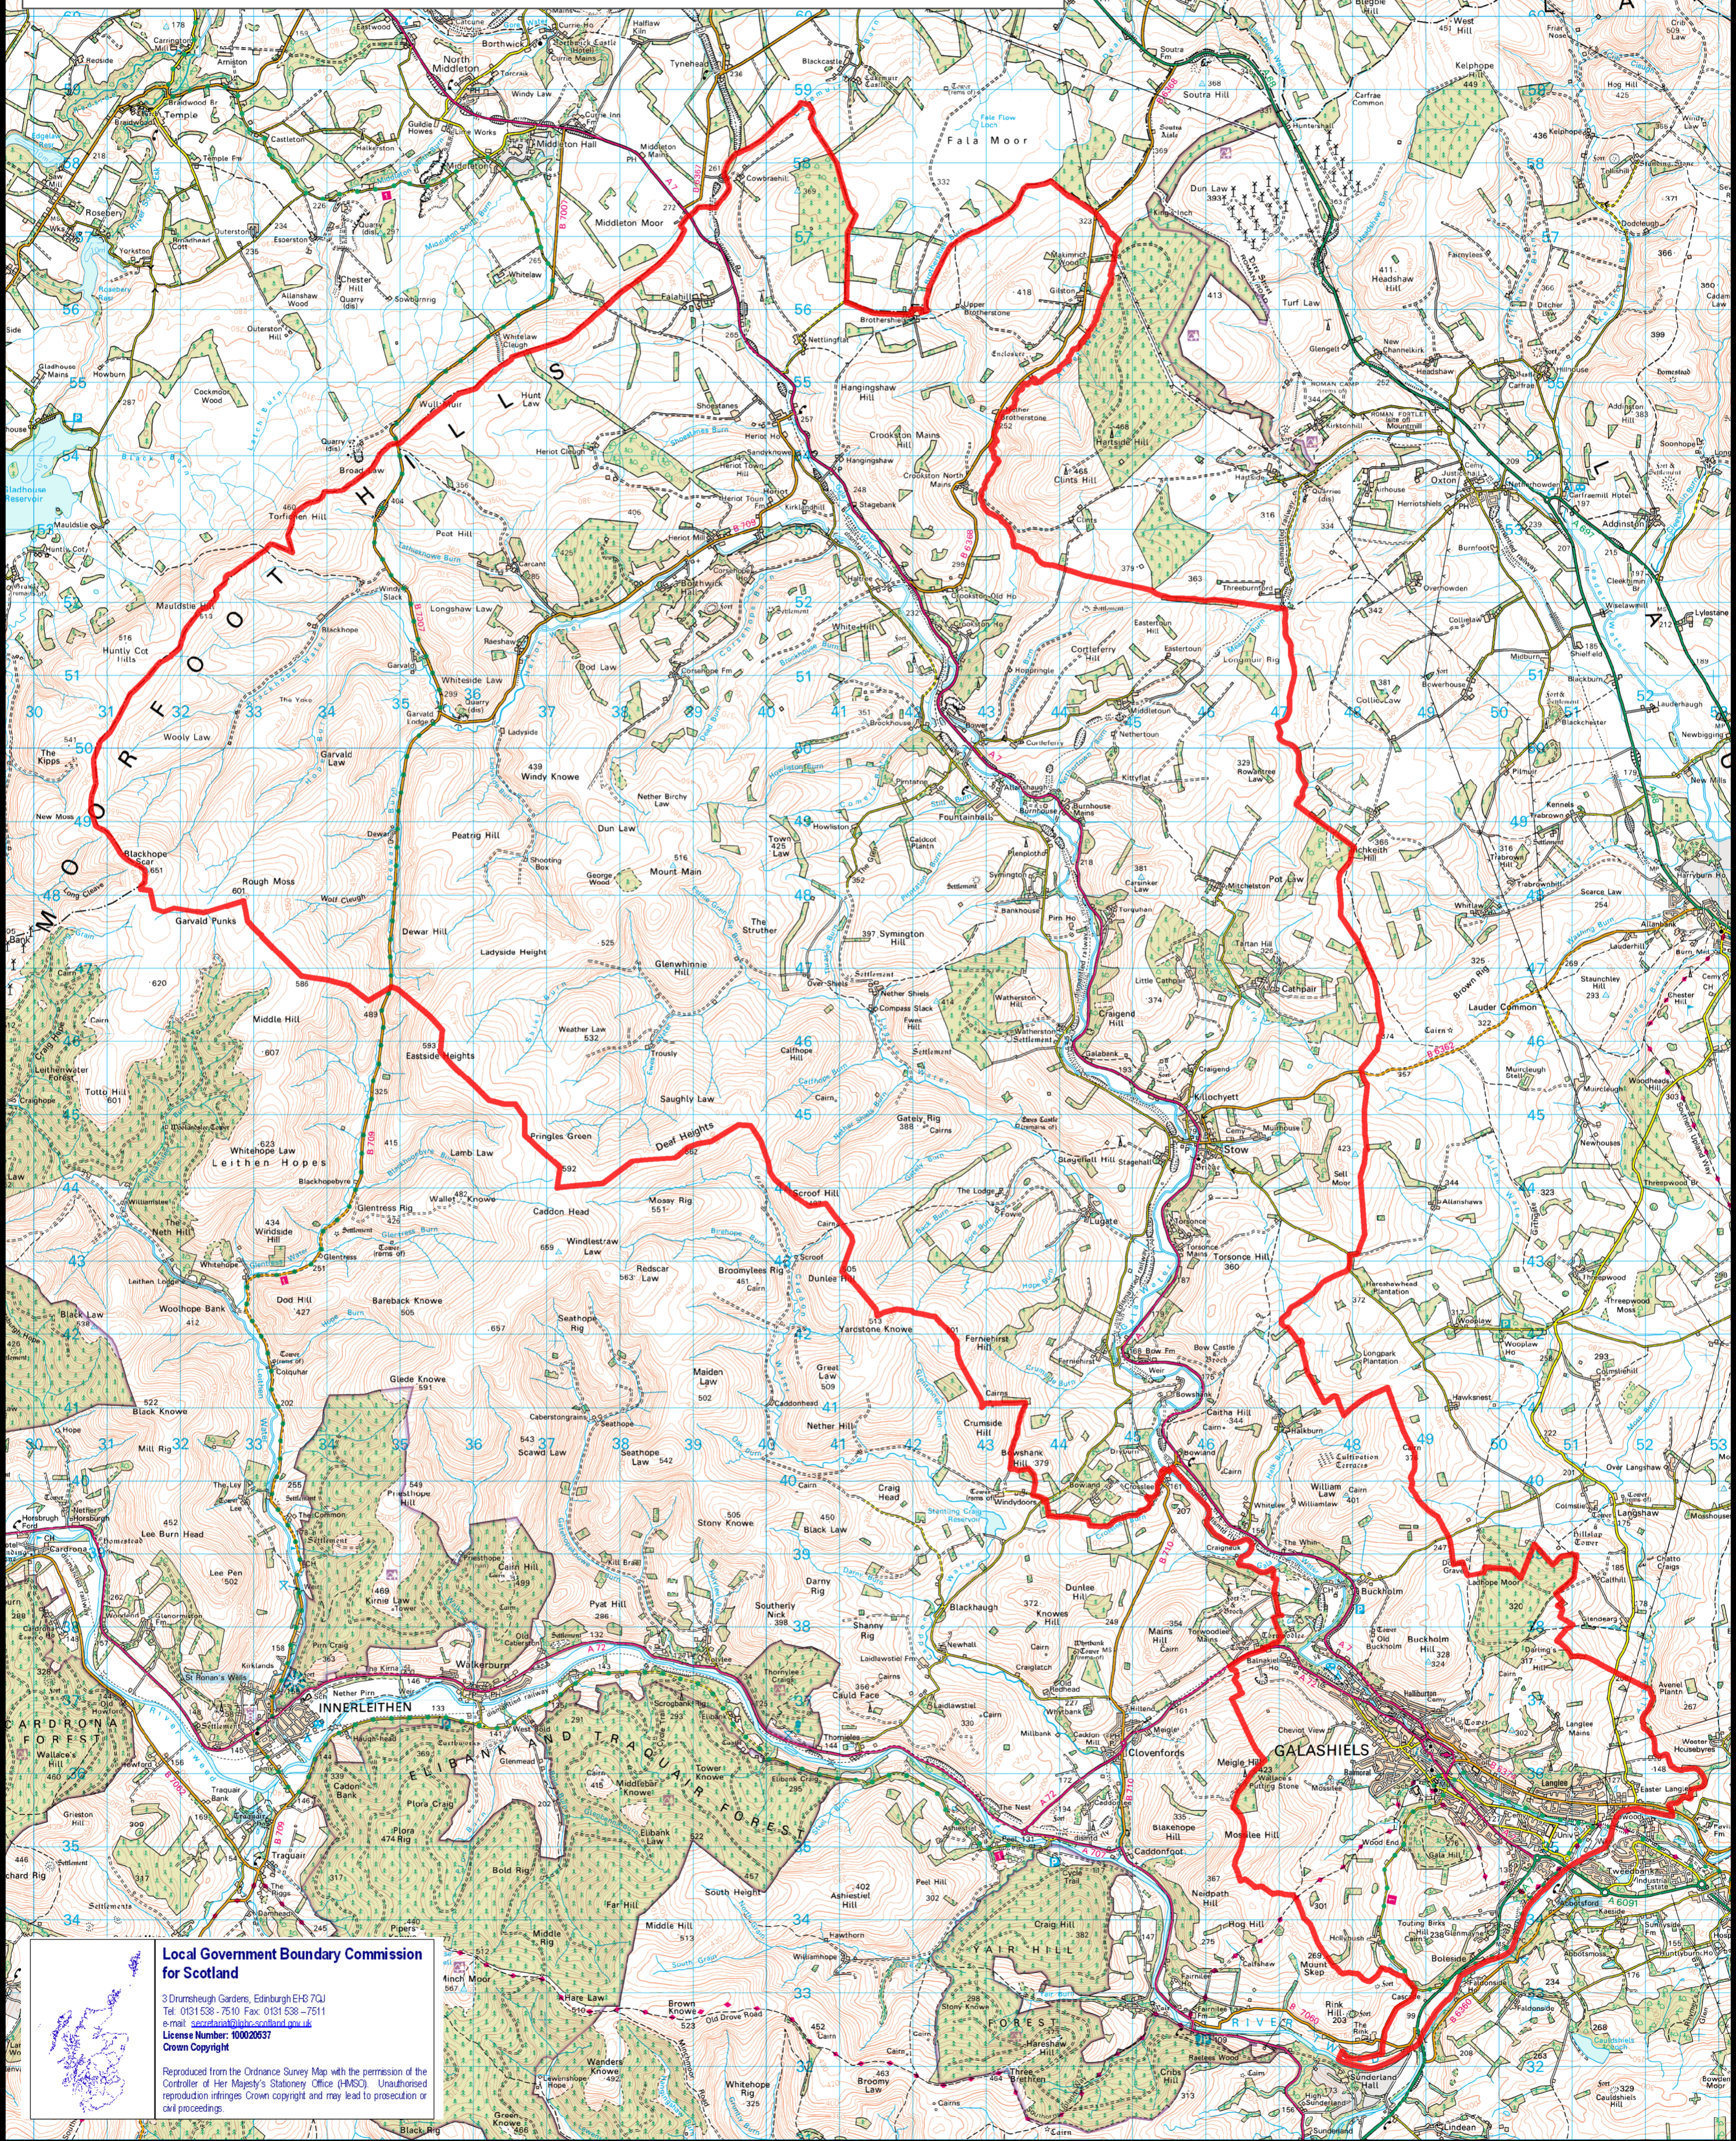

Local Government Boundary Commission for Scotland
Single Transferable Vote - Proportional Representation

Scottish Borders Council area - final recommendations
Ward 3 - Galashiels and District
4 elected members
Forecast of electorate (2009) = 10,910

Local Government Boundary Commission for Scotland