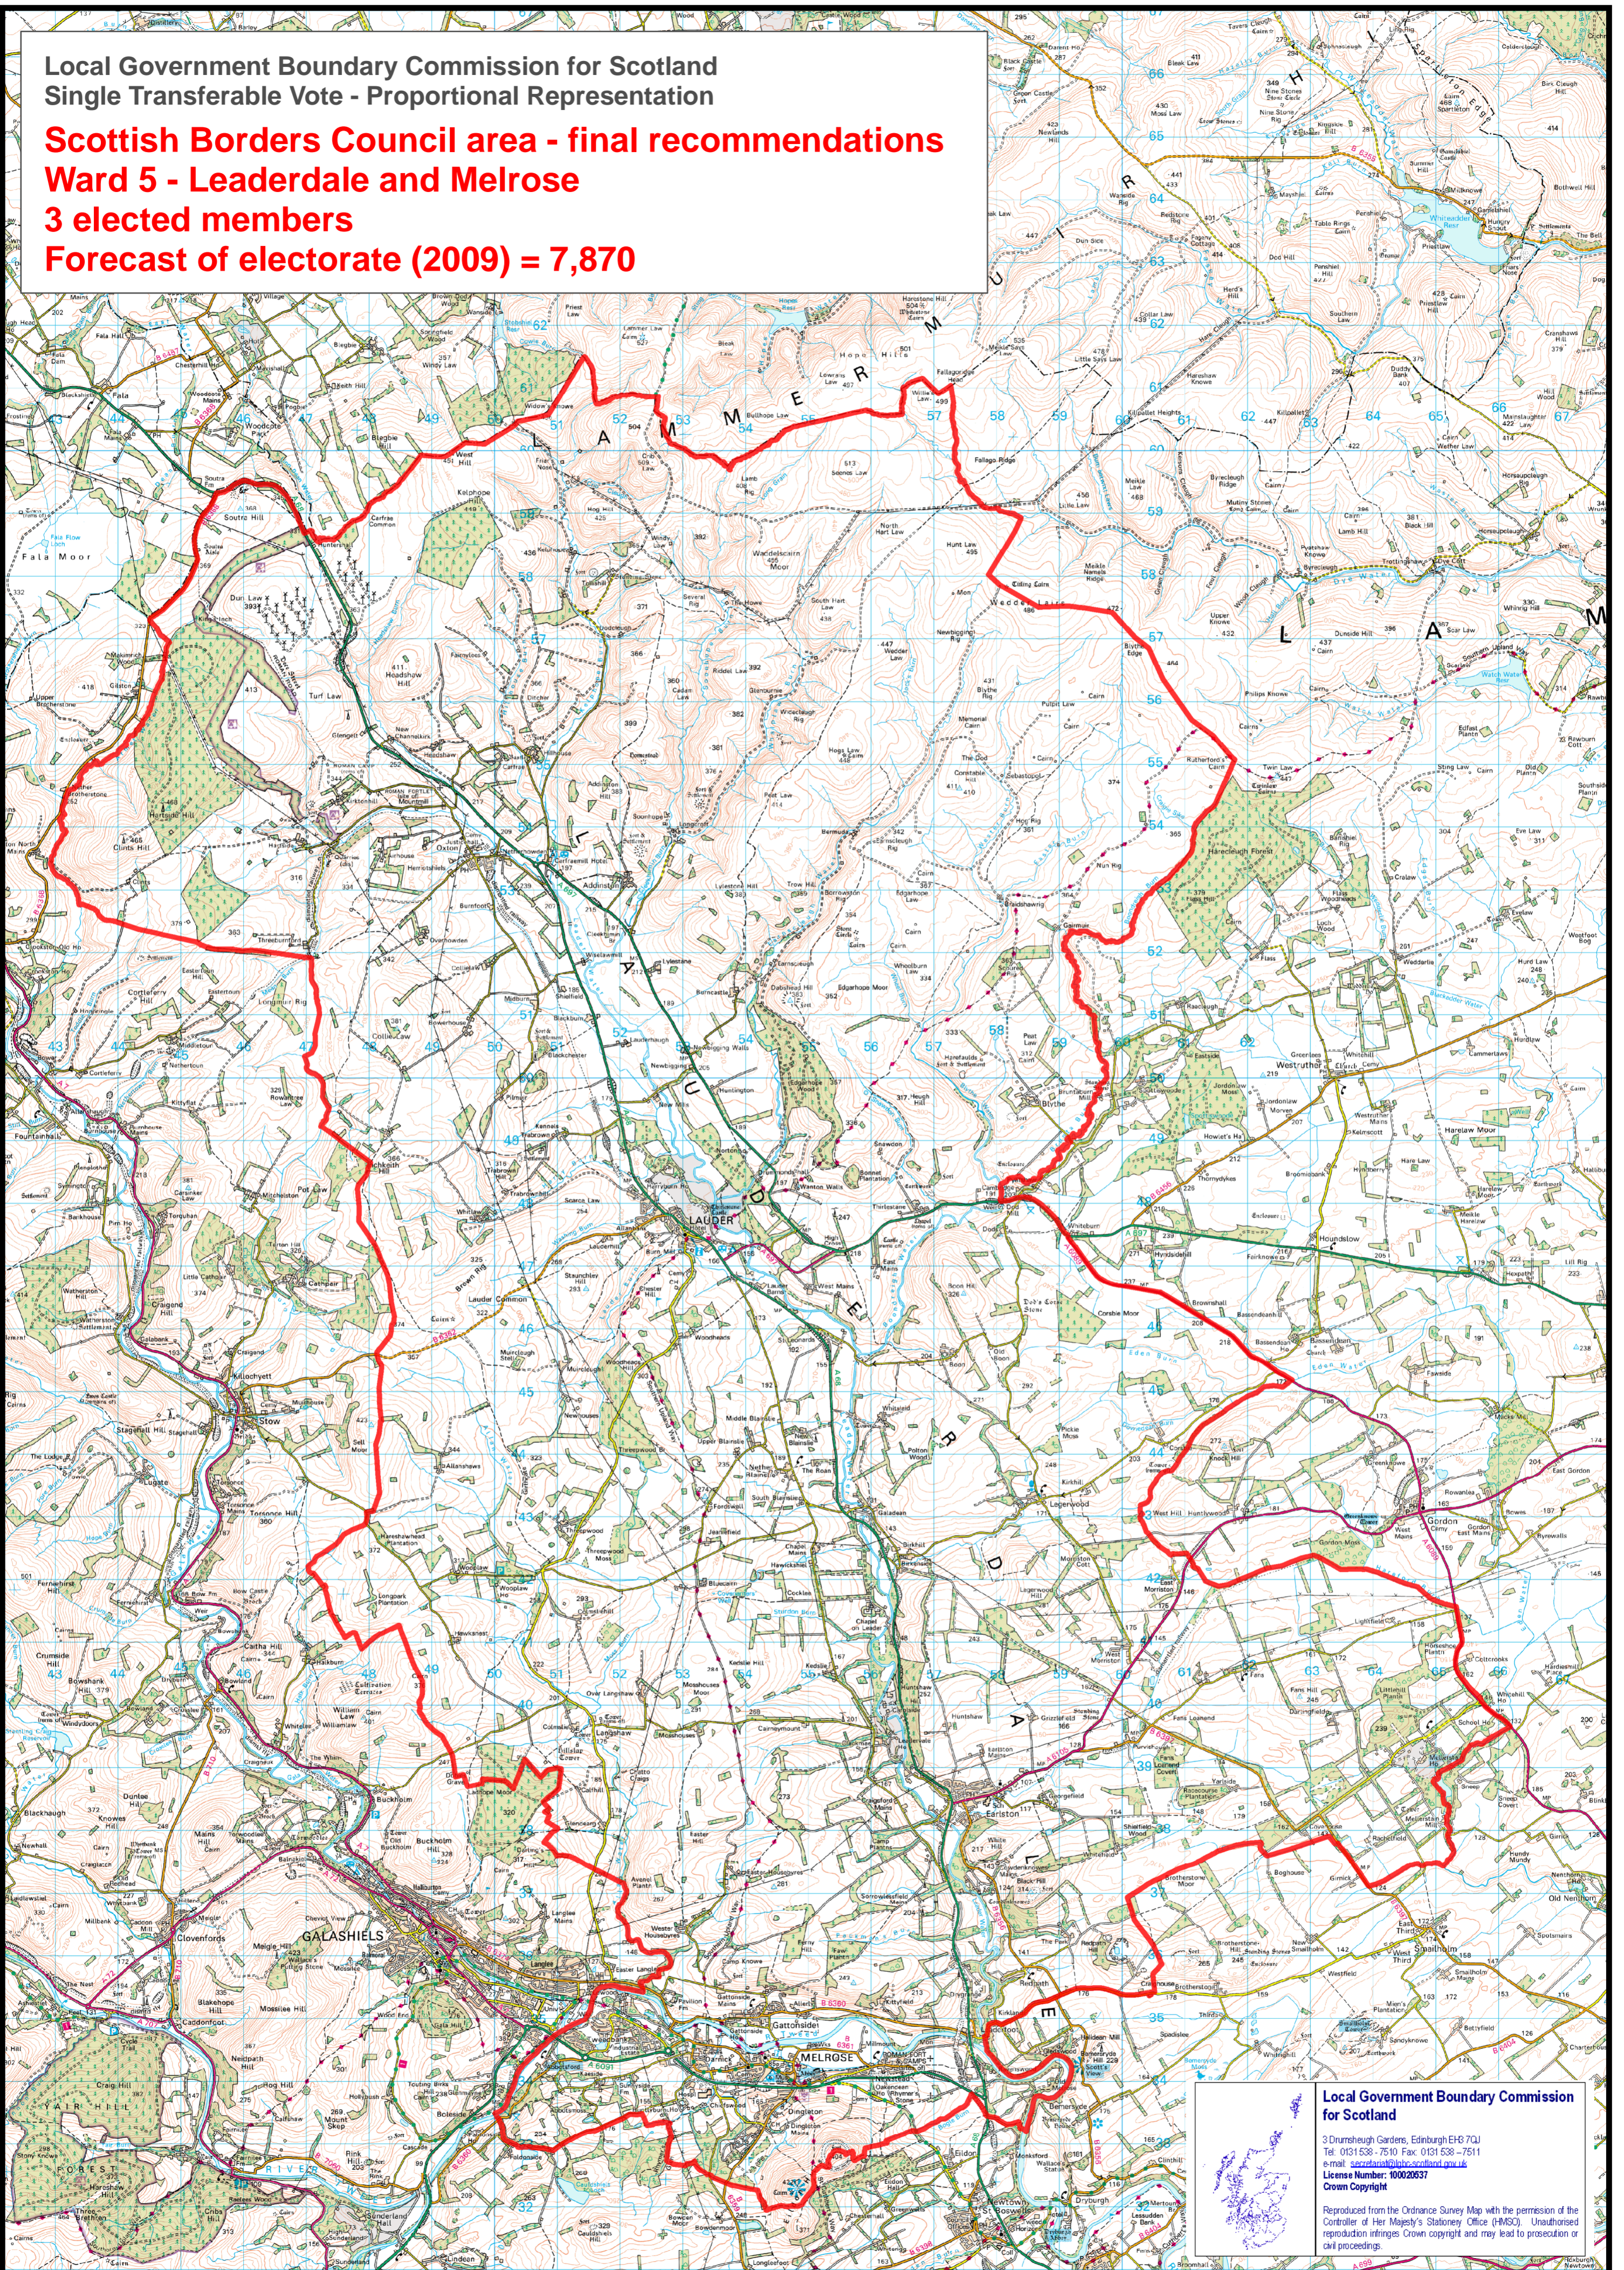

Local Government Boundary Commission for Scotland
Single Transferable Vote - Proportional Representation

Scottish Borders Council area - final recommendations
Ward 5 - Leaderdale and Melrose
3 elected members
Forecast of electorate (2009) = 7,870

Local Government Boundary Commission for Scotland

3 Drumsheugh Gardens, Edinburgh EH3 7JQ
Tel: 0131 538 7510 Fax: 0131 538 7511
e-mail: scotland@lgbcs.org.uk
License Number: 100028537
Crown Copyright