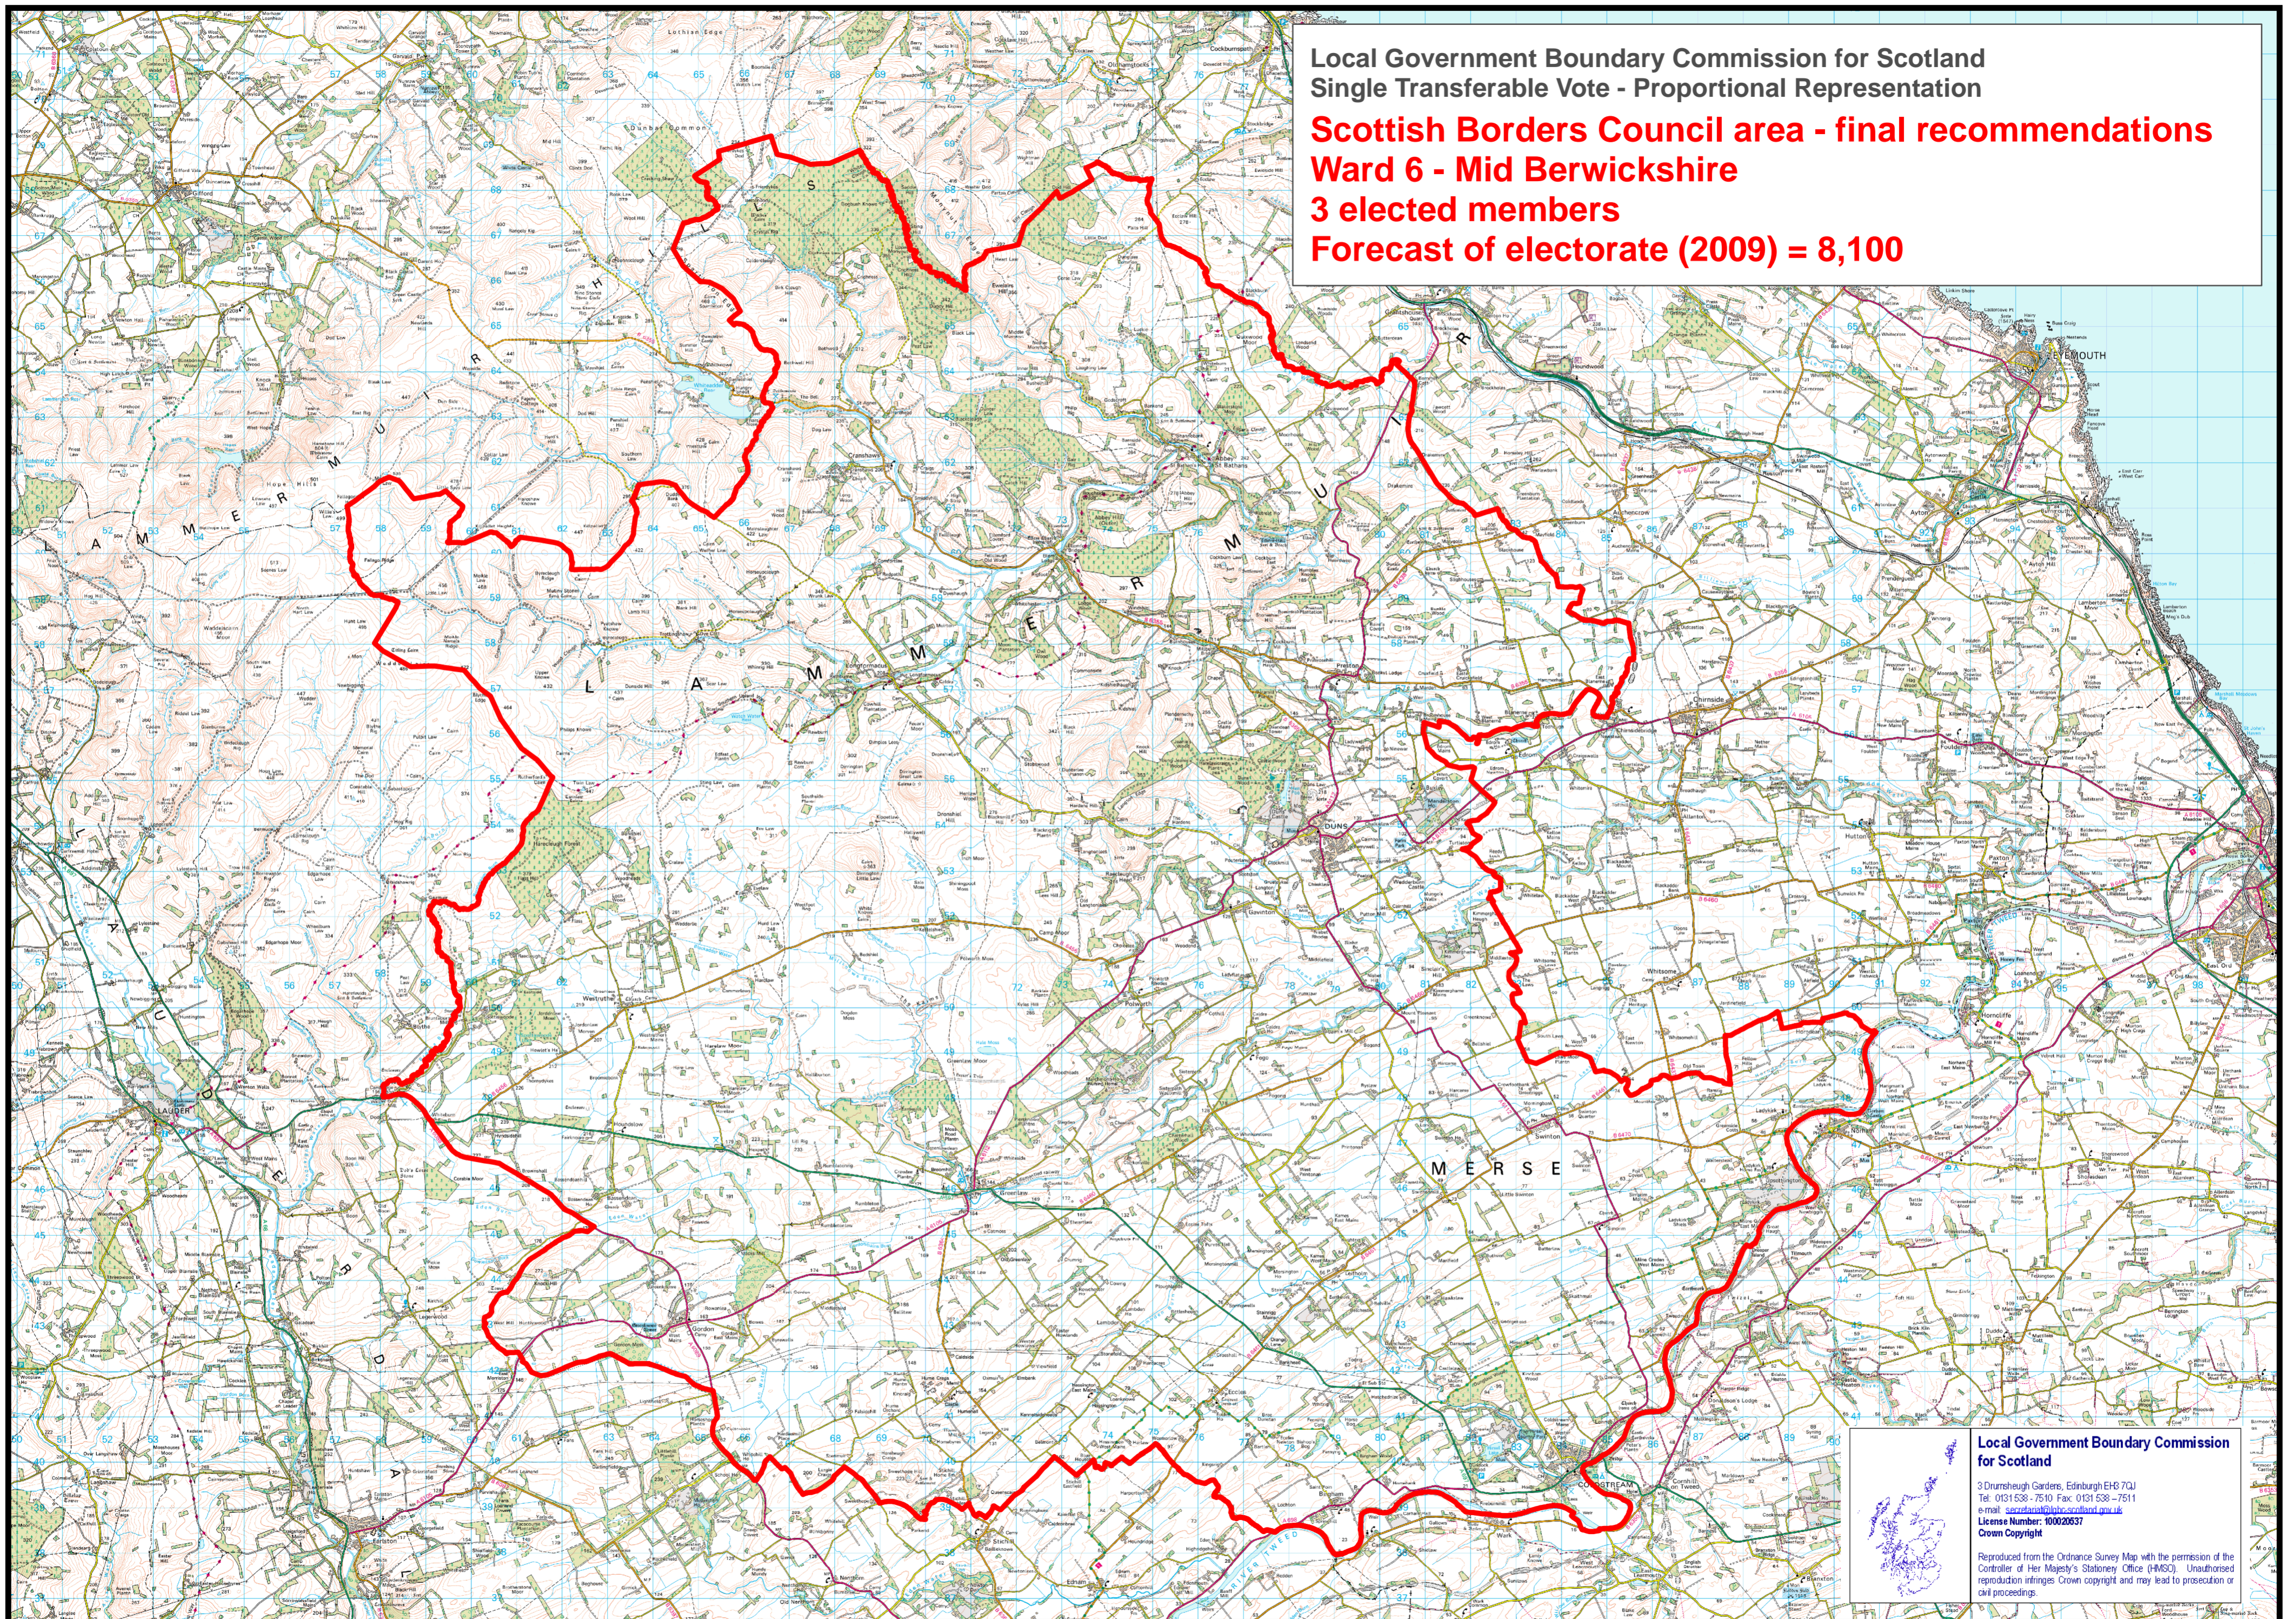

Local Government Boundary Commission for Scotland
Single Transferable Vote - Proportional Representation

Scottish Borders Council area - final recommendations
Ward 6 - Mid Berwickshire
3 elected members
Forecast of electorate (2009) = 8,100

Reproduced from the Ordnance Survey Map with the permission of the Controller of Her Majesty's Stationery Office (HMCO). Unauthorised reproduction infringes Crown copyright and may lead to prosecution or civil proceedings.