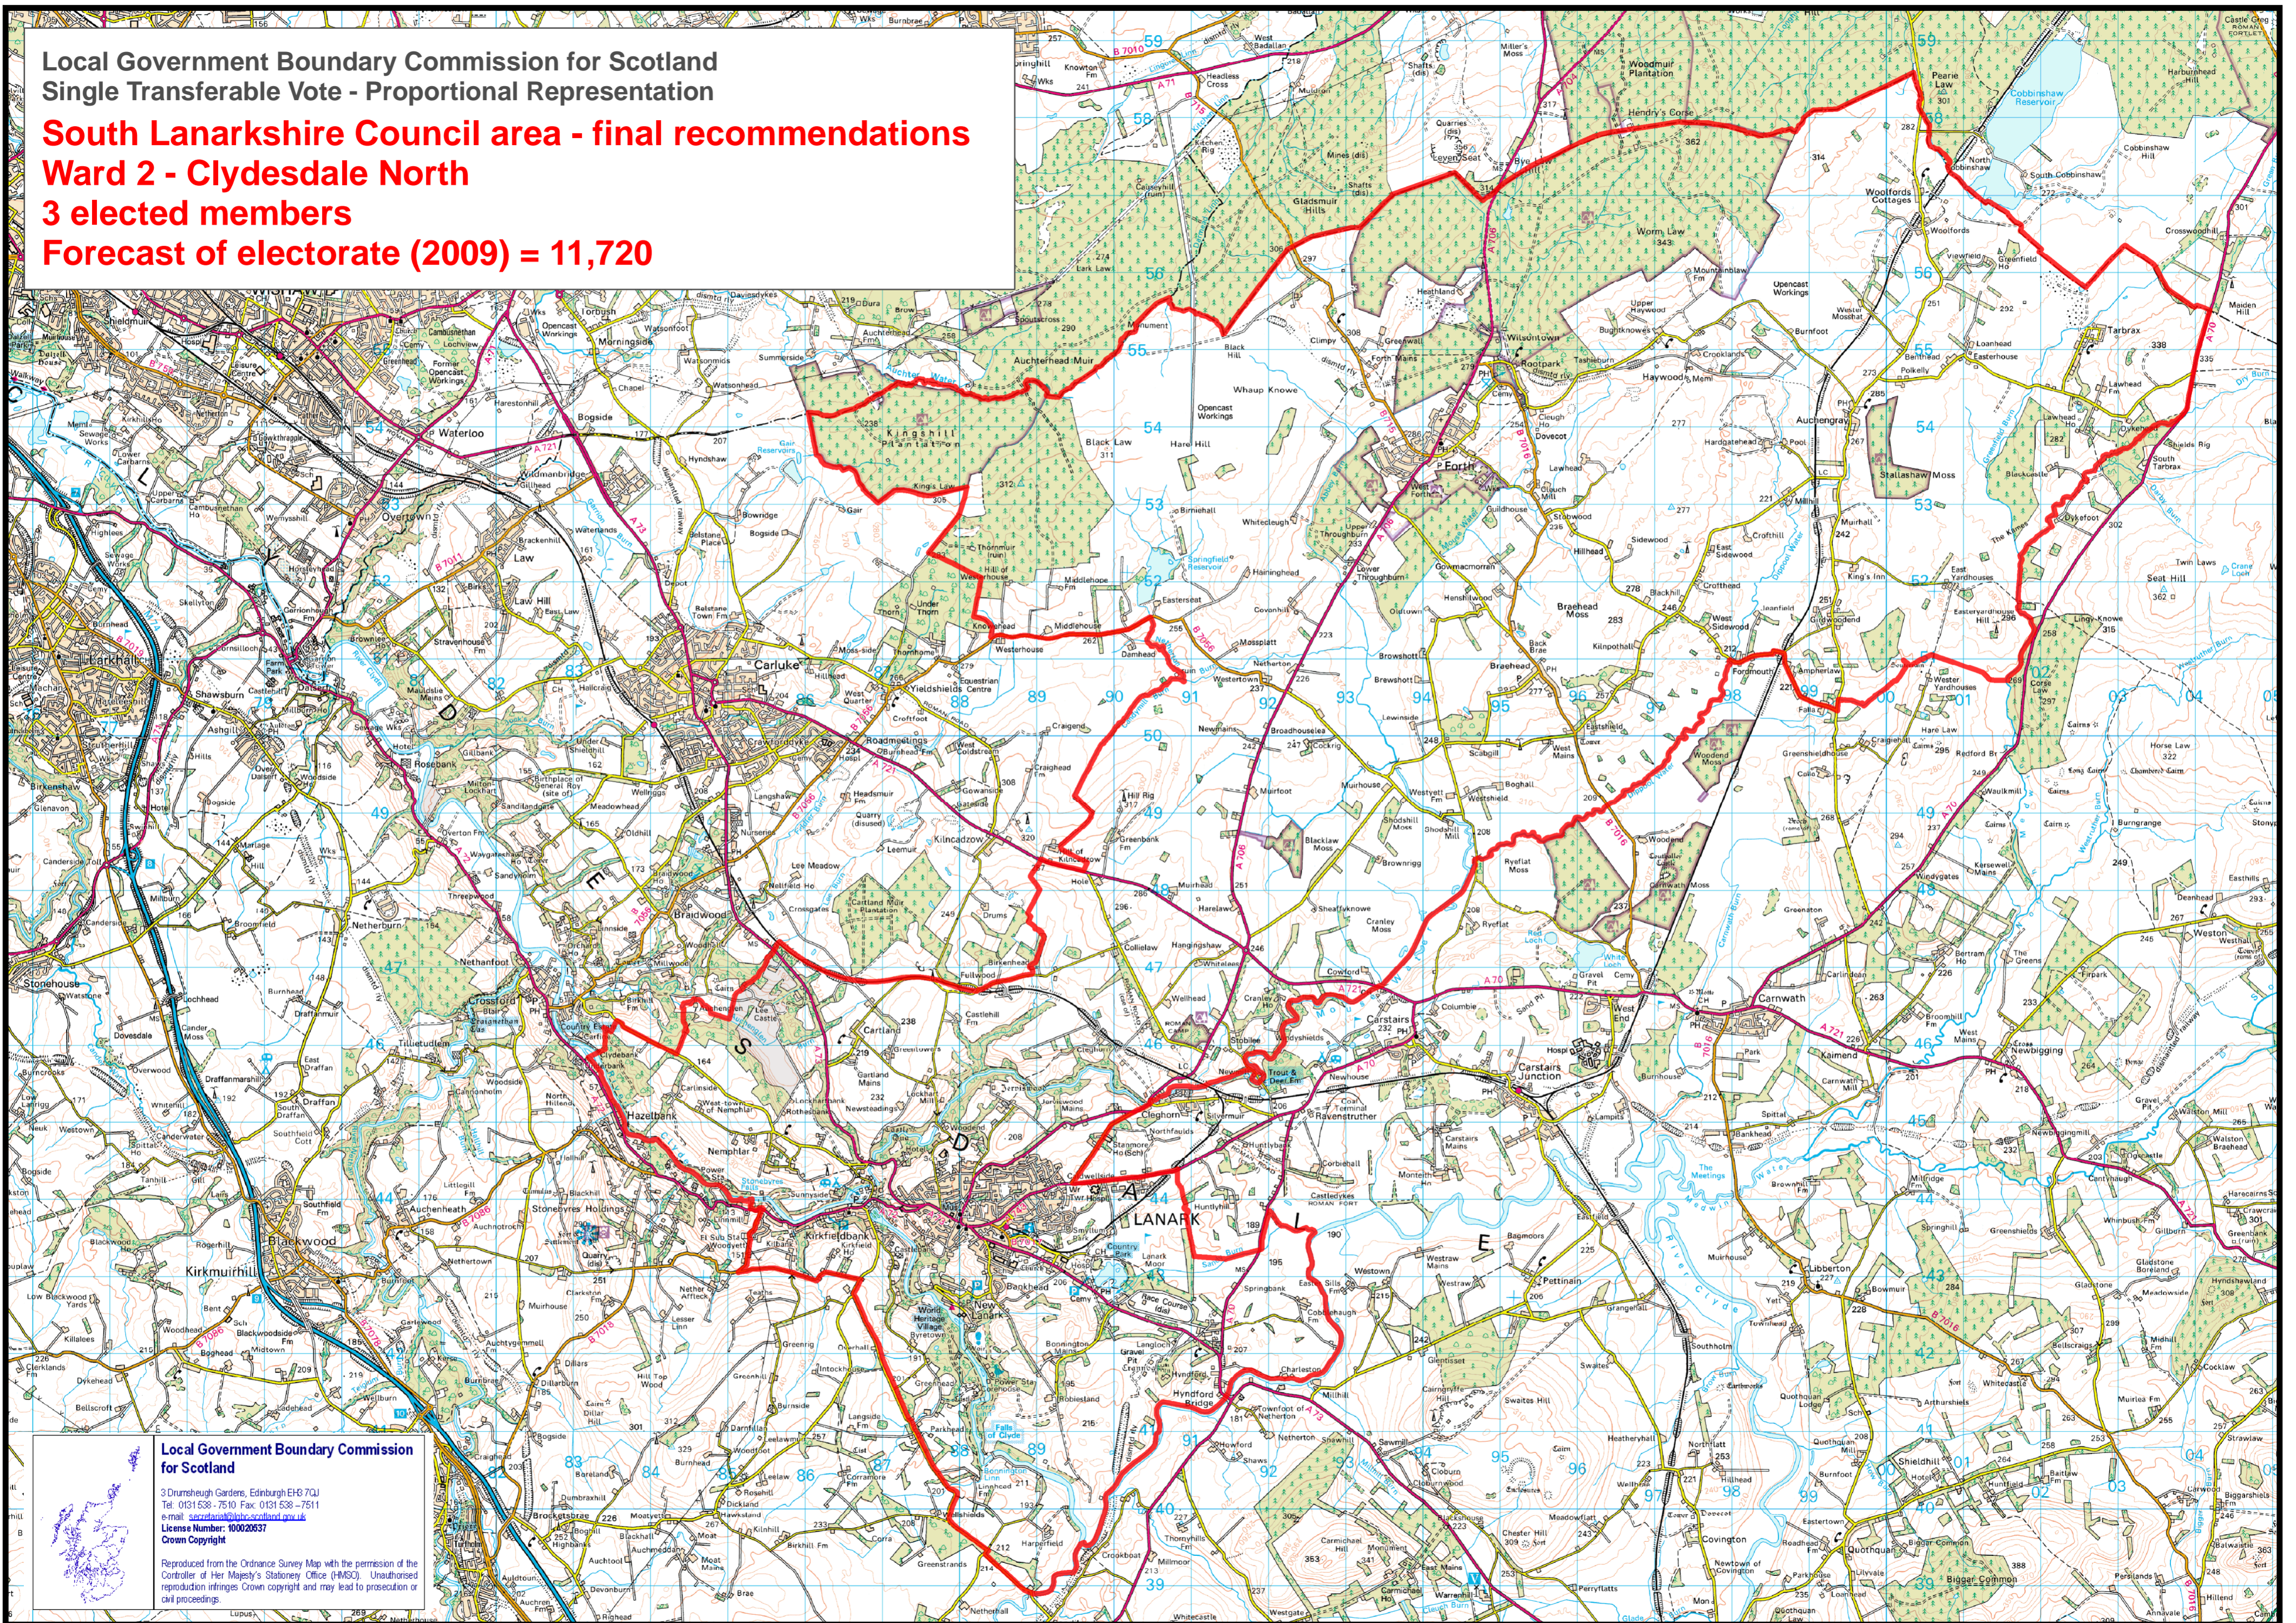

Local Government Boundary Commission for Scotland
Single Transferable Vote - Proportional Representation

South Lanarkshire Council area - final recommendations

Ward 2 - Clydesdale North

3 elected members

Forecast of electorate (2009) = 11,720

**Local Government Boundary Commission
for Scotland**