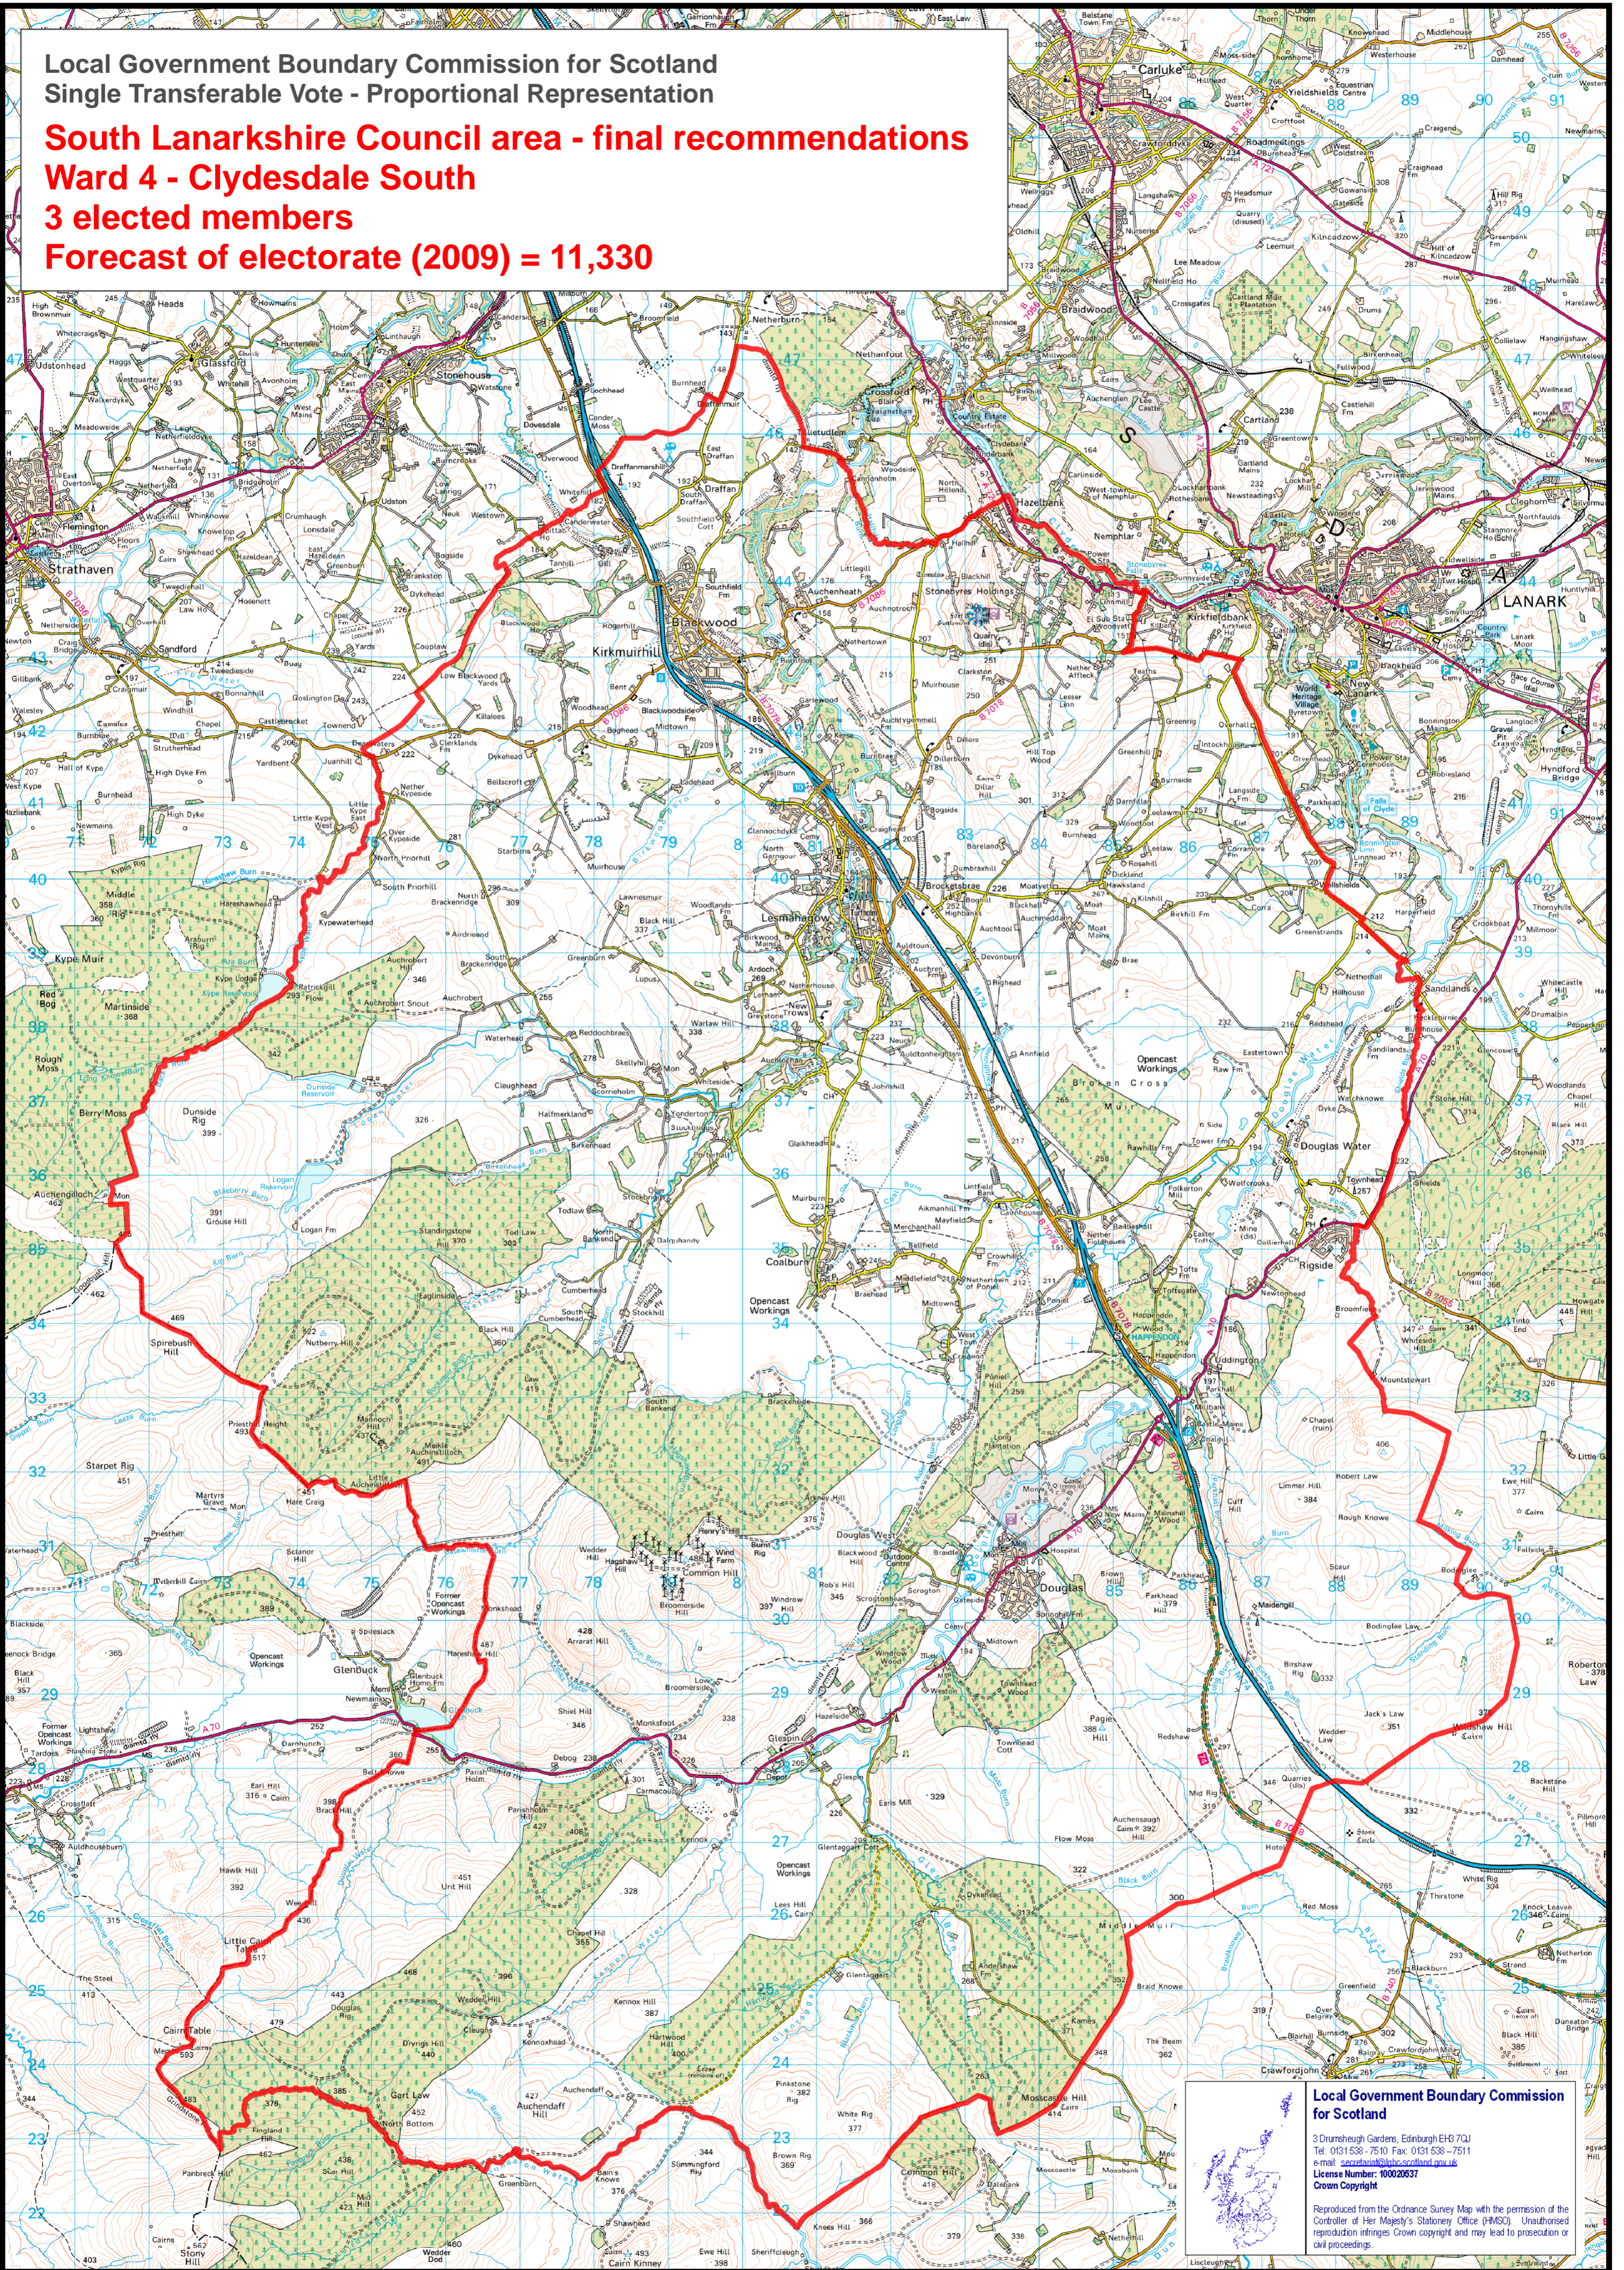

Local Government Boundary Commission for Scotland
Single Transferable Vote - Proportional Representation

South Lanarkshire Council area - final recommendations
Ward 4 - Clydesdale South
3 elected members
Forecast of electorate (2009) = 11,330

Reproduced from the Ordnance Survey Map with the permission of the Controller of Her Majesty's Stationery Office (HMSO). Unauthorised reproduction infringes Crown copyright and may lead to prosecution or civil proceedings.