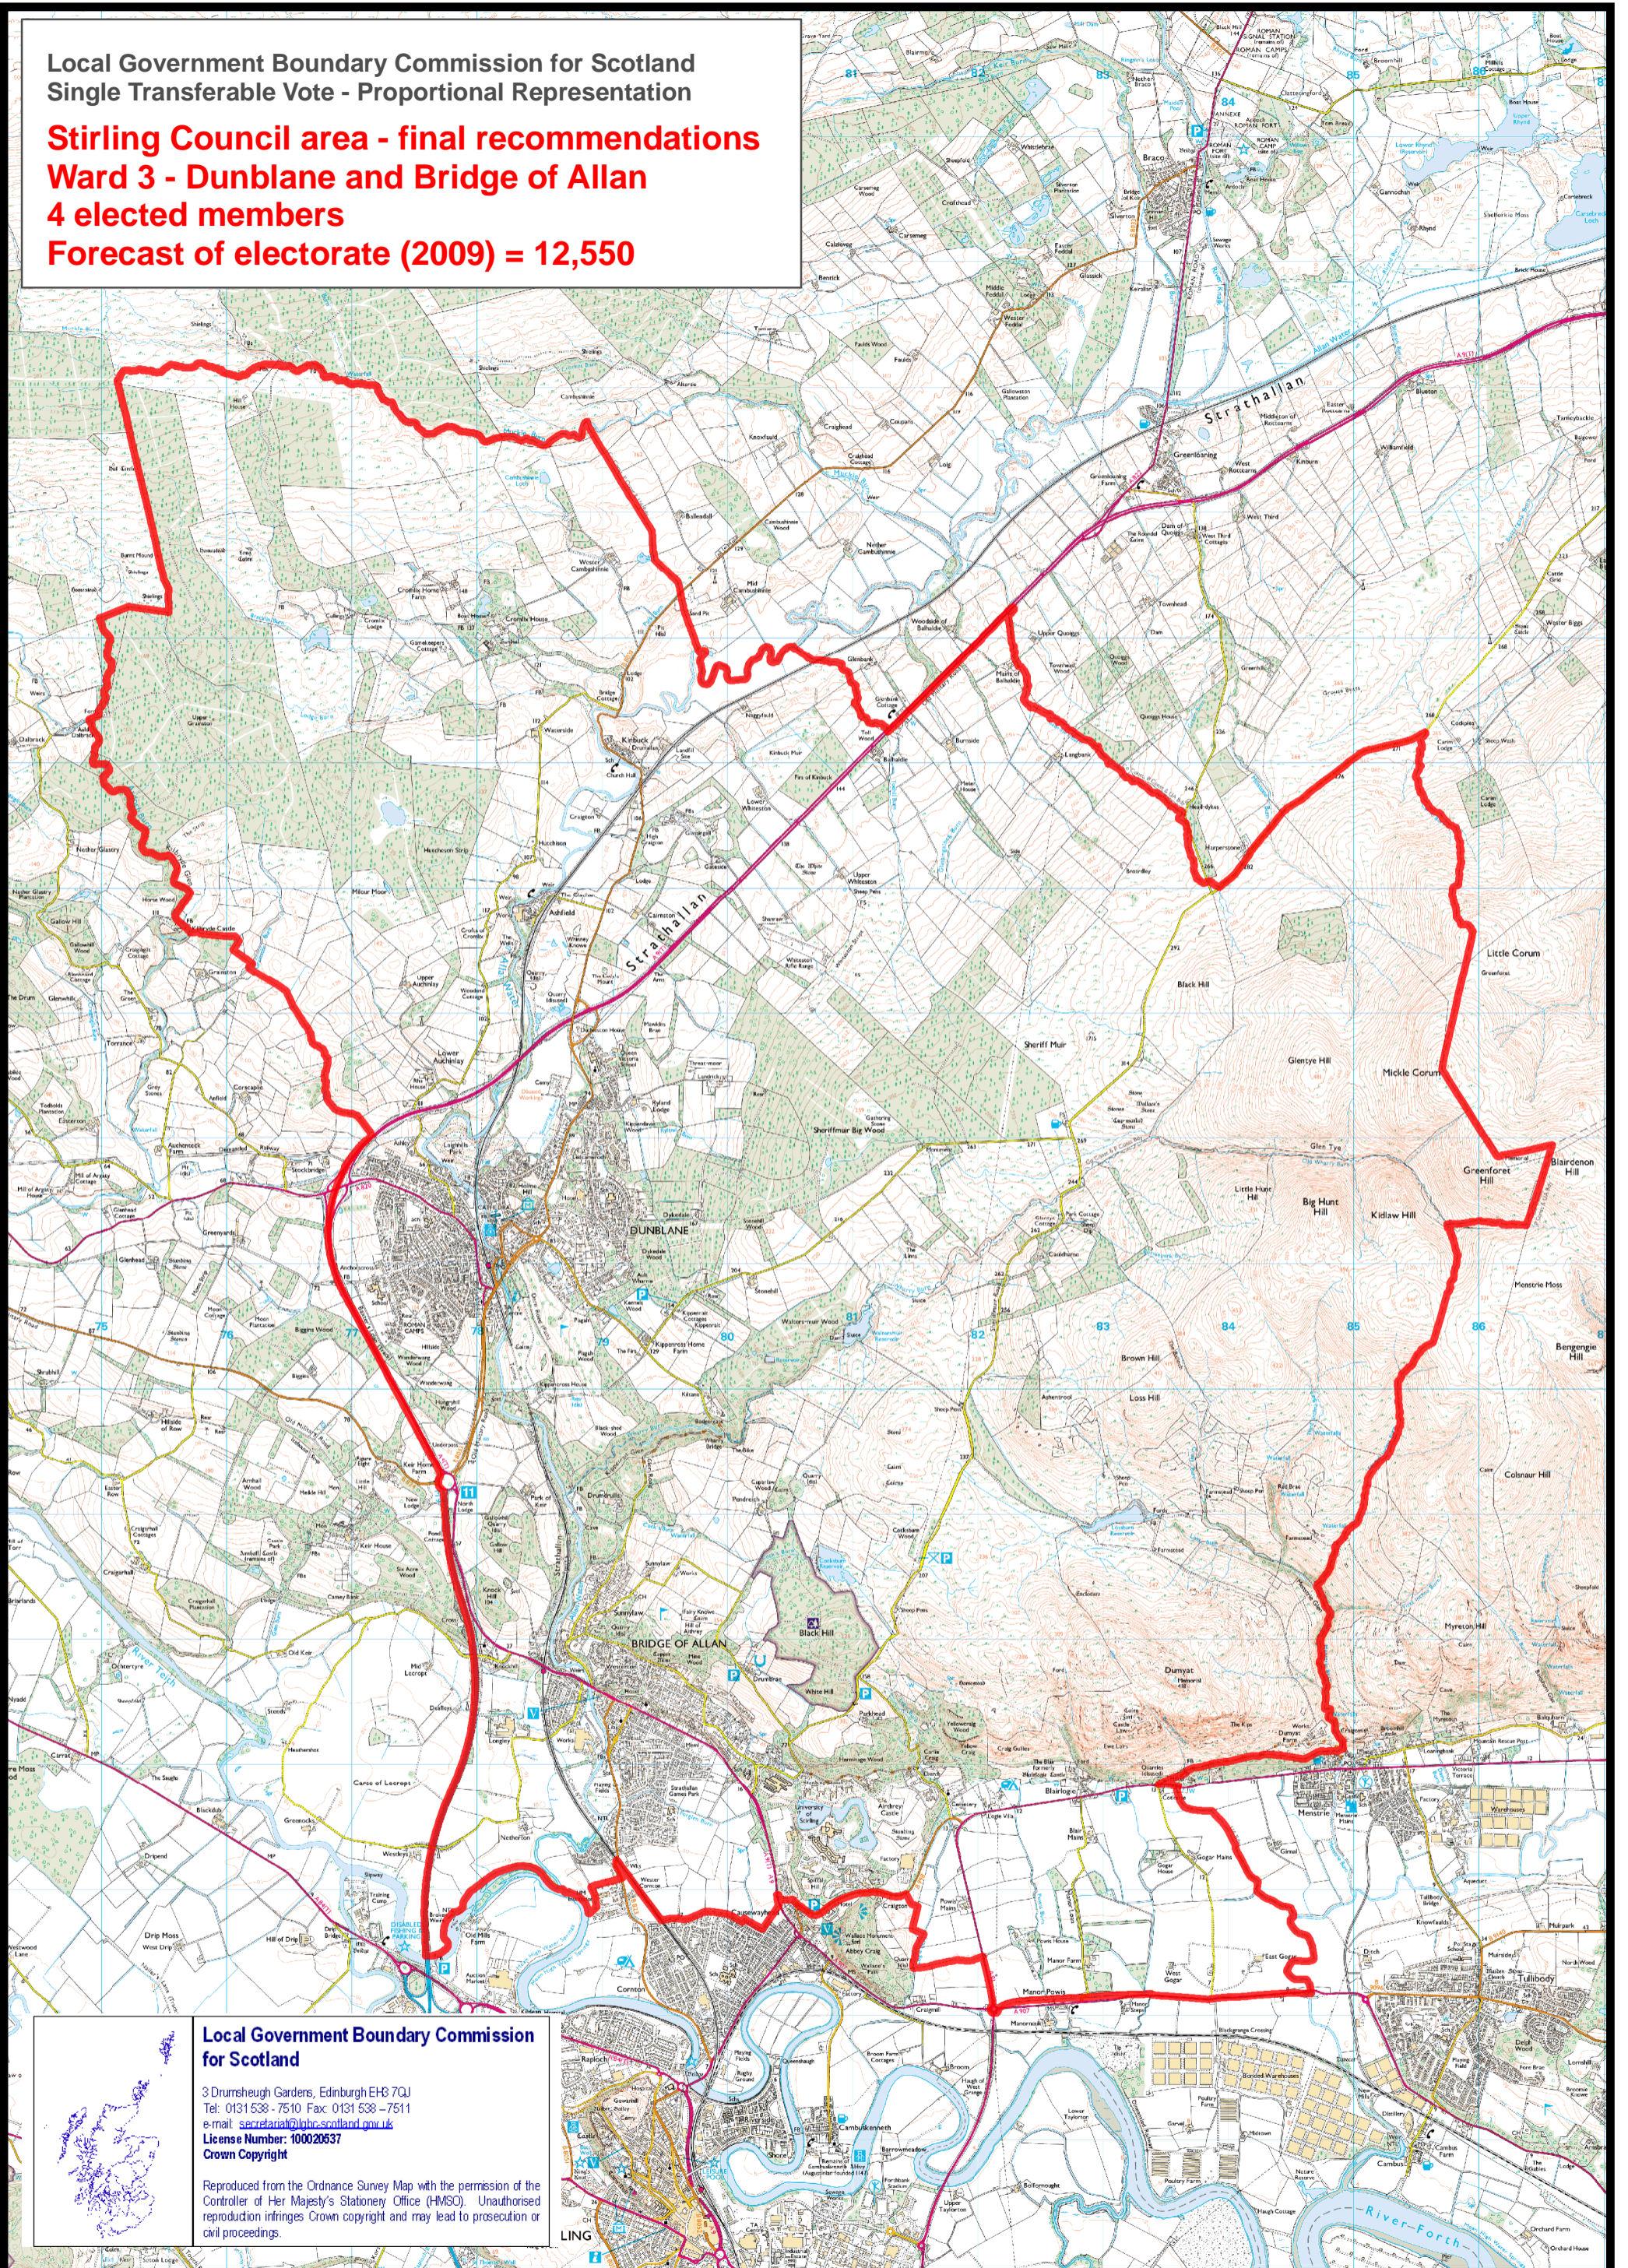

Local Government Boundary Commission for Scotland
Single Transferable Vote - Proportional Representation

Stirling Council area - final recommendations
Ward 3 - Dunblane and Bridge of Allan
4 elected members
Forecast of electorate (2009) = 12,550

Reproduced from the Ordnance Survey Map with the permission of the
Controller of Her Majesty's Stationery Office (HMSO). Unauthorised
reproduction infringes Crown copyright and may lead to prosecution or
civil proceedings.