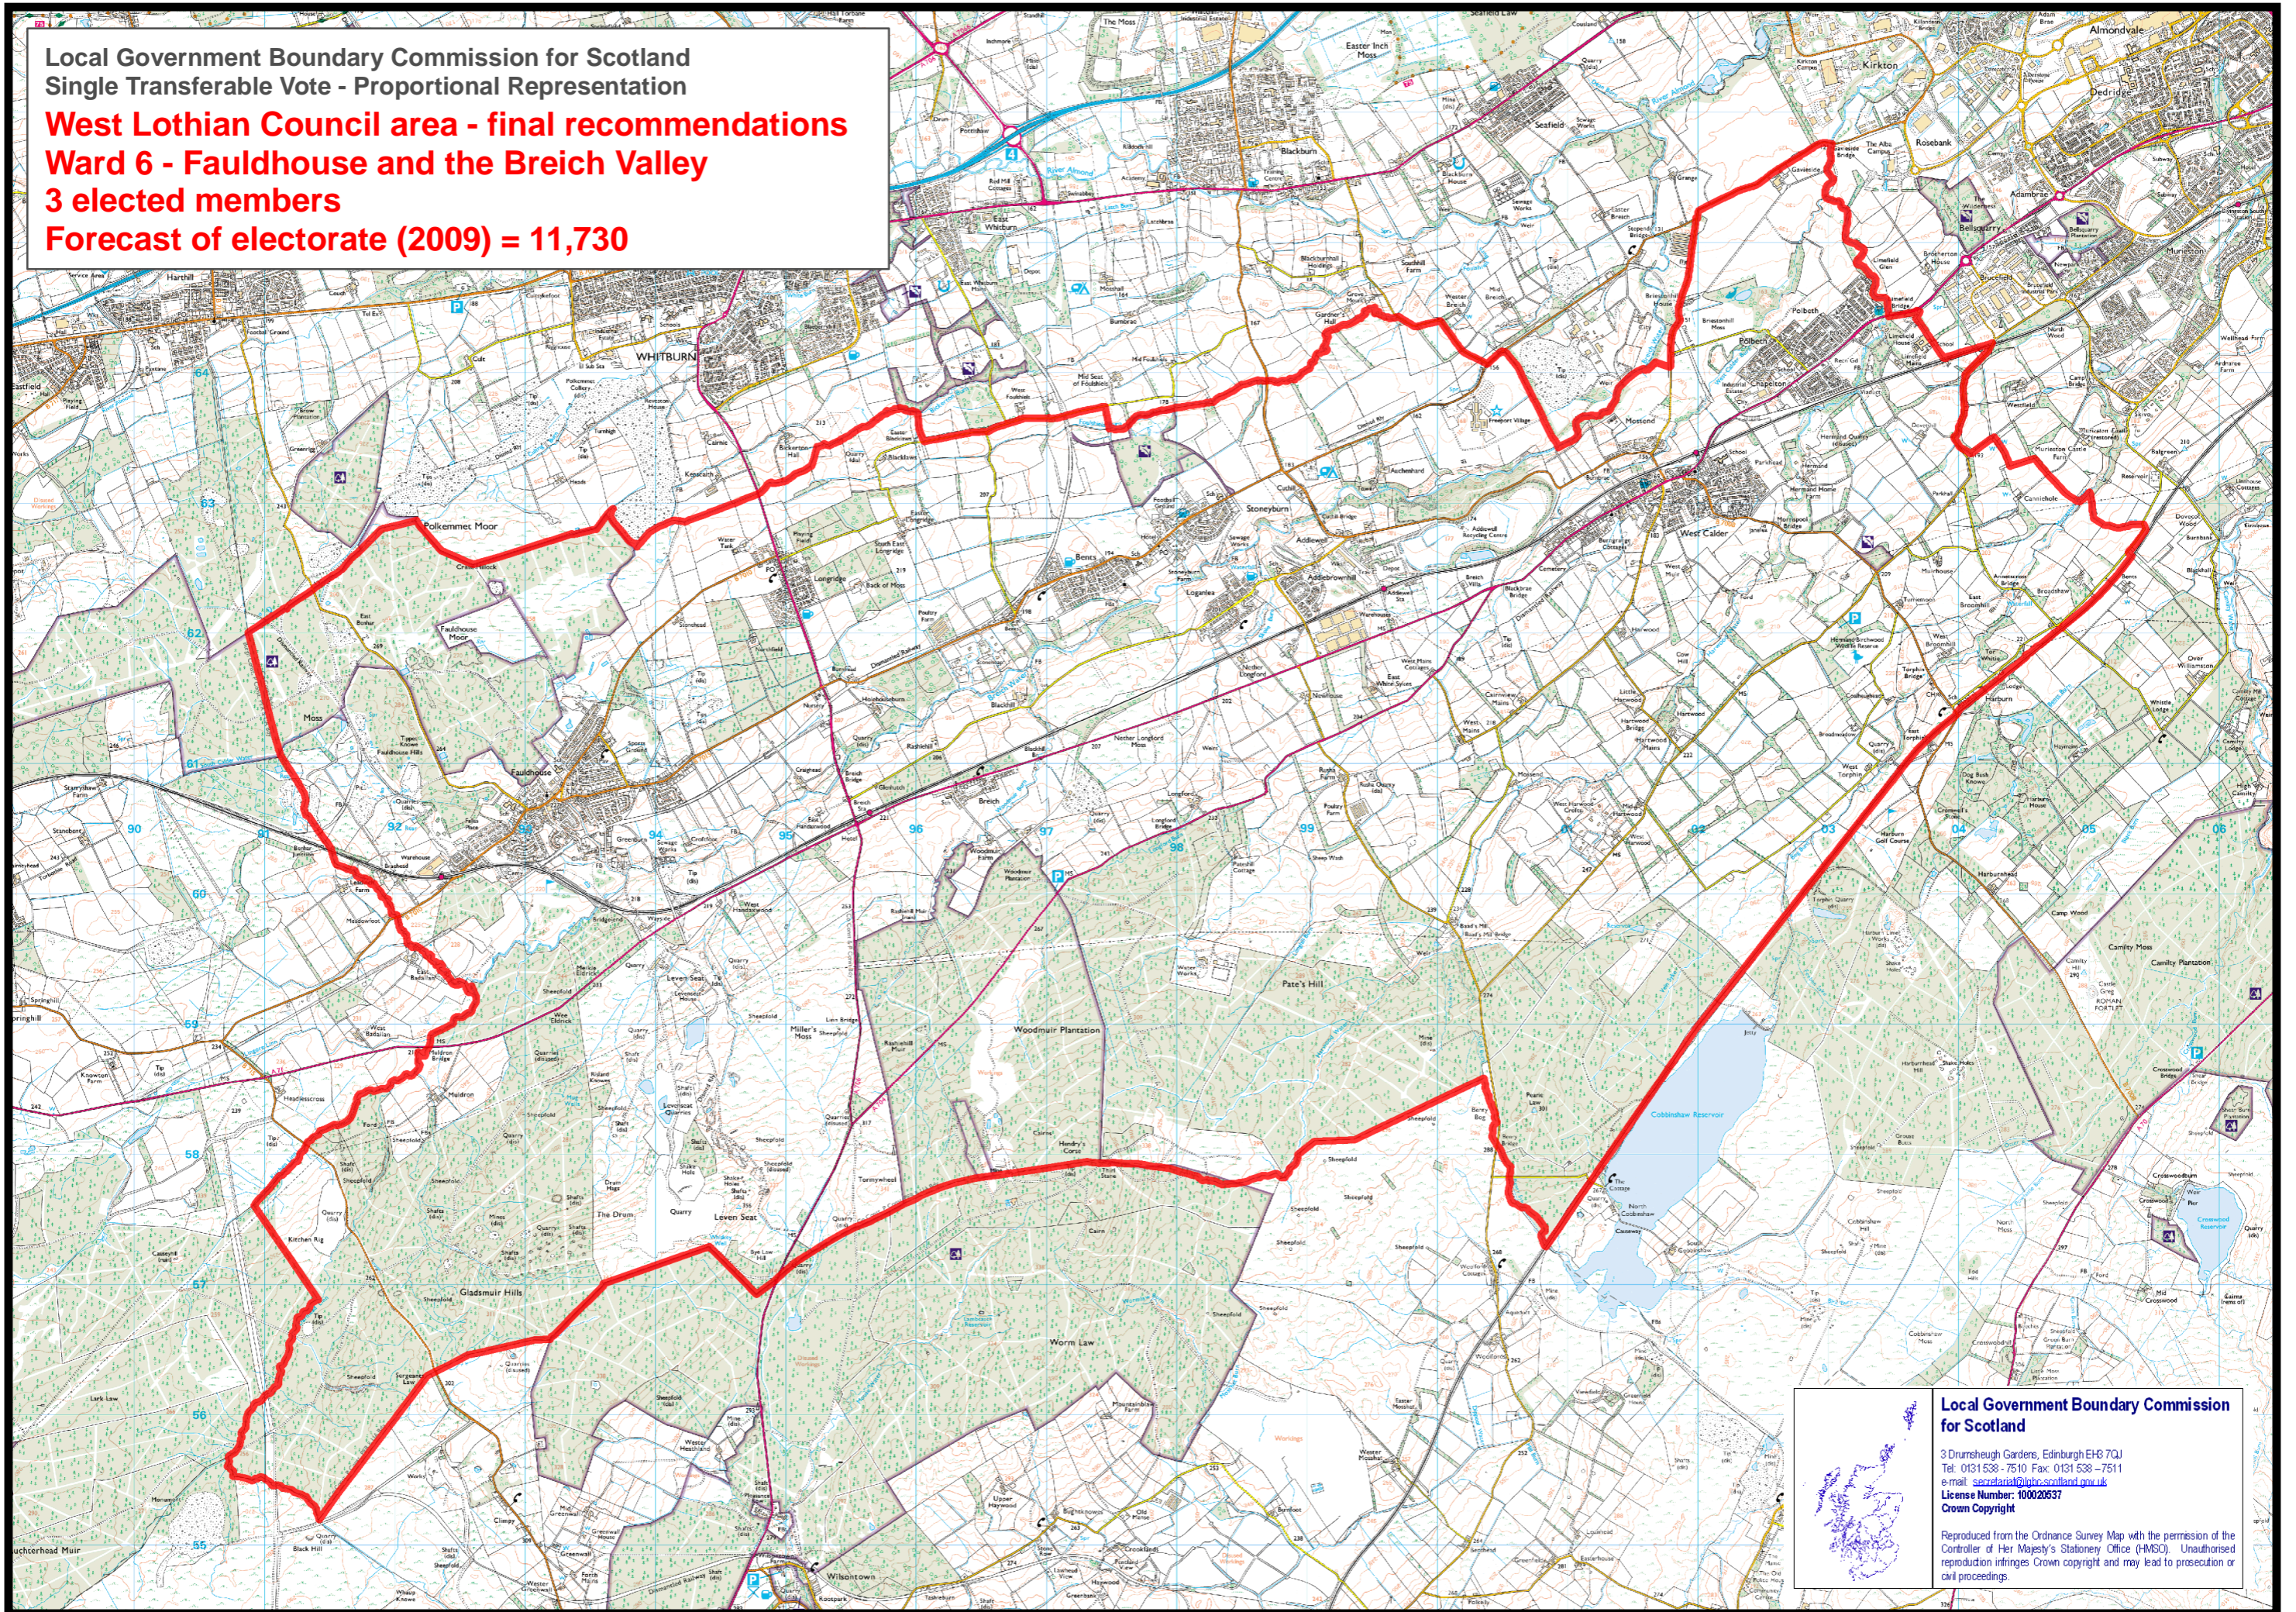

Local Government Boundary Commission for Scotland
Single Transferable Vote - Proportional Representation

West Lothian Council area - final recommendations
Ward 6 - Fauldhouse and the Breich Valley
3 elected members
Forecast of electorate (2009) = 11,730