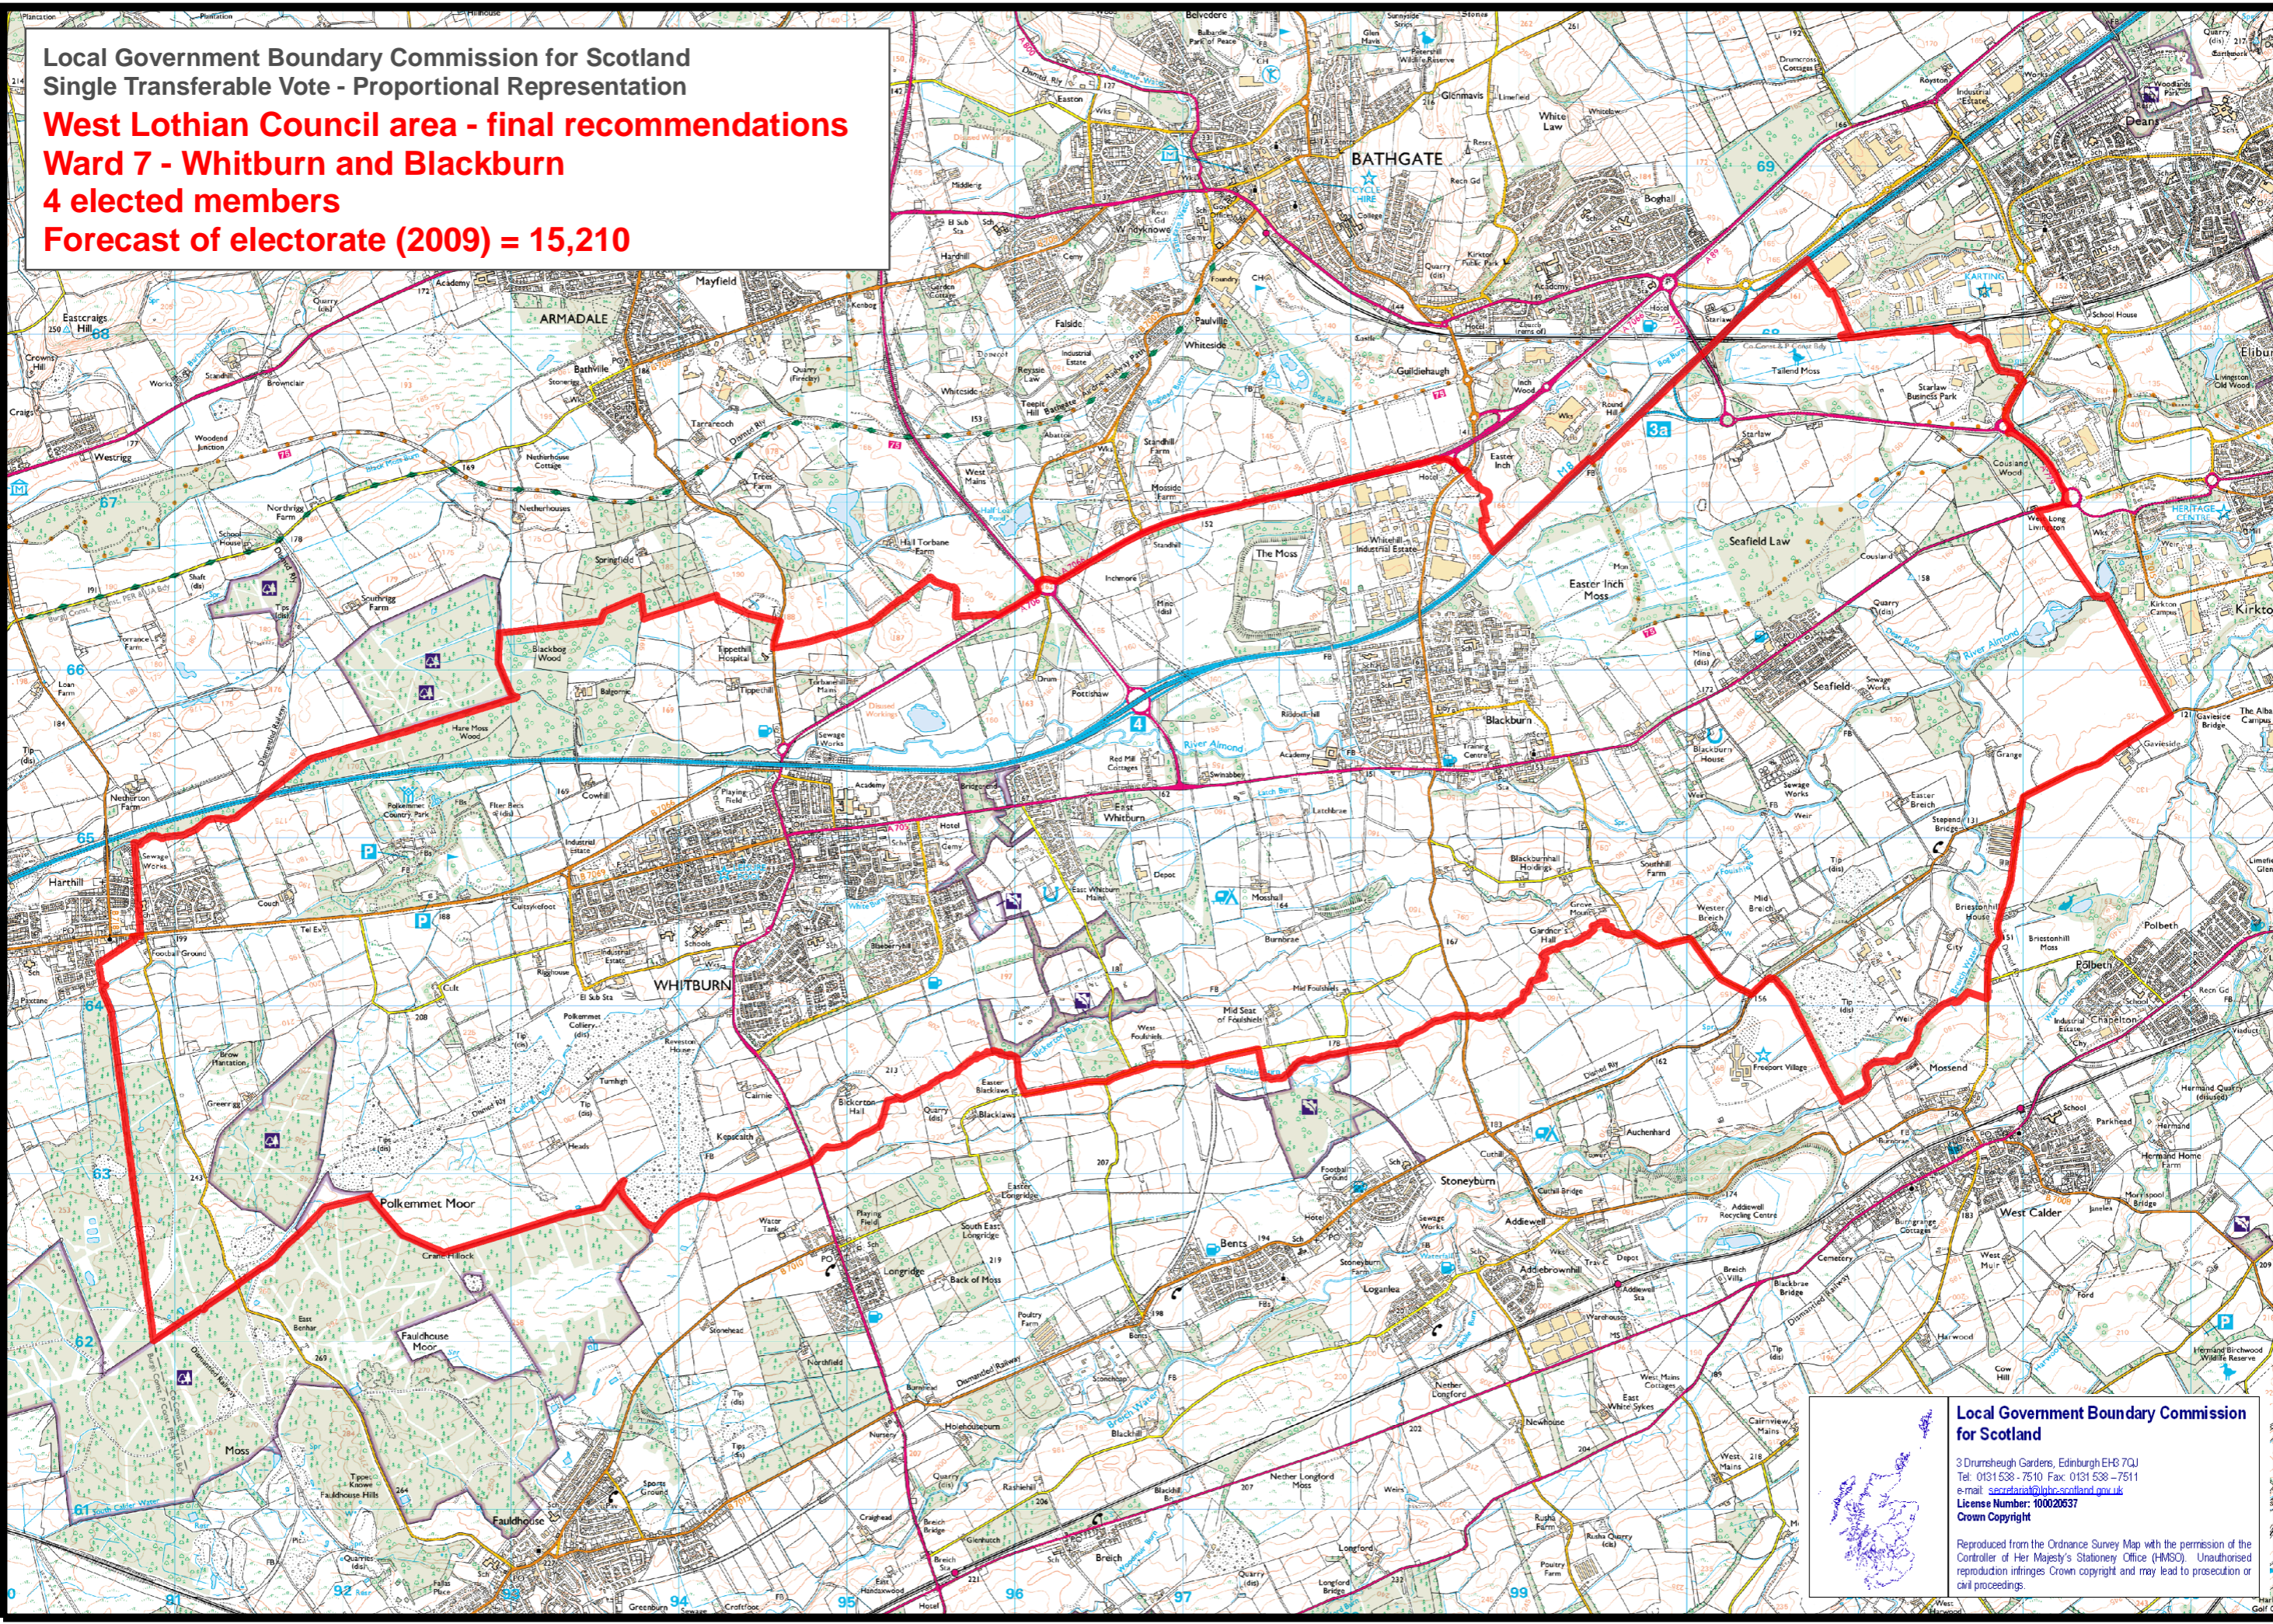

Local Government Boundary Commission for Scotland
Single Transferable Vote - Proportional Representation

West Lothian Council area - final recommendations
Ward 7 - Whitburn and Blackburn
4 elected members
Forecast of electorate (2009) = 15,210

Local Government Boundary Commission for Scotland
3 Drumshugh Gardens, Edinburgh EH8 7QJ
Tel: 0131 538 7510 Fax: 0131 538 7511
e-mail: secretariat@lgbc-scotland.gov.uk
License Number: 100020637
Crown Copyright
Reproduced from the Ordnance Survey Map with the permission of the Controller of Her Majesty's Stationery Office (HMSO). Unauthorised reproduction infringes Crown copyright and may lead to prosecution or civil proceedings.