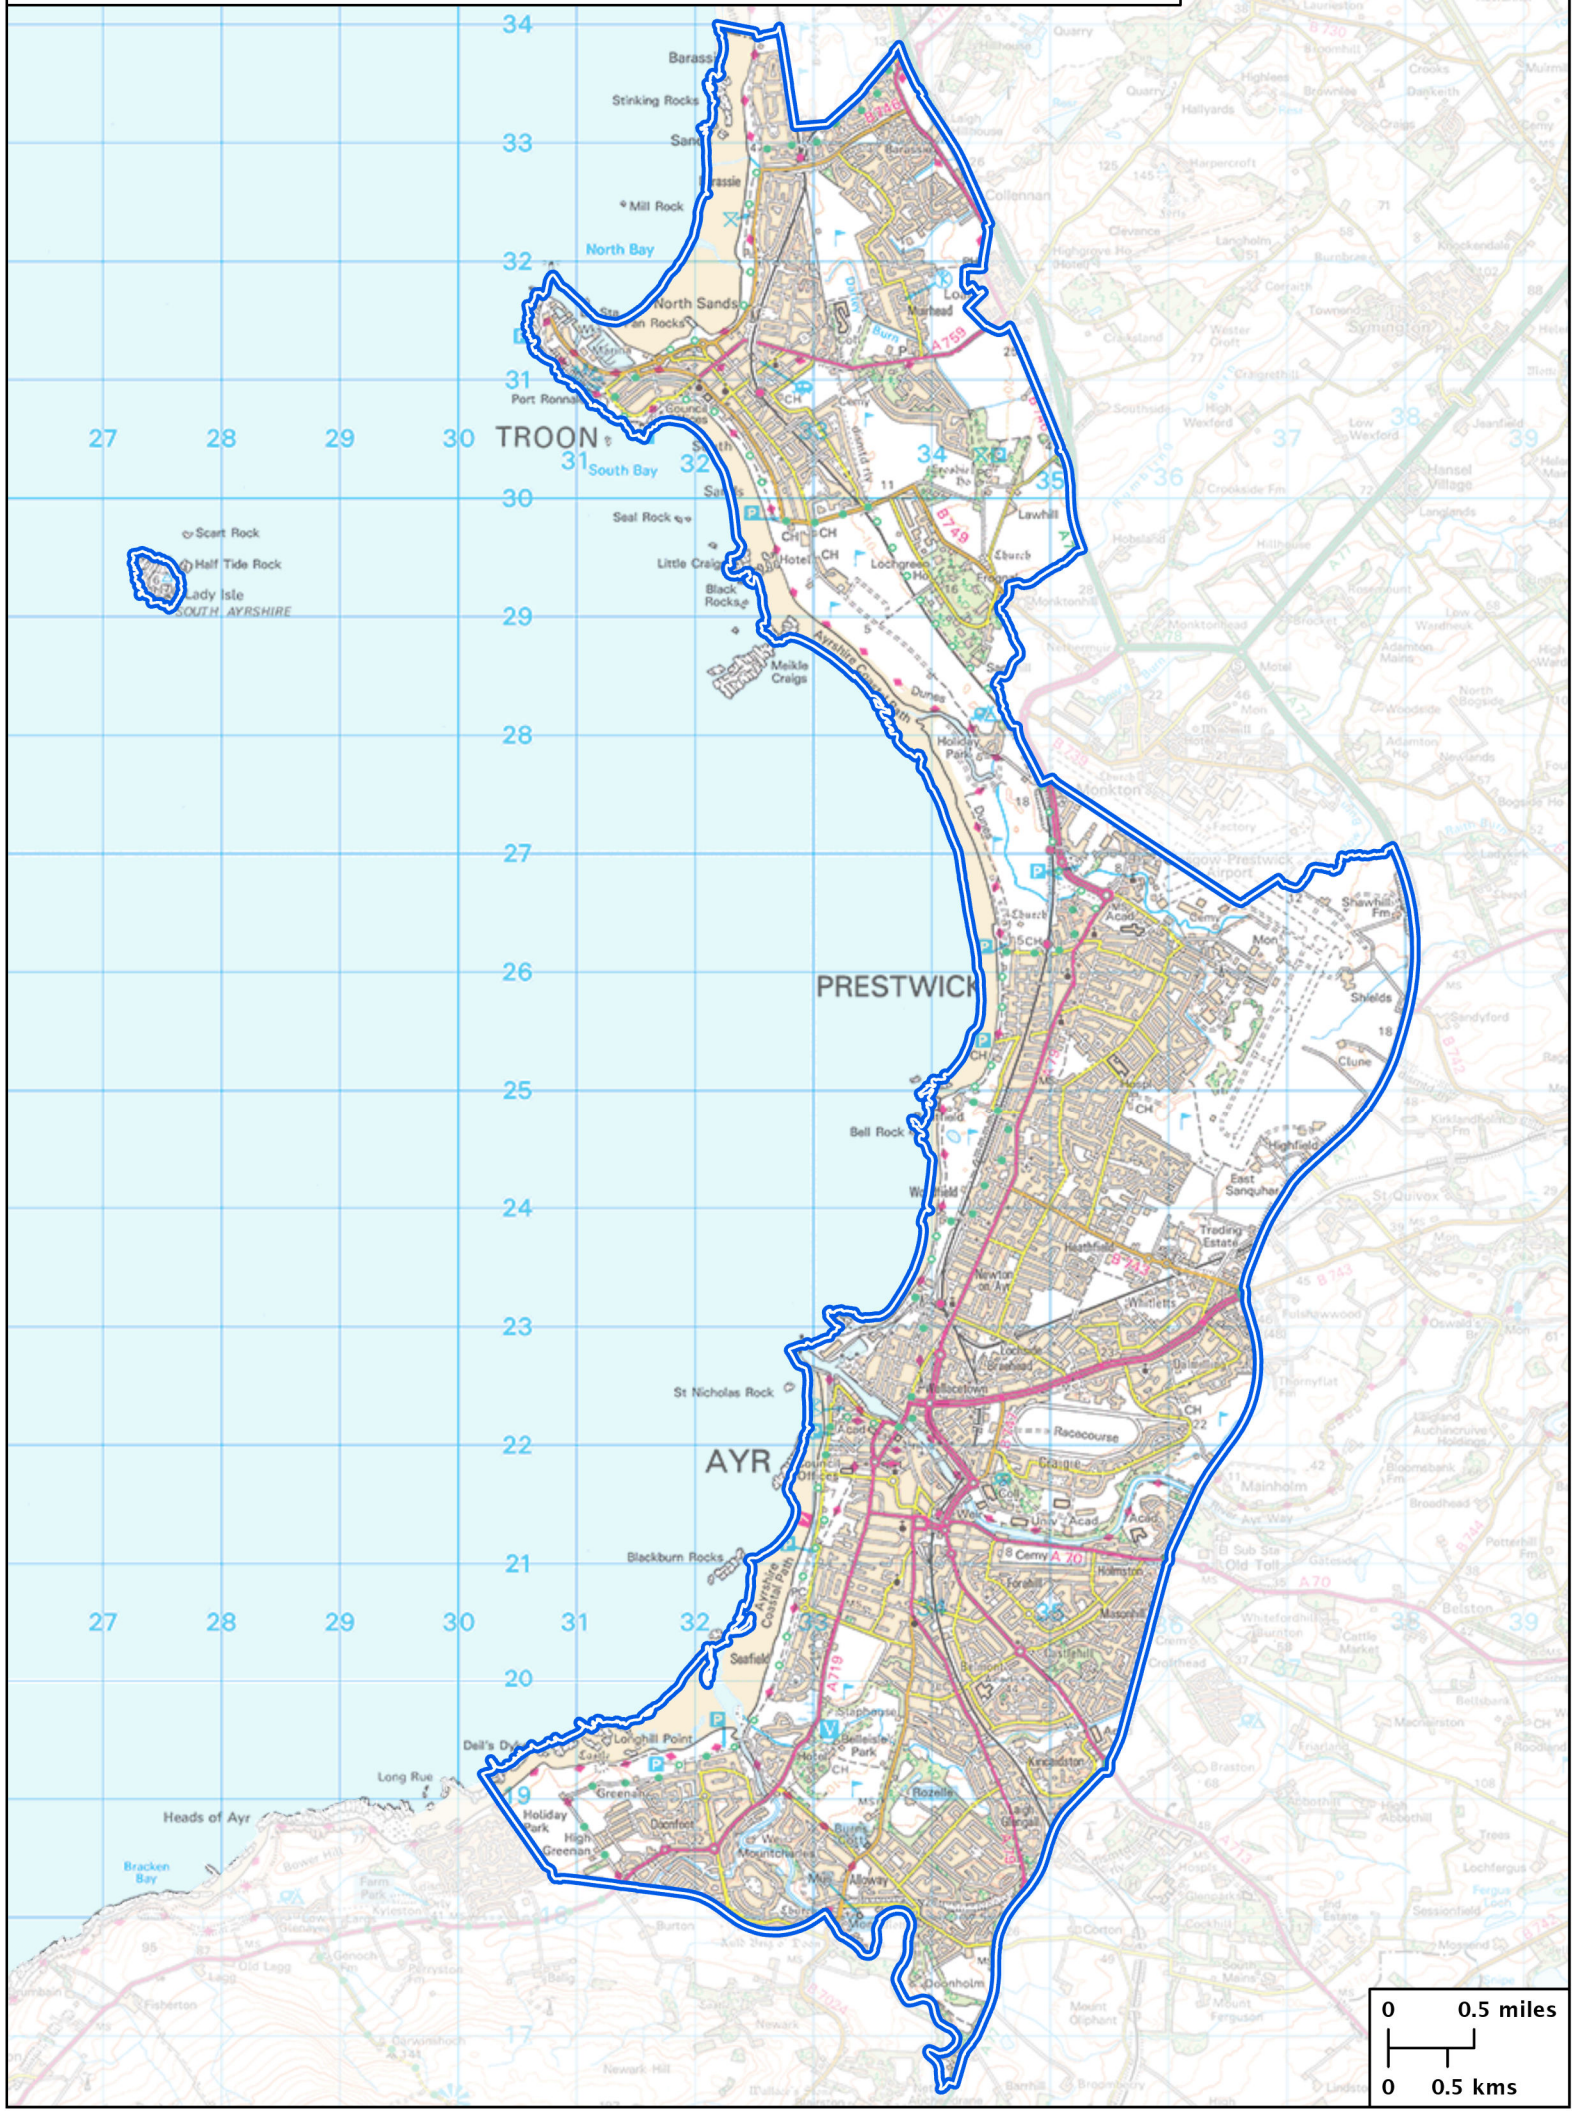

First Periodic Review of Scottish Parliament Boundaries Ayr County Constituency

Scart Rock
Half Tide Rock
Lady Isle
SOUTH AYRSHIRE

0 0.5 miles
0 0.5 kms