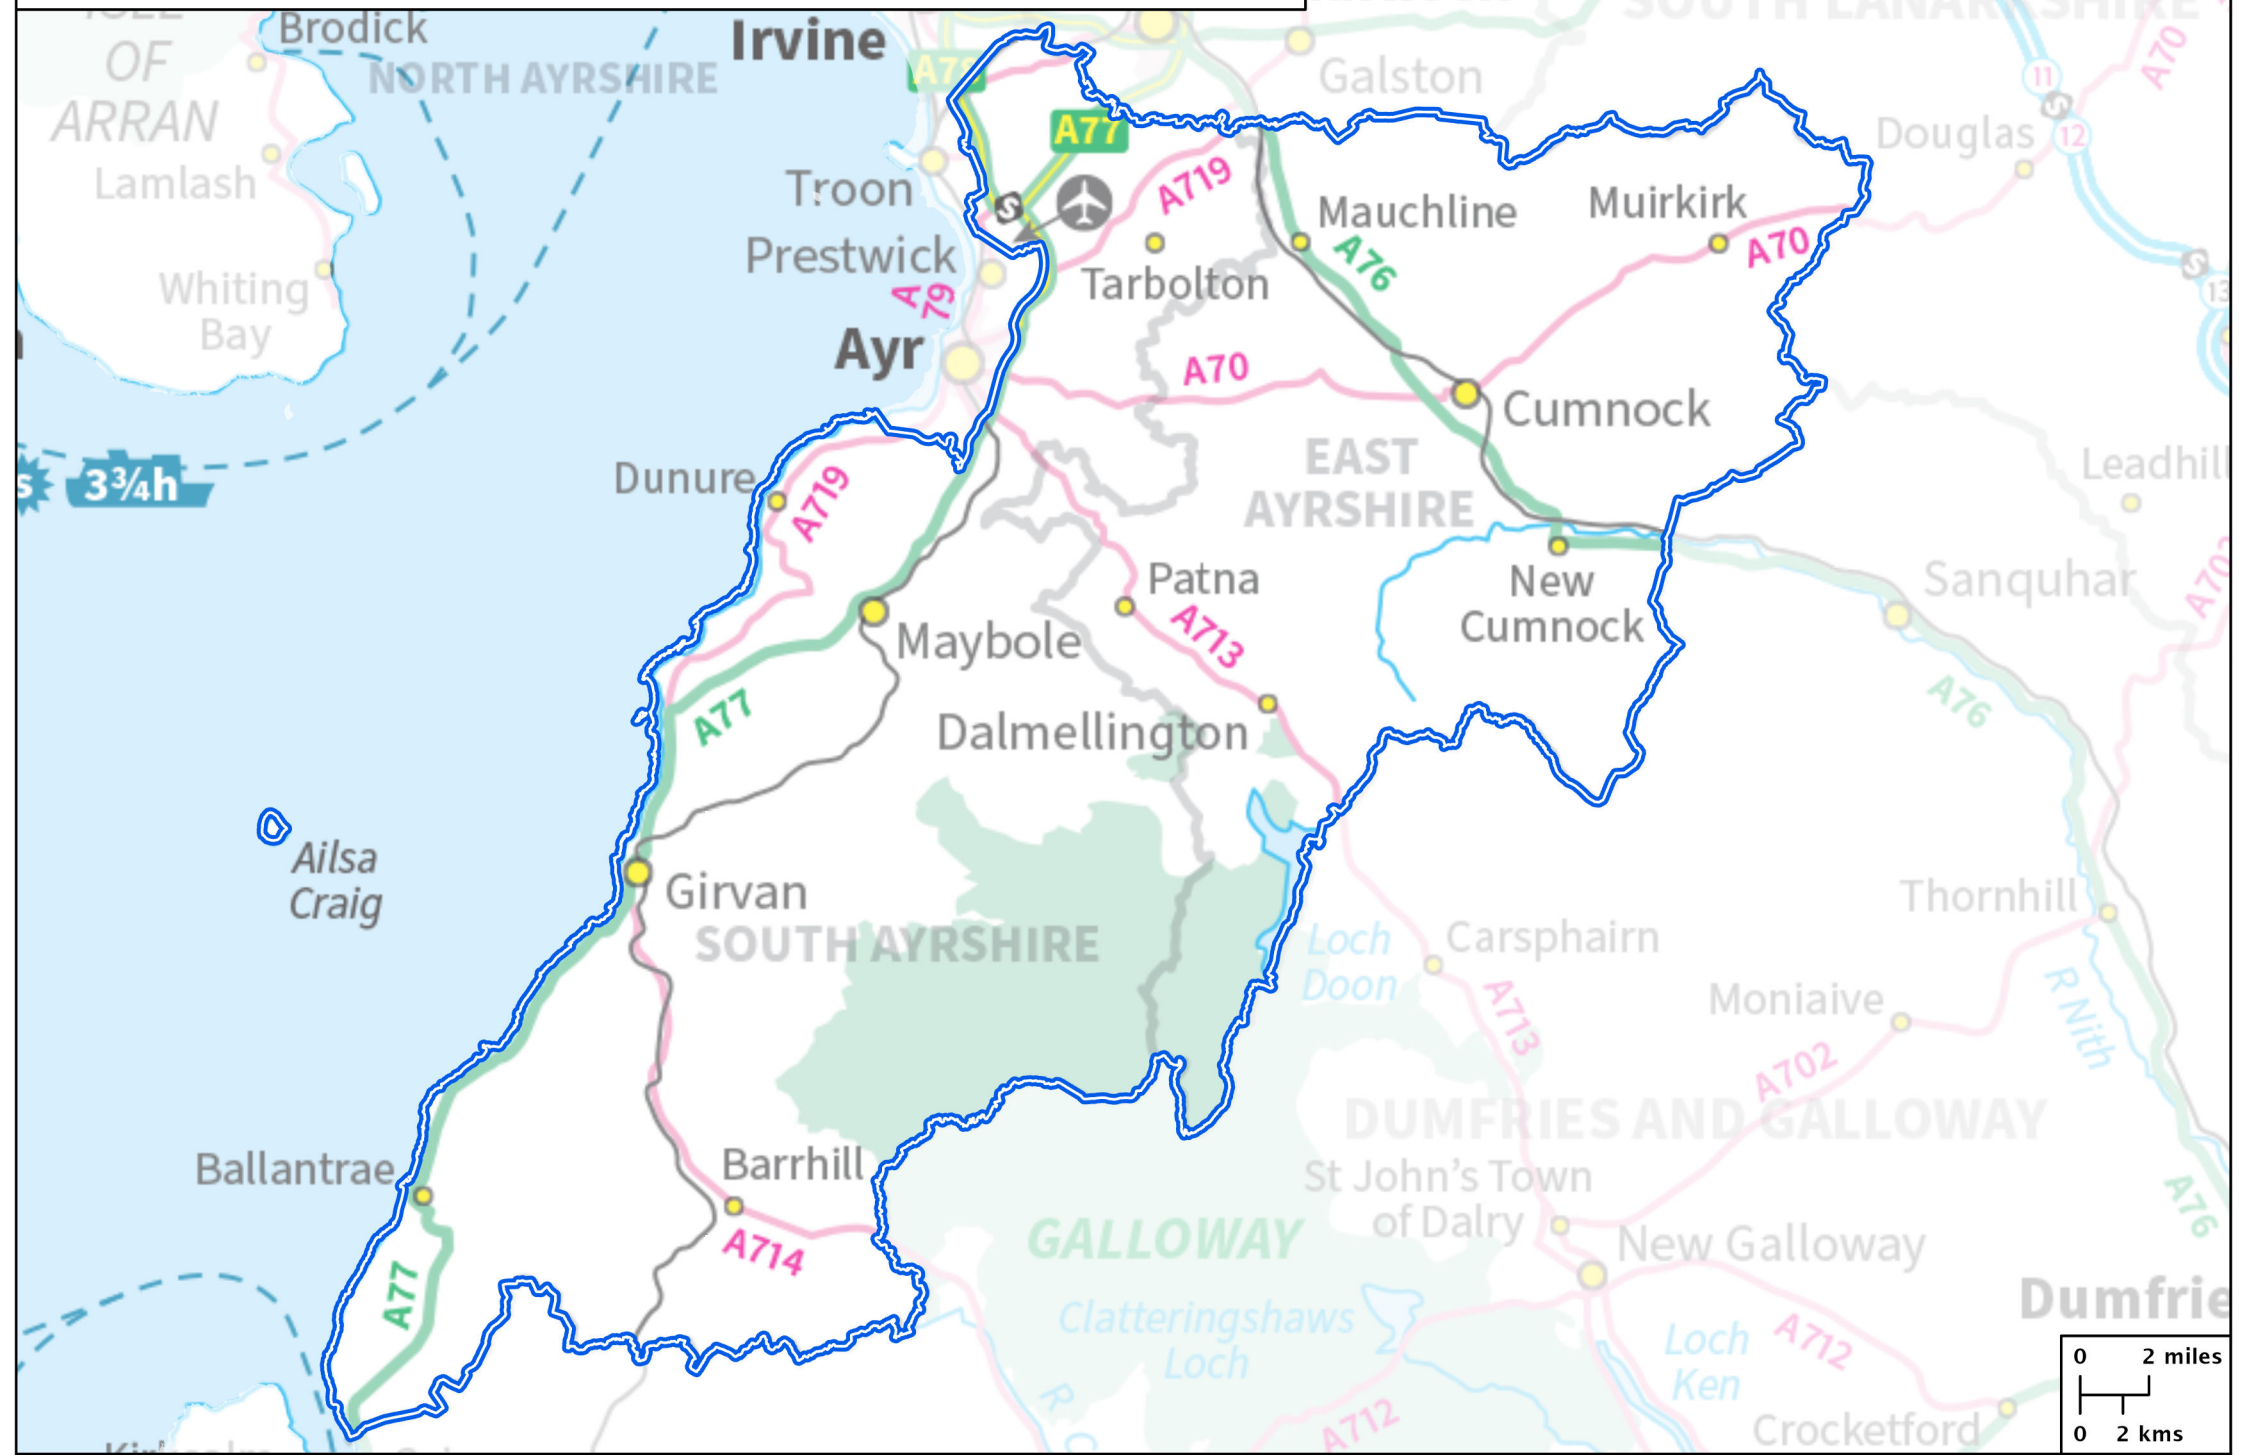

First Periodic Review of Scottish Parliament Boundaries Carrick, Cumnock and Doon Valley County Constituency

3 3/4h

0 2 miles
0 2 kms