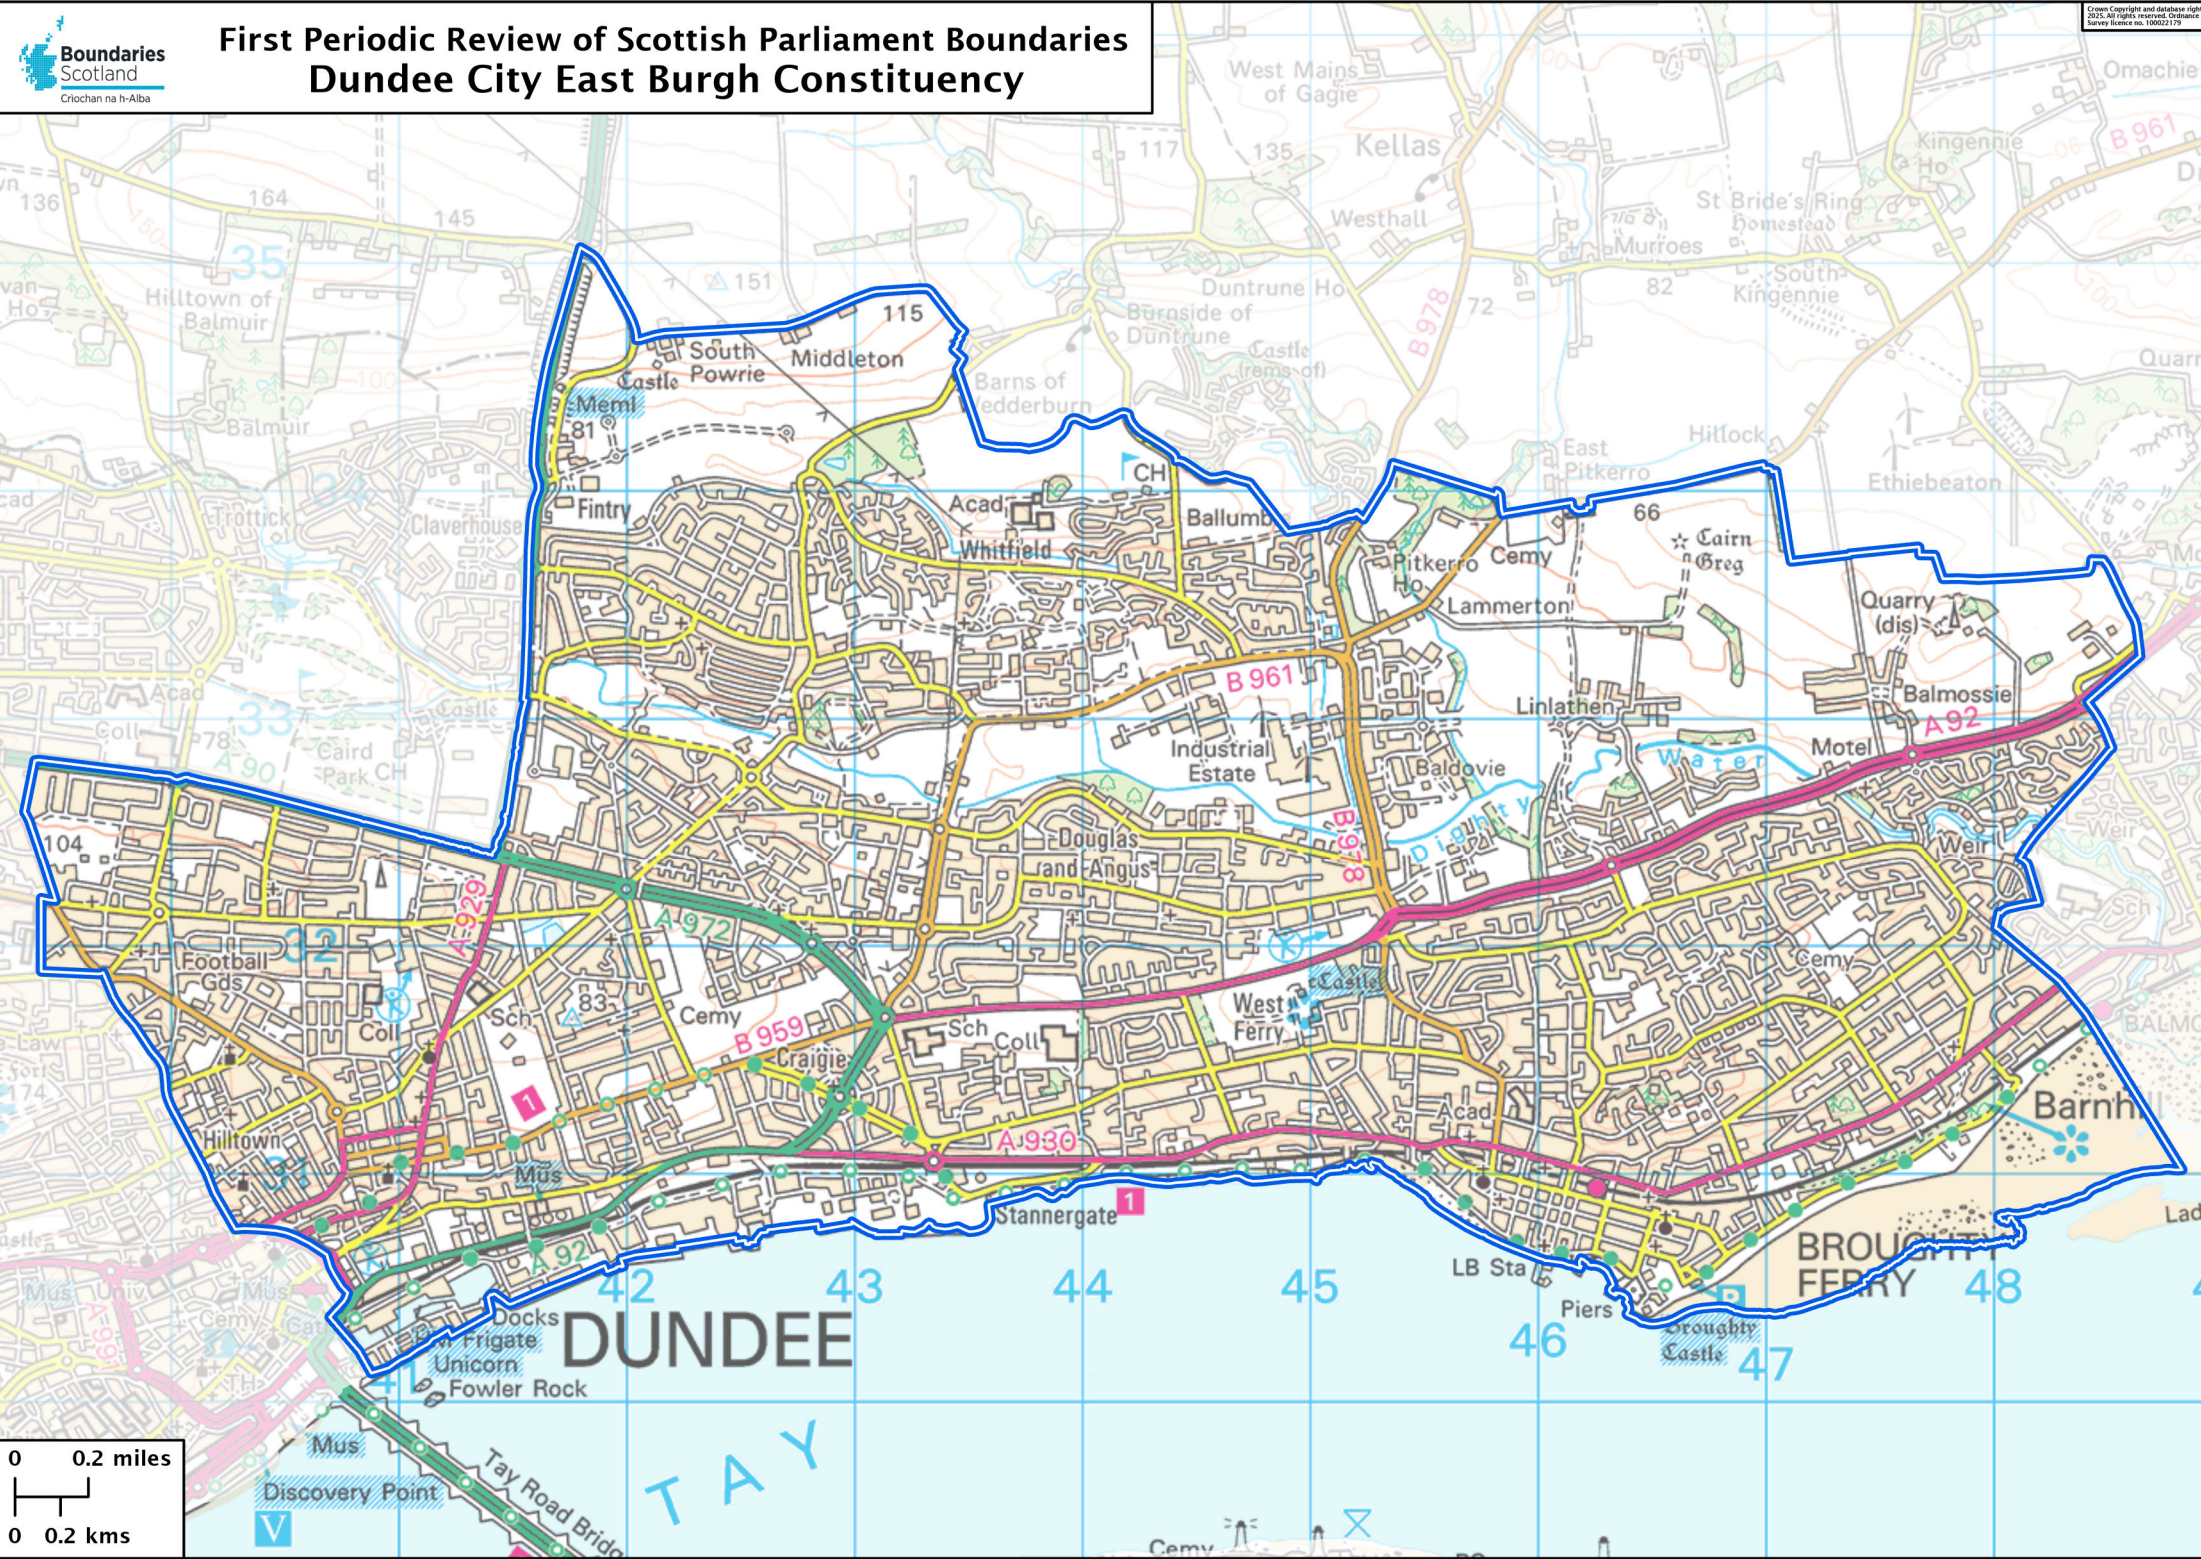

# First Periodic Review of Scottish Parliament Boundaries Dundee City East Burgh Constituency

0 0.2 miles  
0 0.2 kms