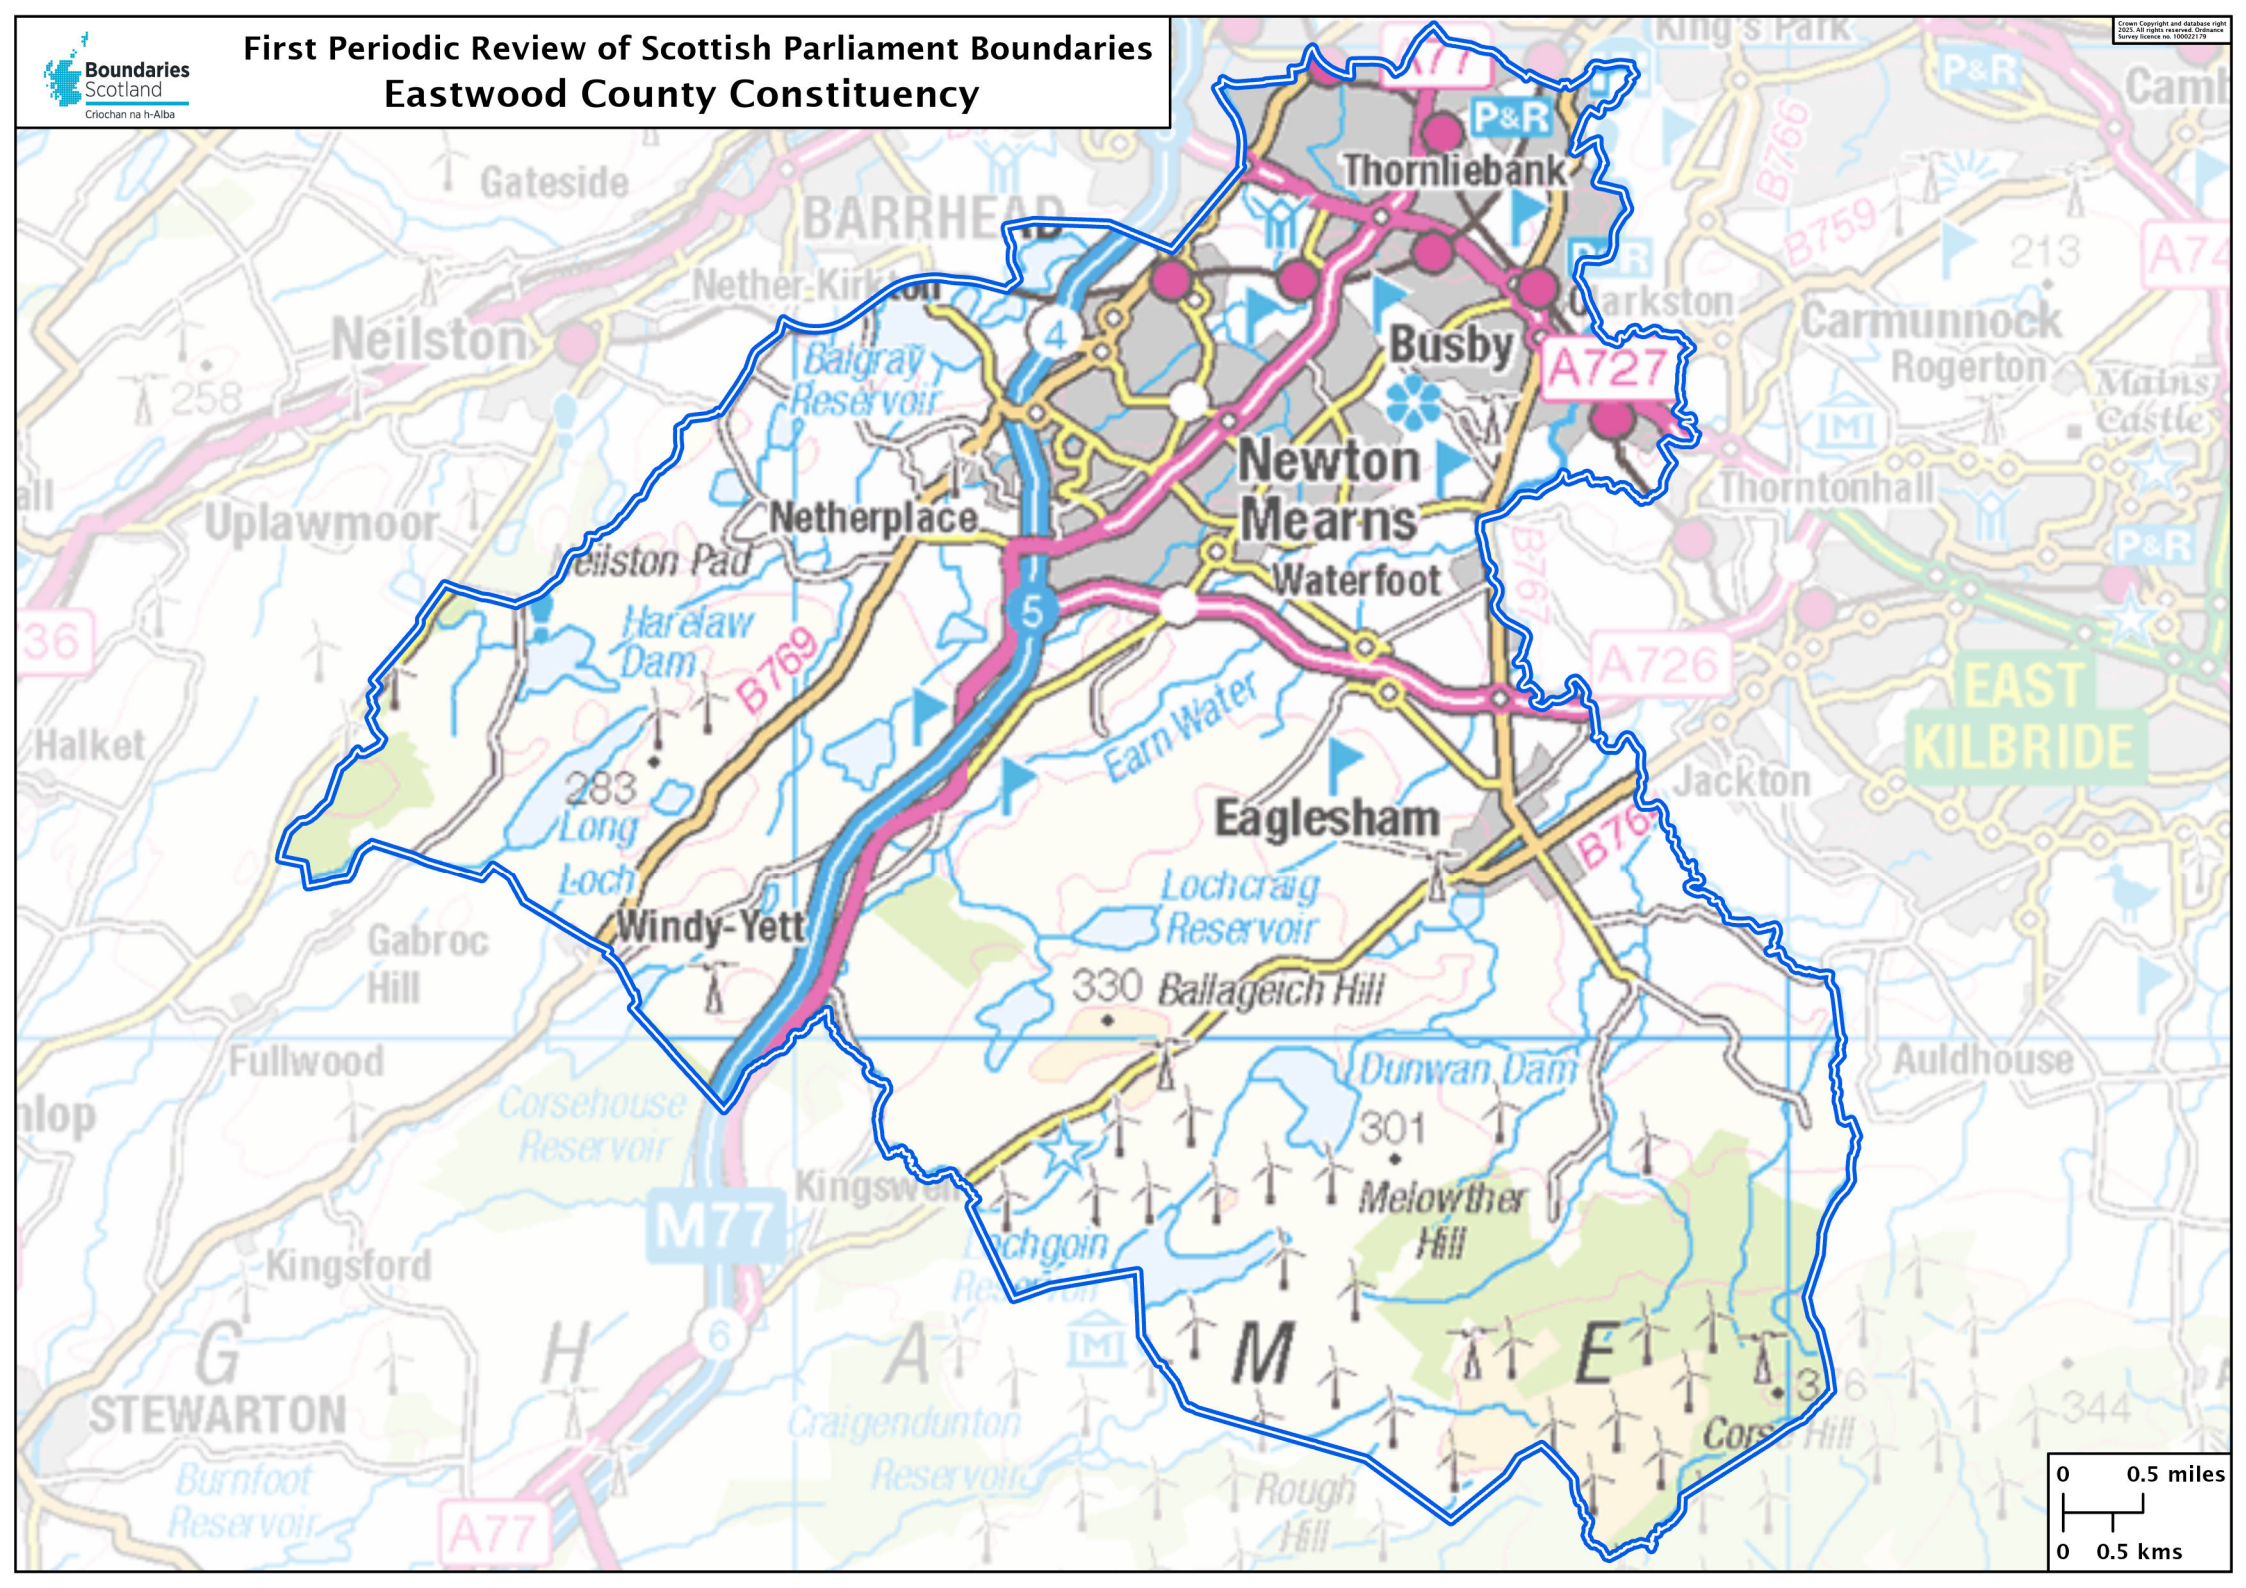

# First Periodic Review of Scottish Parliament Boundaries Eastwood County Constituency

EAST  
KILBRIDE