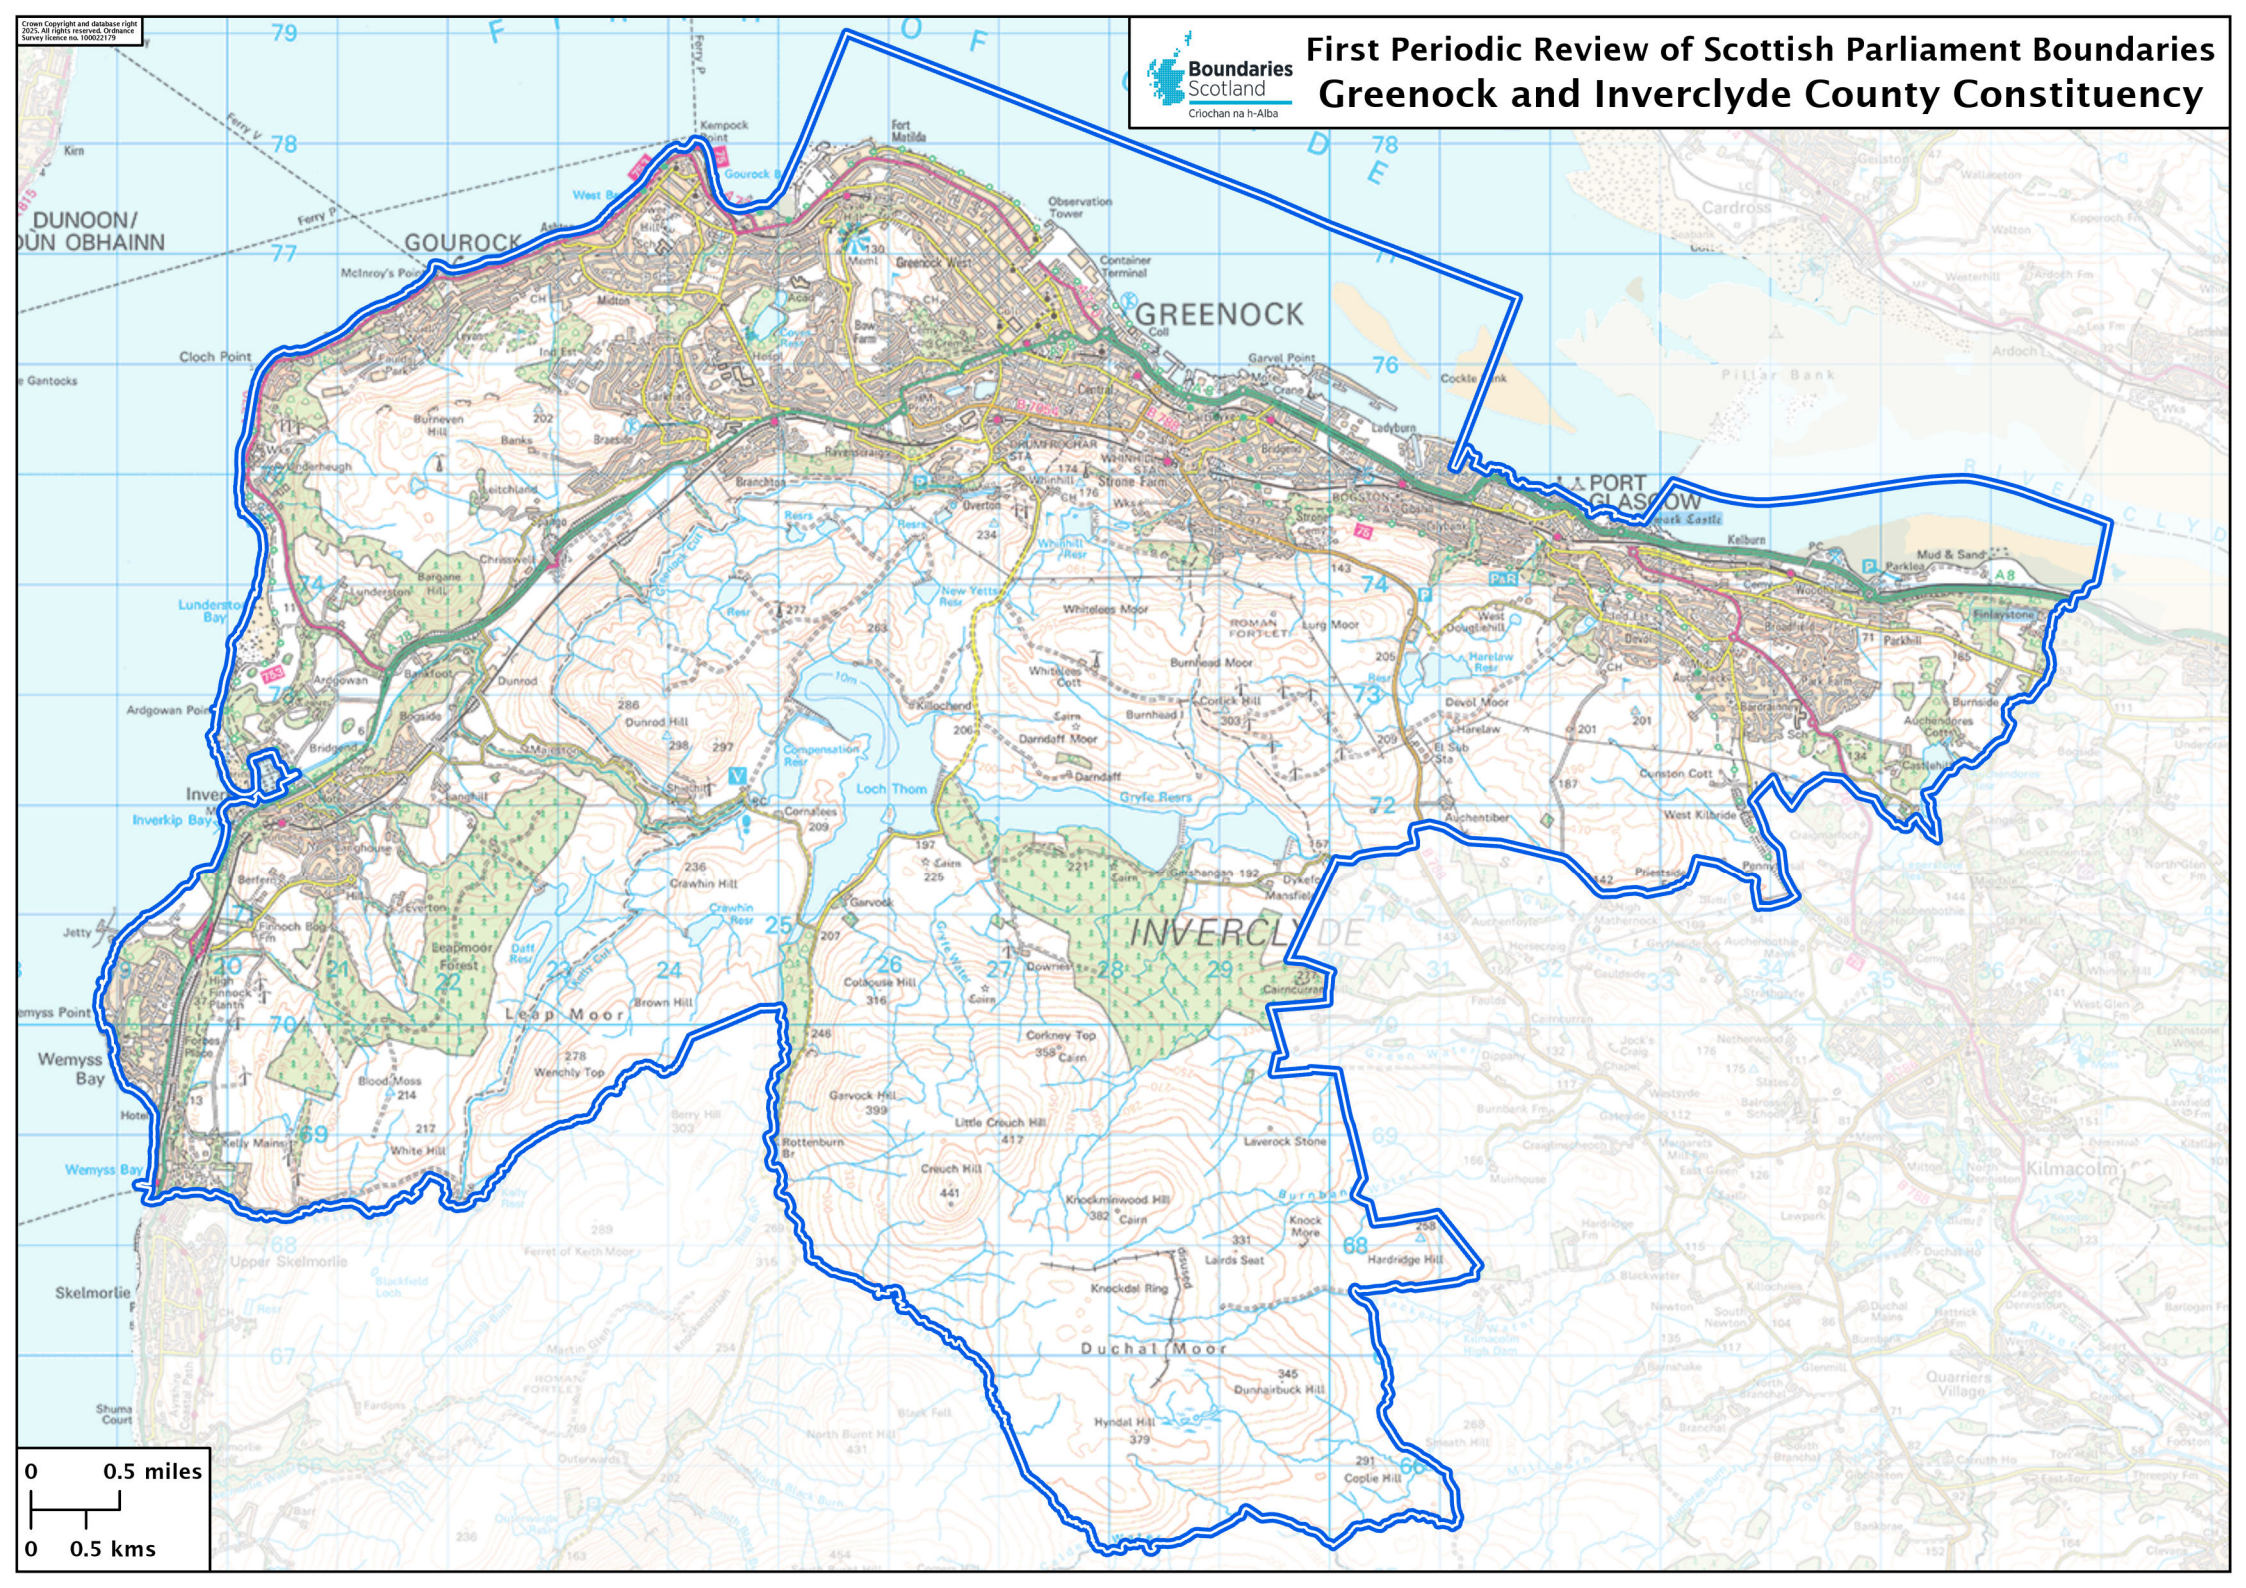

First Periodic Review of Scottish Parliament Boundaries Greenock and Inverclyde County Constituency

DUNOON/
DUN OBHAINN

GOUROCK

GREENOCK

PORT GLASGOW

INVERCLYDE

0 0.5 miles
0 0.5 kms