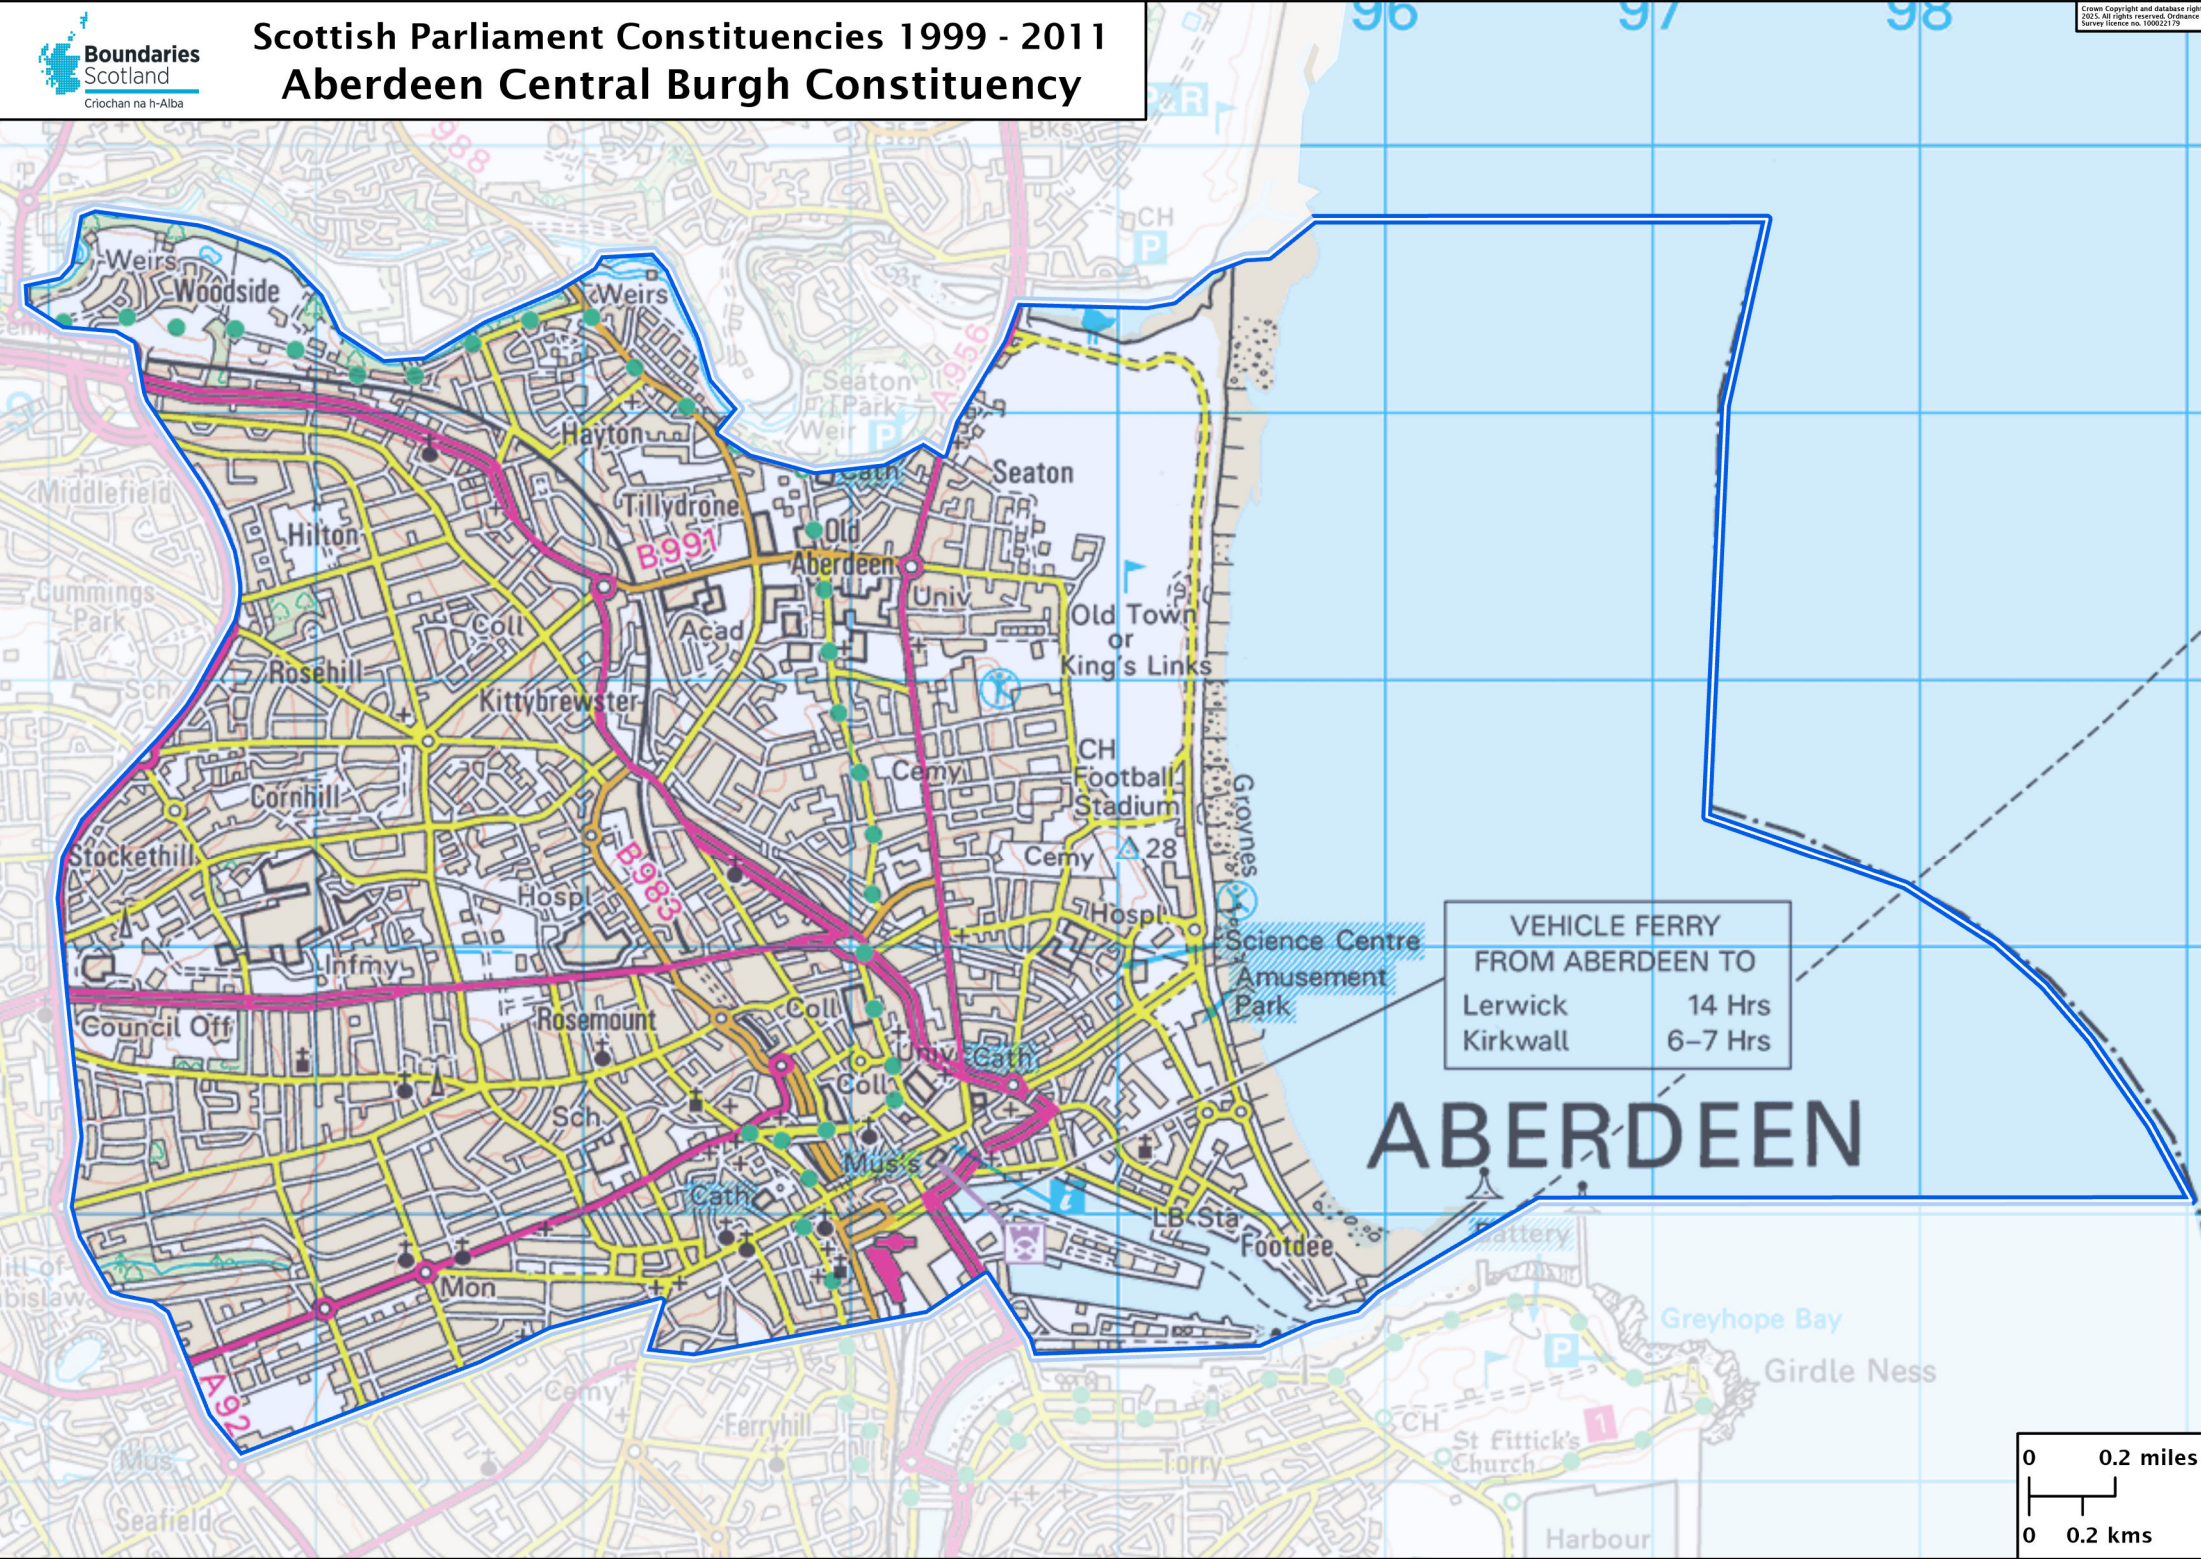

Scottish Parliament Constituencies 1999 - 2011

Aberdeen Central Burgh Constituency

ABERDEEN