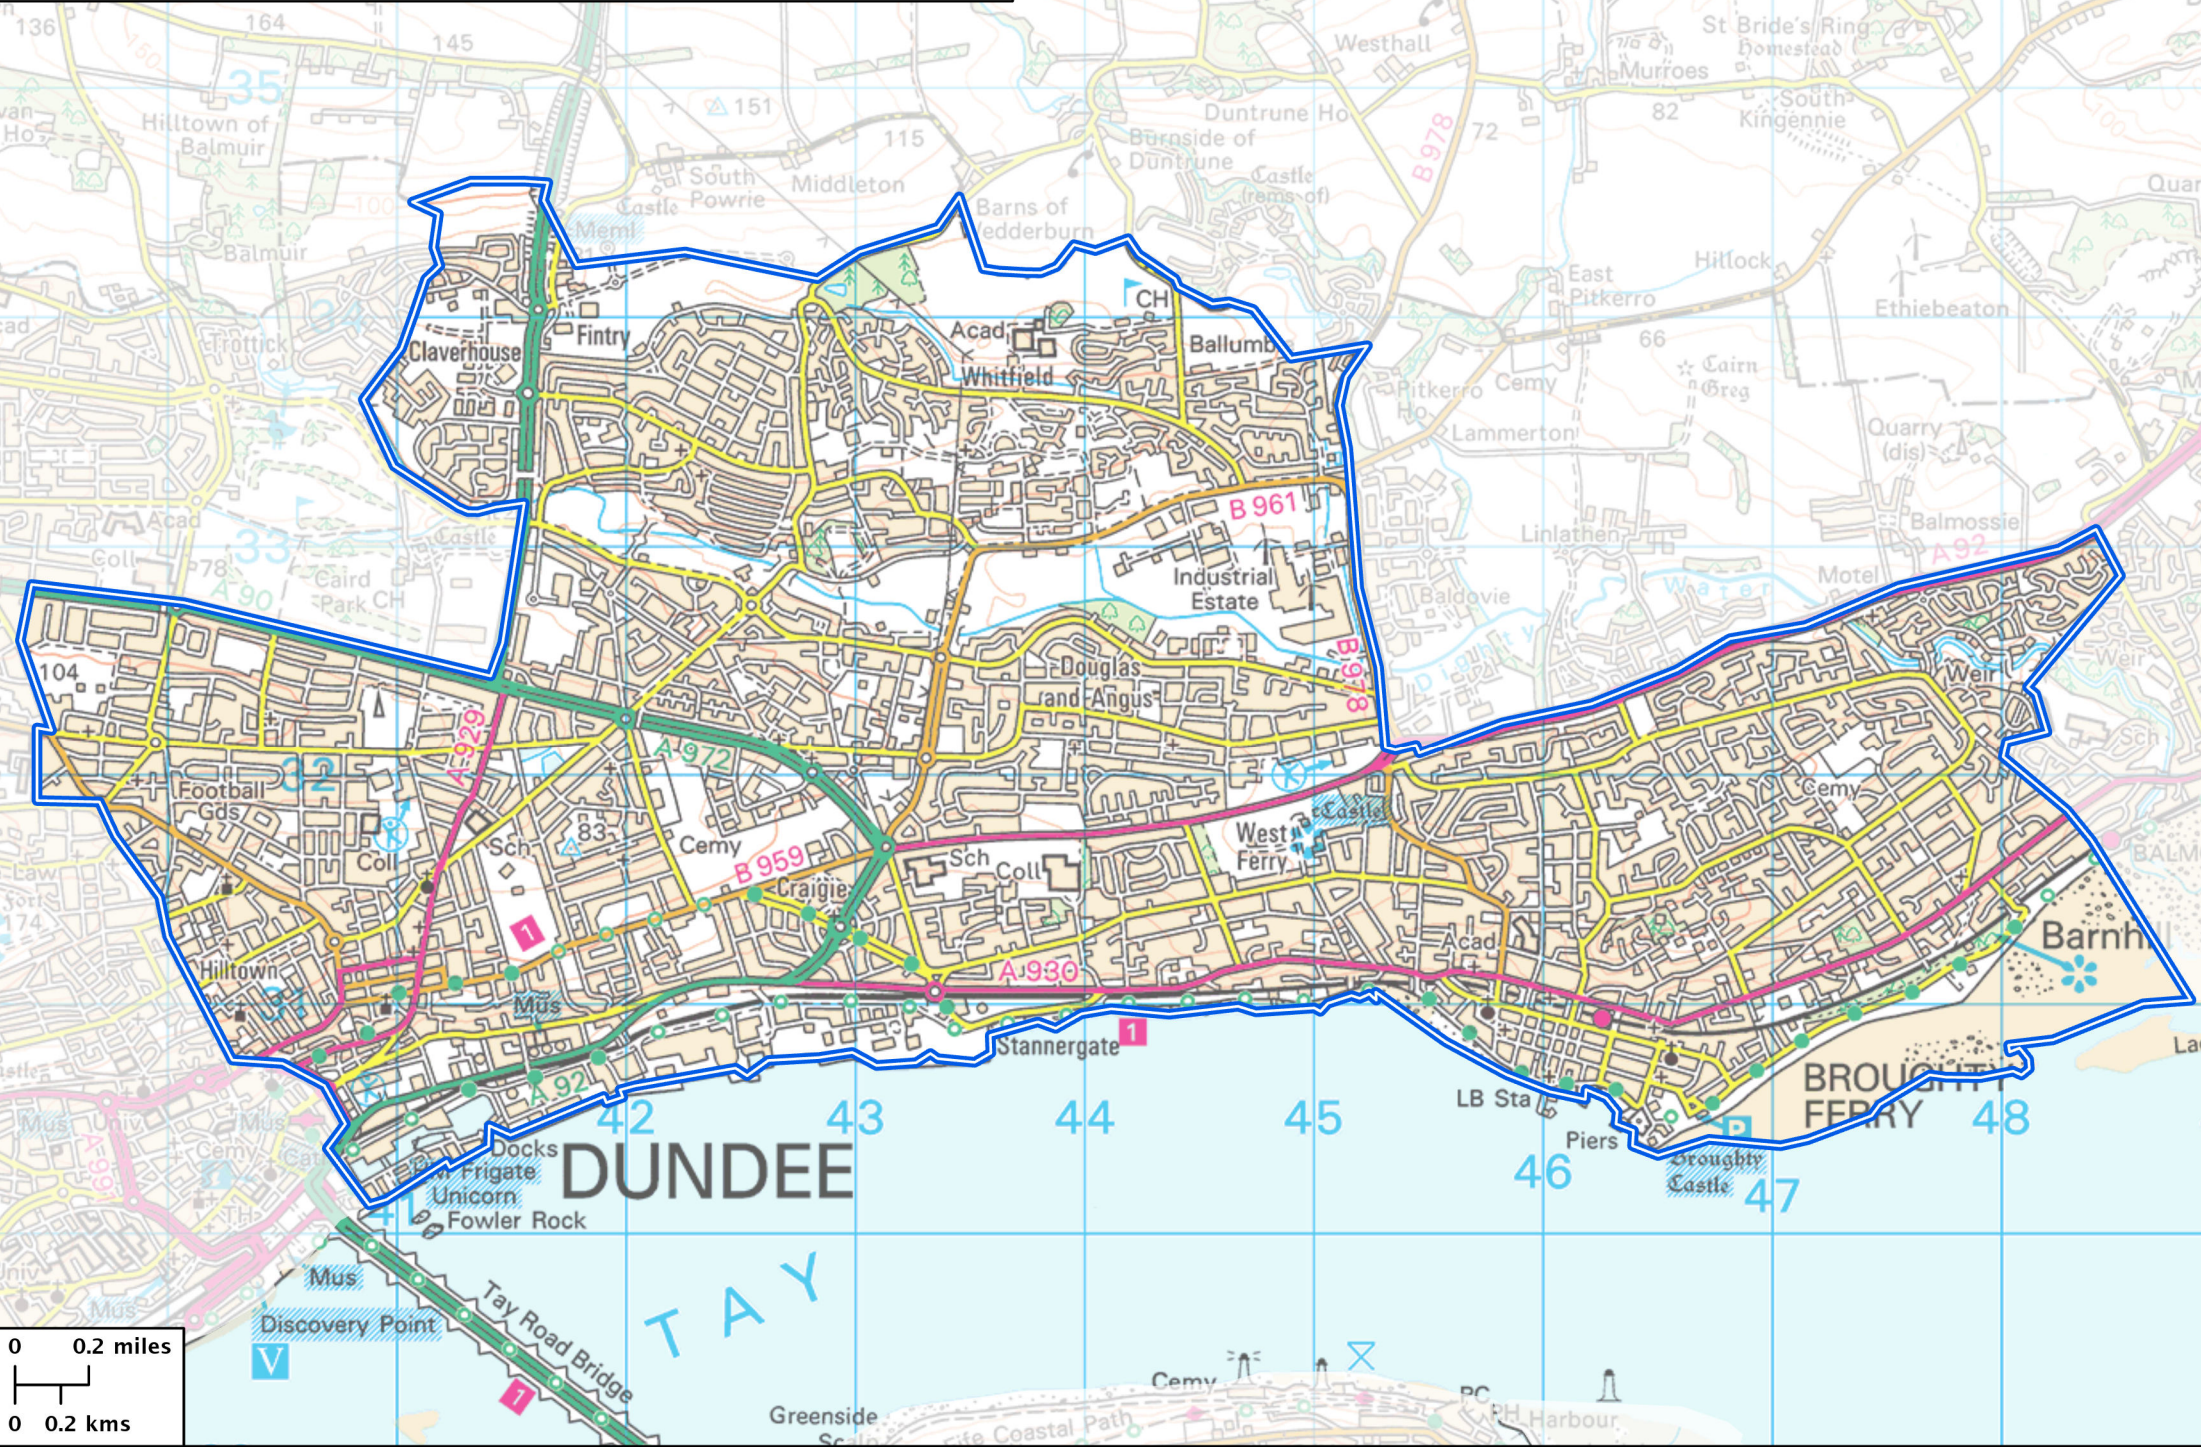

# Scottish Parliament Constituencies 1999 - 2011

## Dundee East Burgh Constituency

0 0.2 miles  
0 0.2 kms