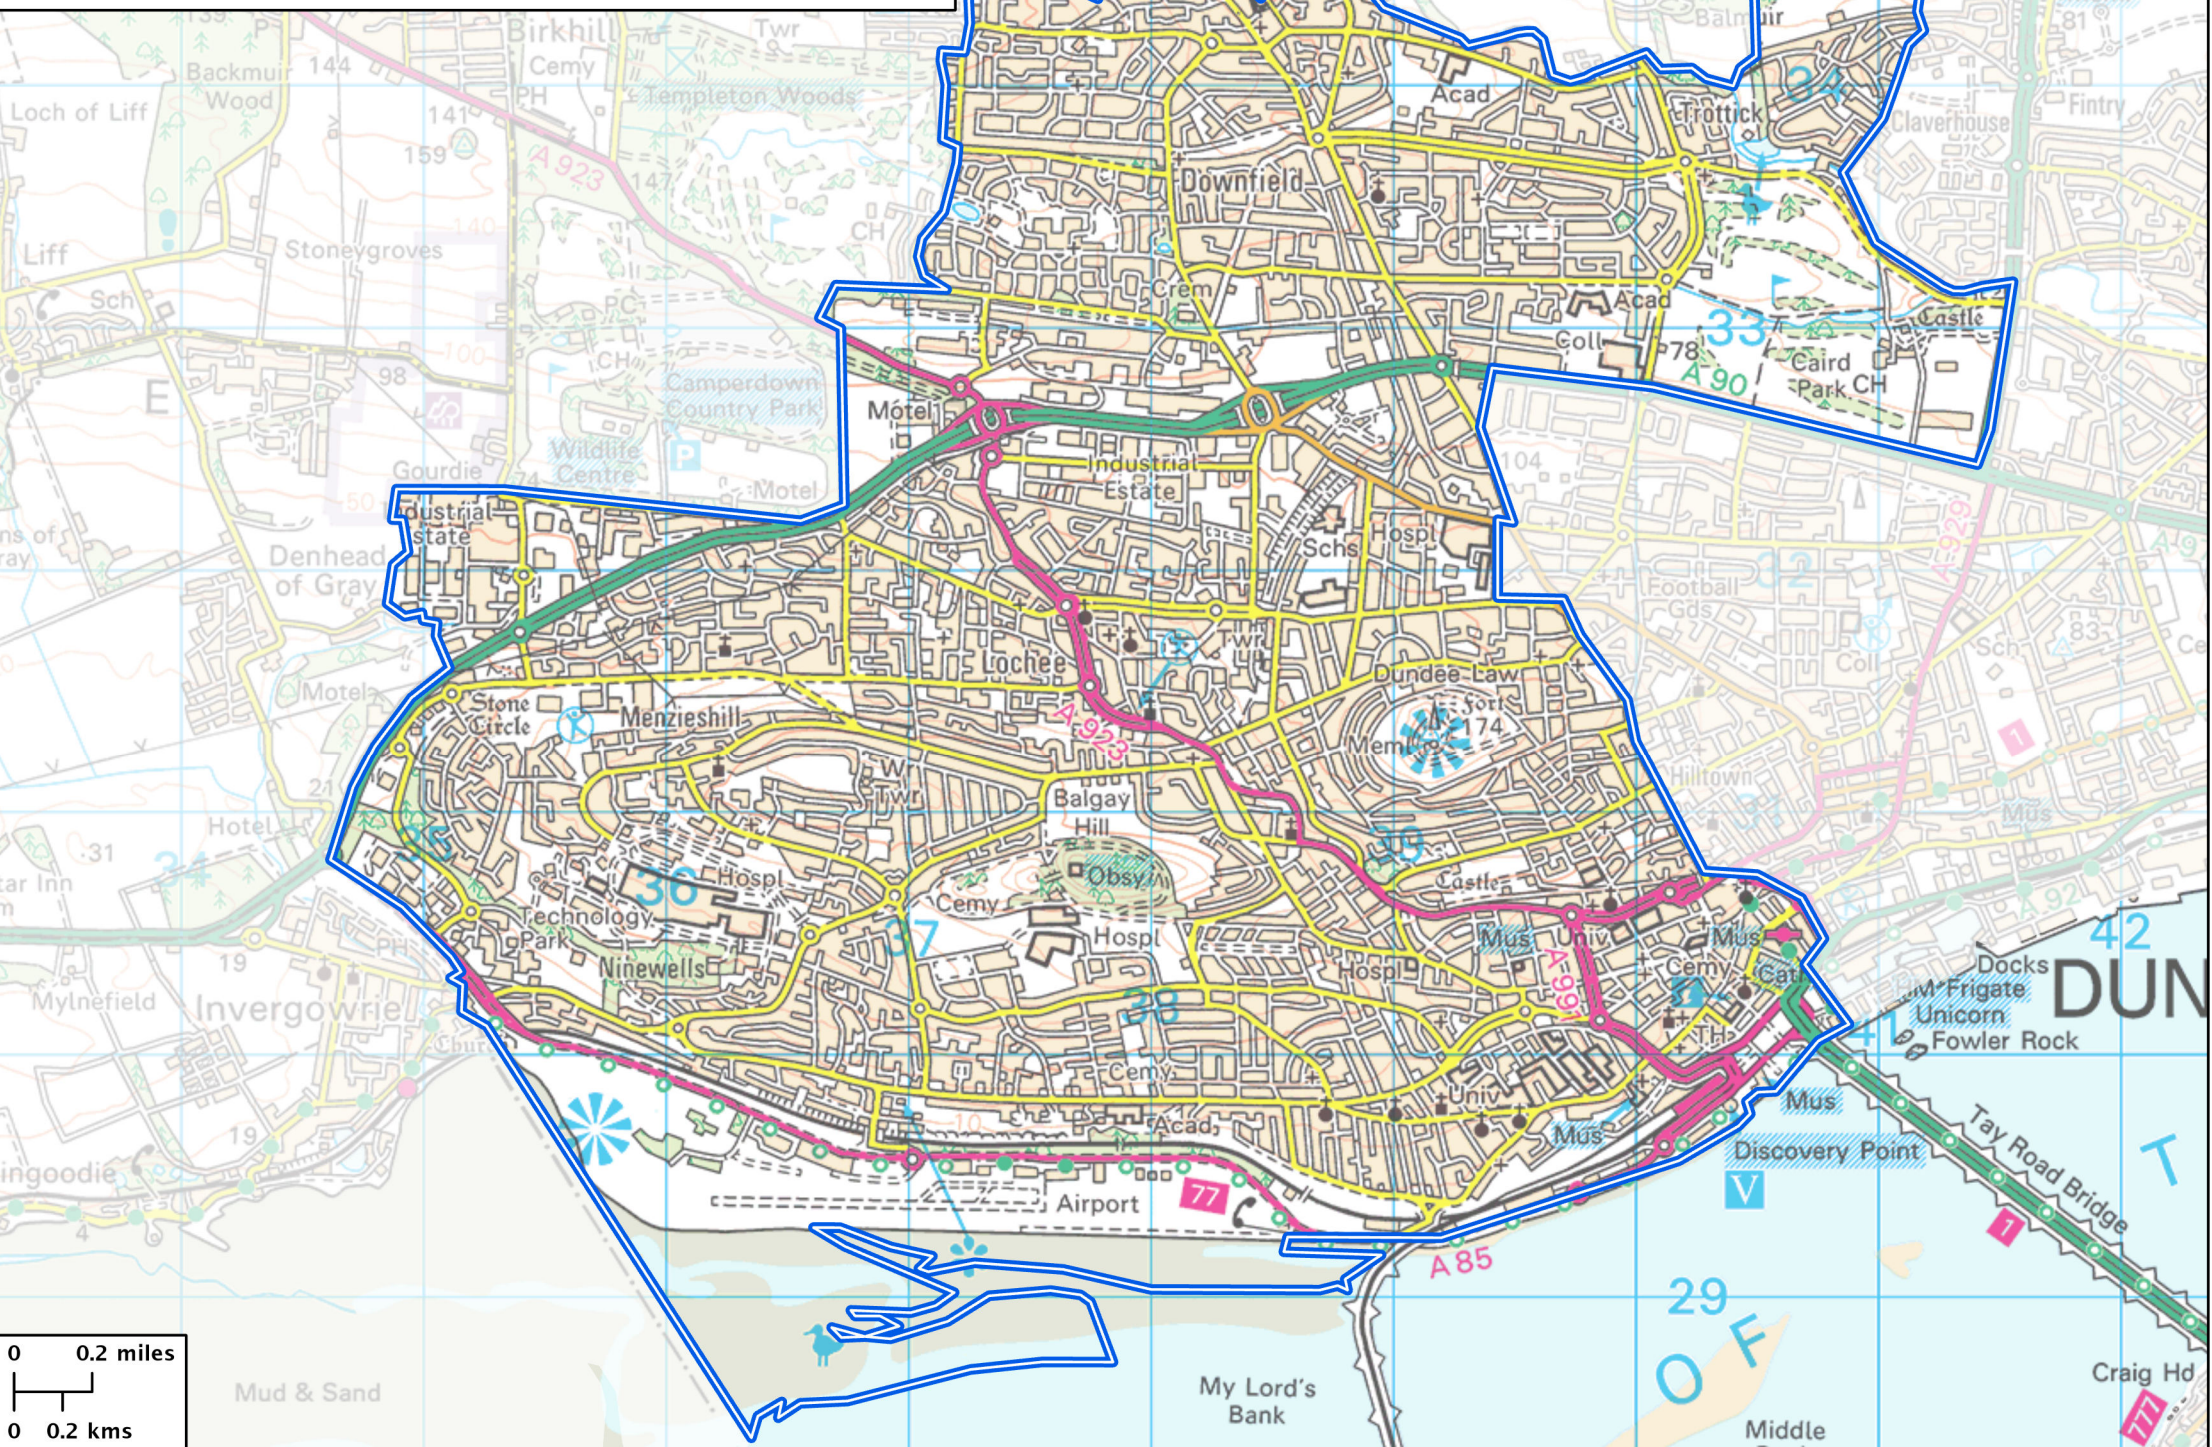

Scottish Parliament Constituencies 1999 - 2011

Dundee West Burgh Constituency

0 0.2 miles
0 0.2 kms

DUN

T

O F

77