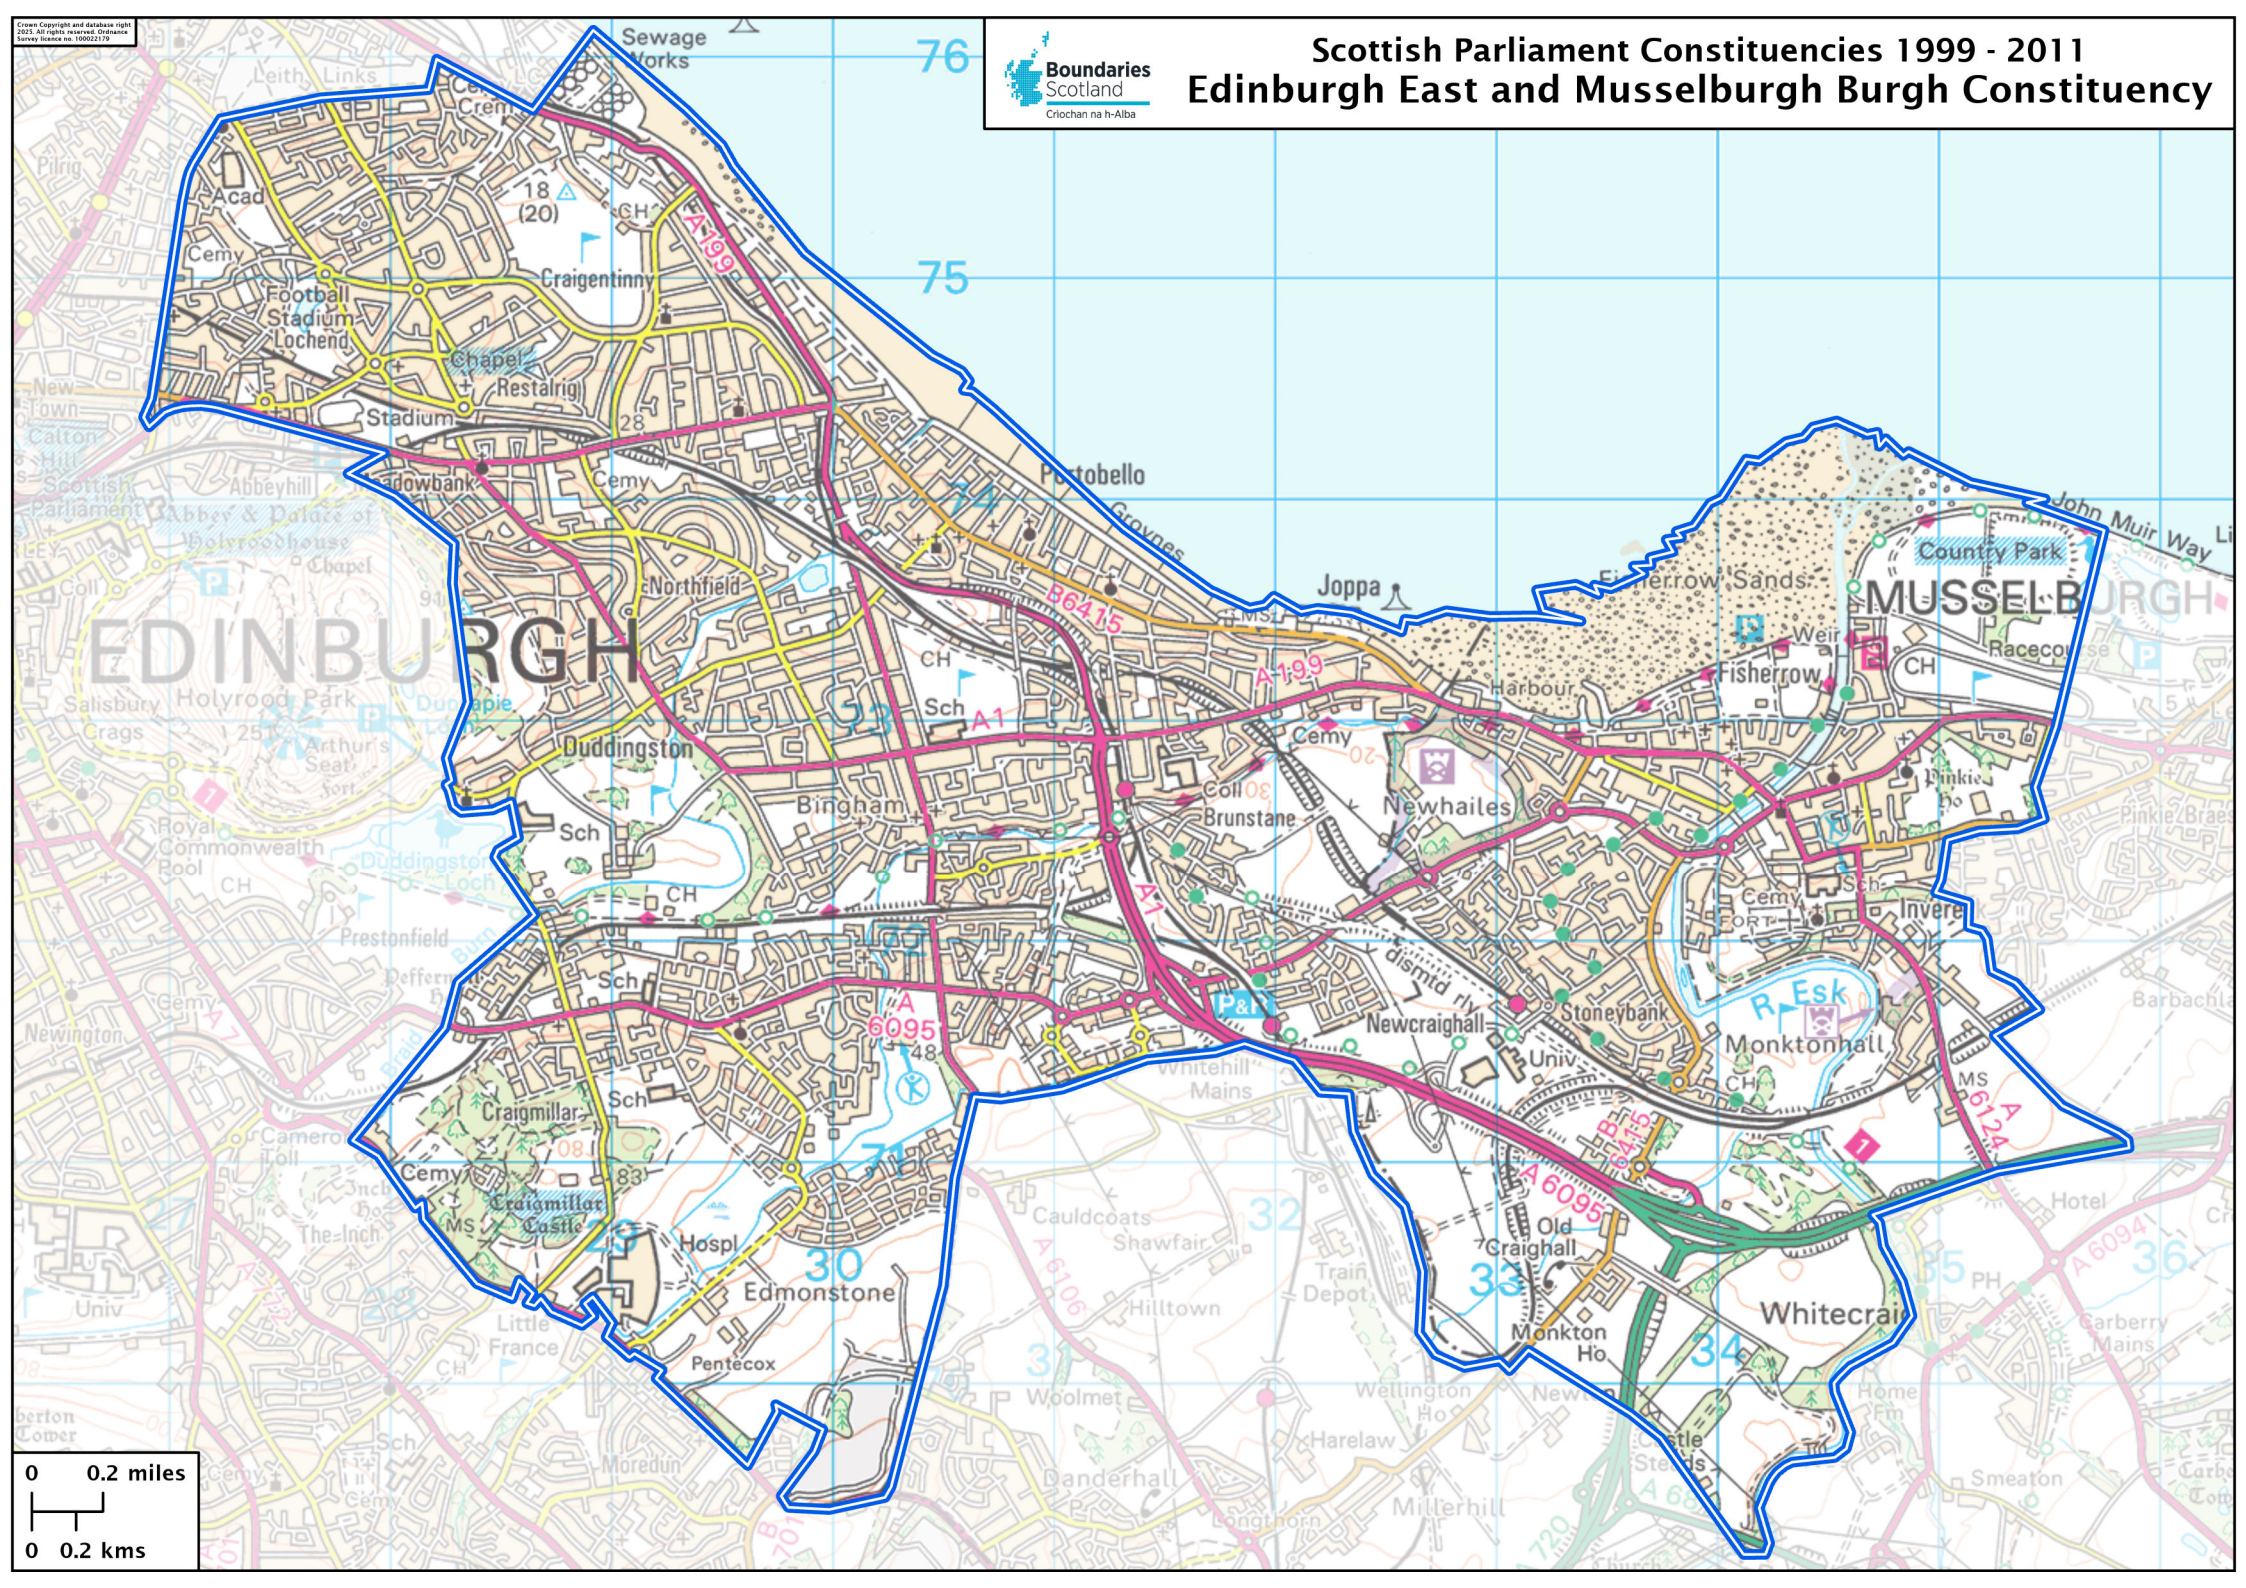

Scottish Parliament Constituencies 1999 - 2011

Edinburgh East and Musselburgh Burgh Constituency

0 0.2 miles
0 0.2 kms