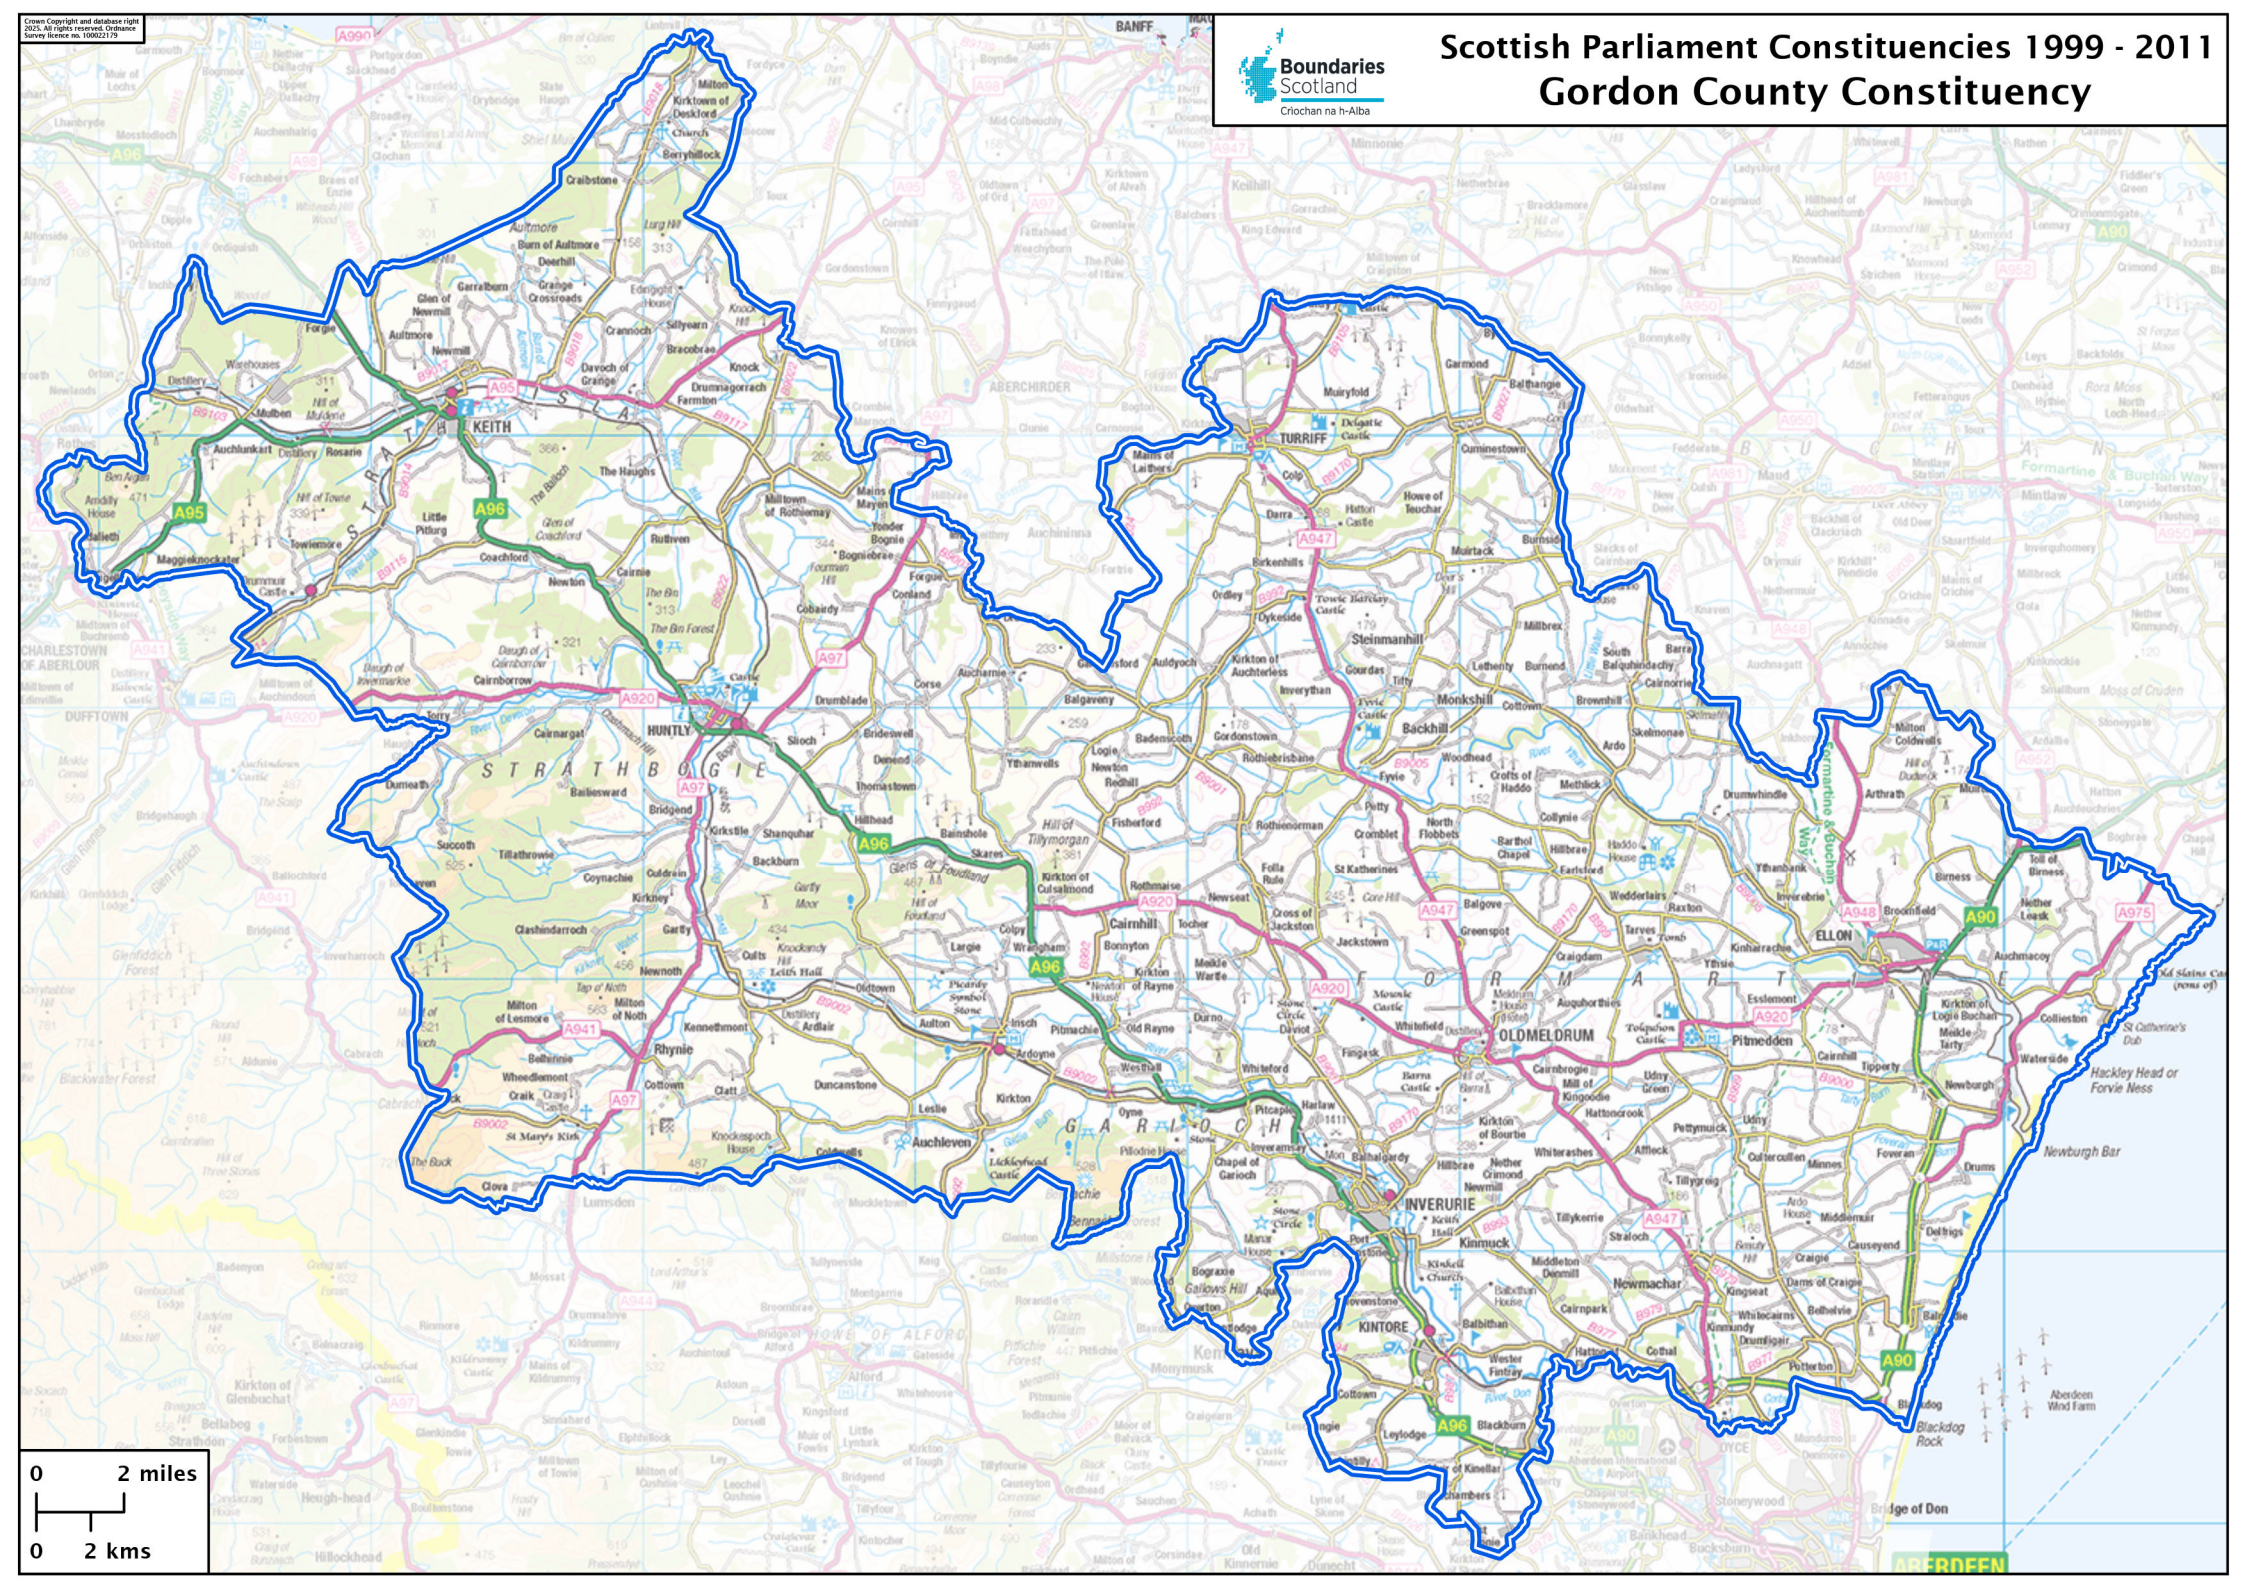

Scottish Parliament Constituencies 1999 - 2011

Gordon County Constituency

ABERDEEN