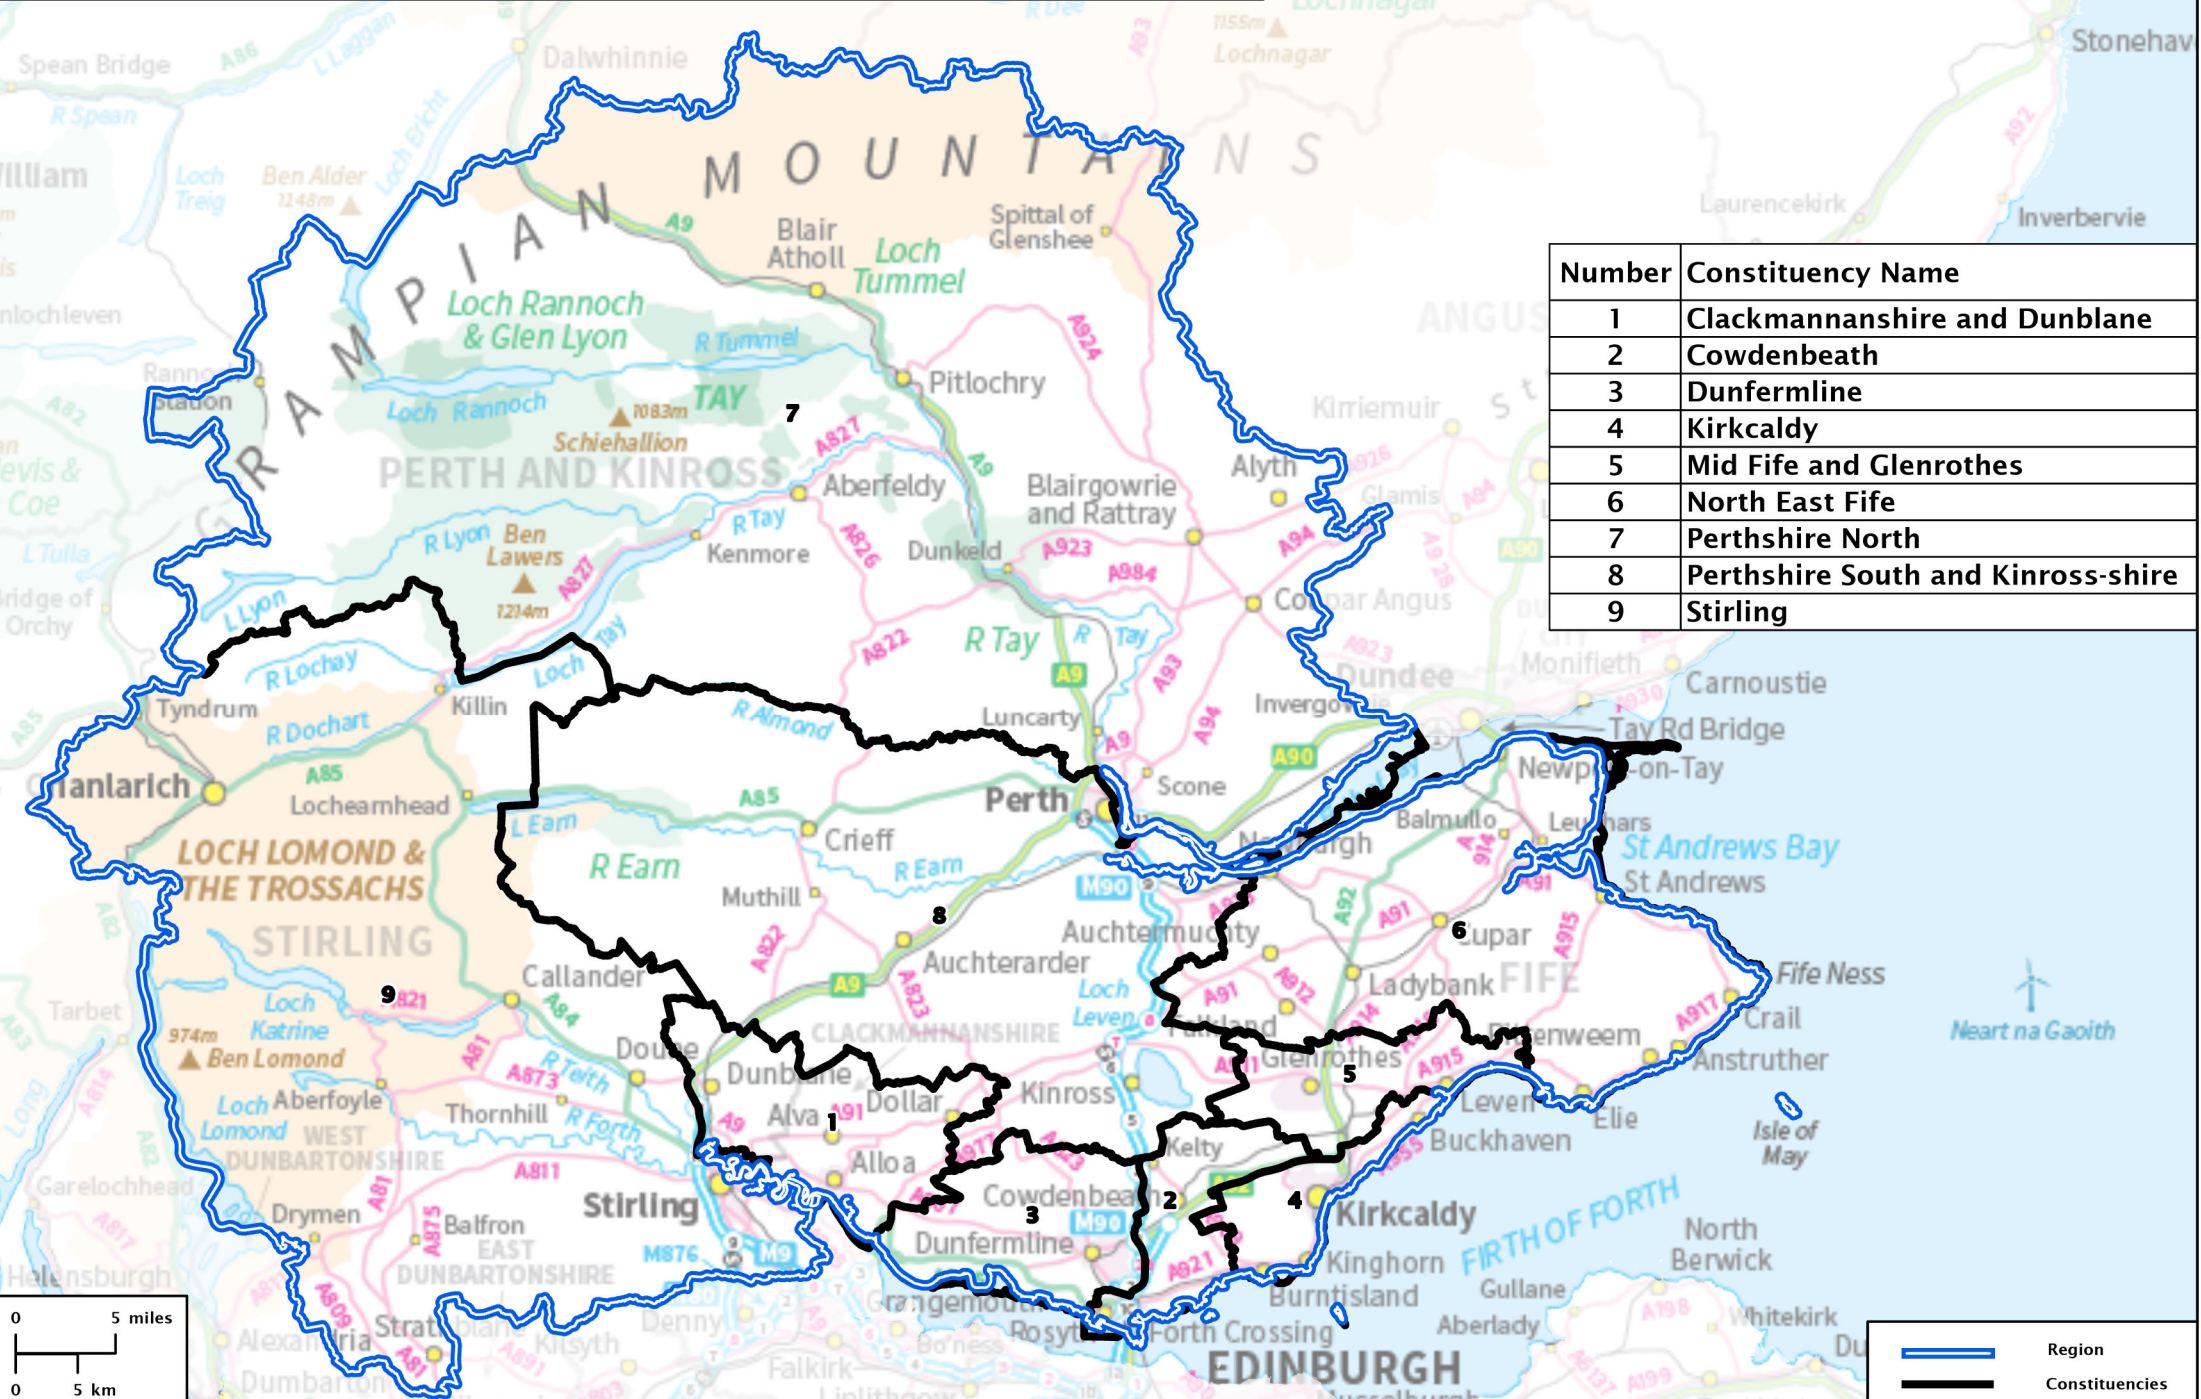

# Scottish Parliament Regions 2011 - 2026

## Mid Scotland and Fife Region and Constituencies

Number	Constituency Name
1	Clackmannanshire and Dunblane
2	Cowdenbeath
3	Dunfermline
4	Kirkcaldy
5	Mid Fife and Glenrothes
6	North East Fife
7	Perthshire North
8	Perthshire South and Kinross-shire
9	Stirling

 Region  
 Constituencies