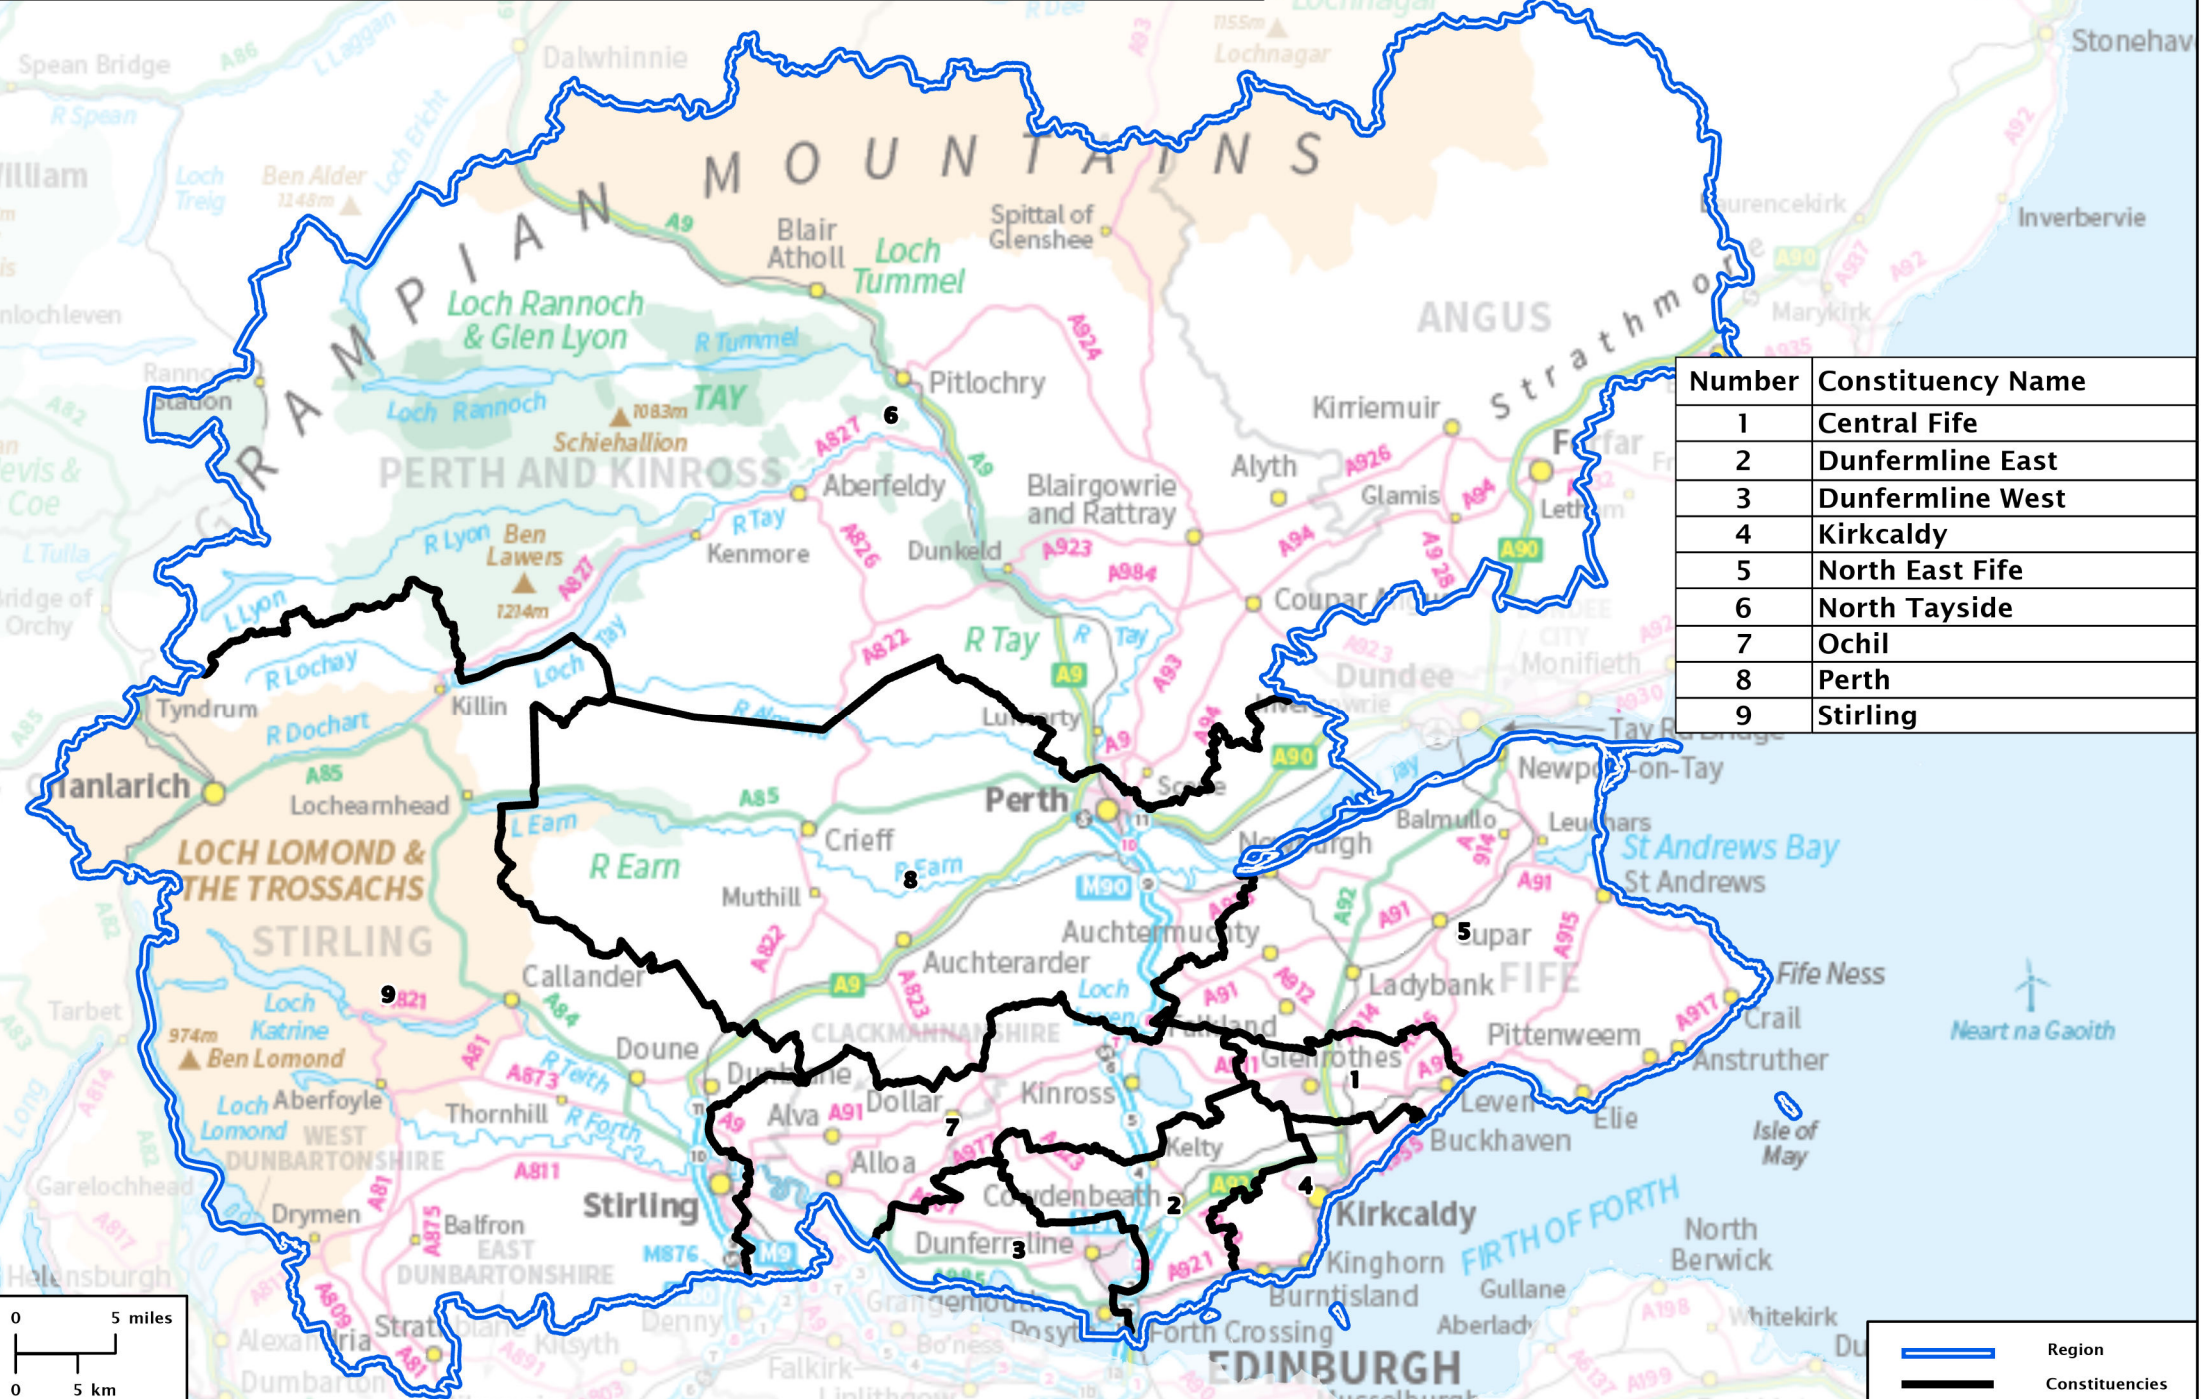

# Scottish Parliament Regions 1999 - 2011

## Mid Scotland and Fife Region and Constituencies

Number	Constituency Name
1	Central Fife
2	Dunfermline East
3	Dunfermline West
4	Kirkcaldy
5	North East Fife
6	North Tayside
7	Ochil
8	Perth
9	Stirling