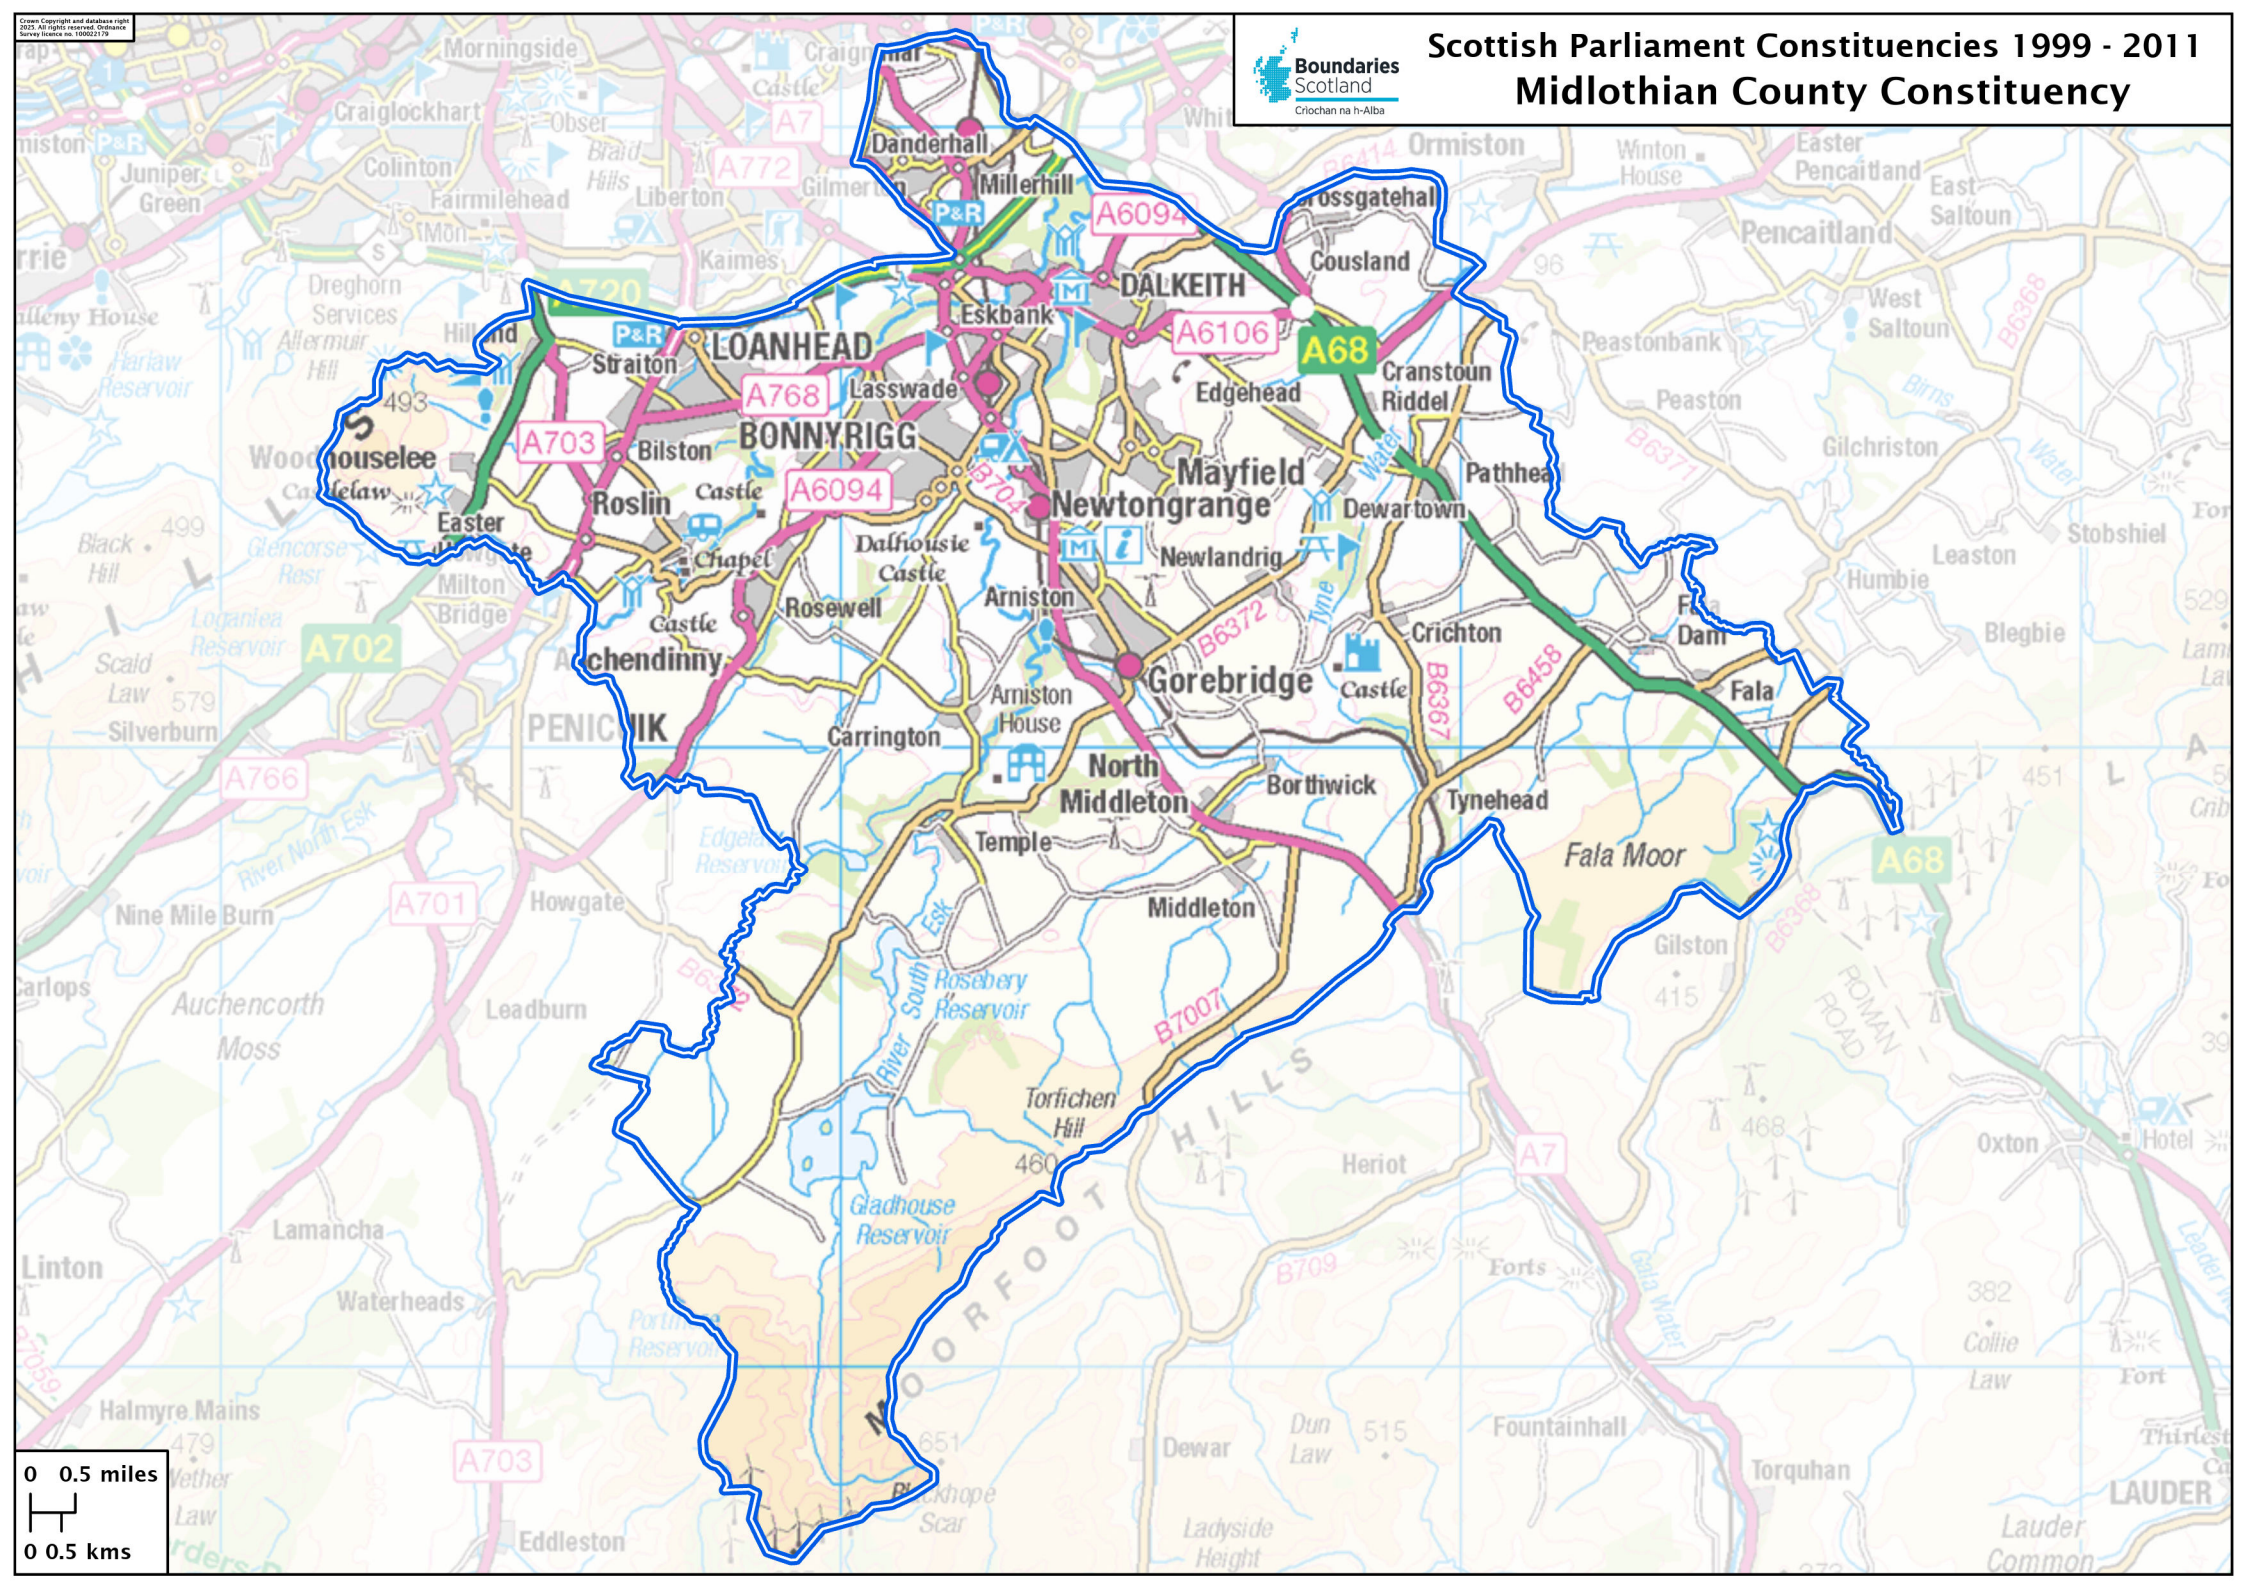

Scottish Parliament Constituencies 1999 - 2011

Midlothian County Constituency

0 0.5 miles
0 0.5 kms