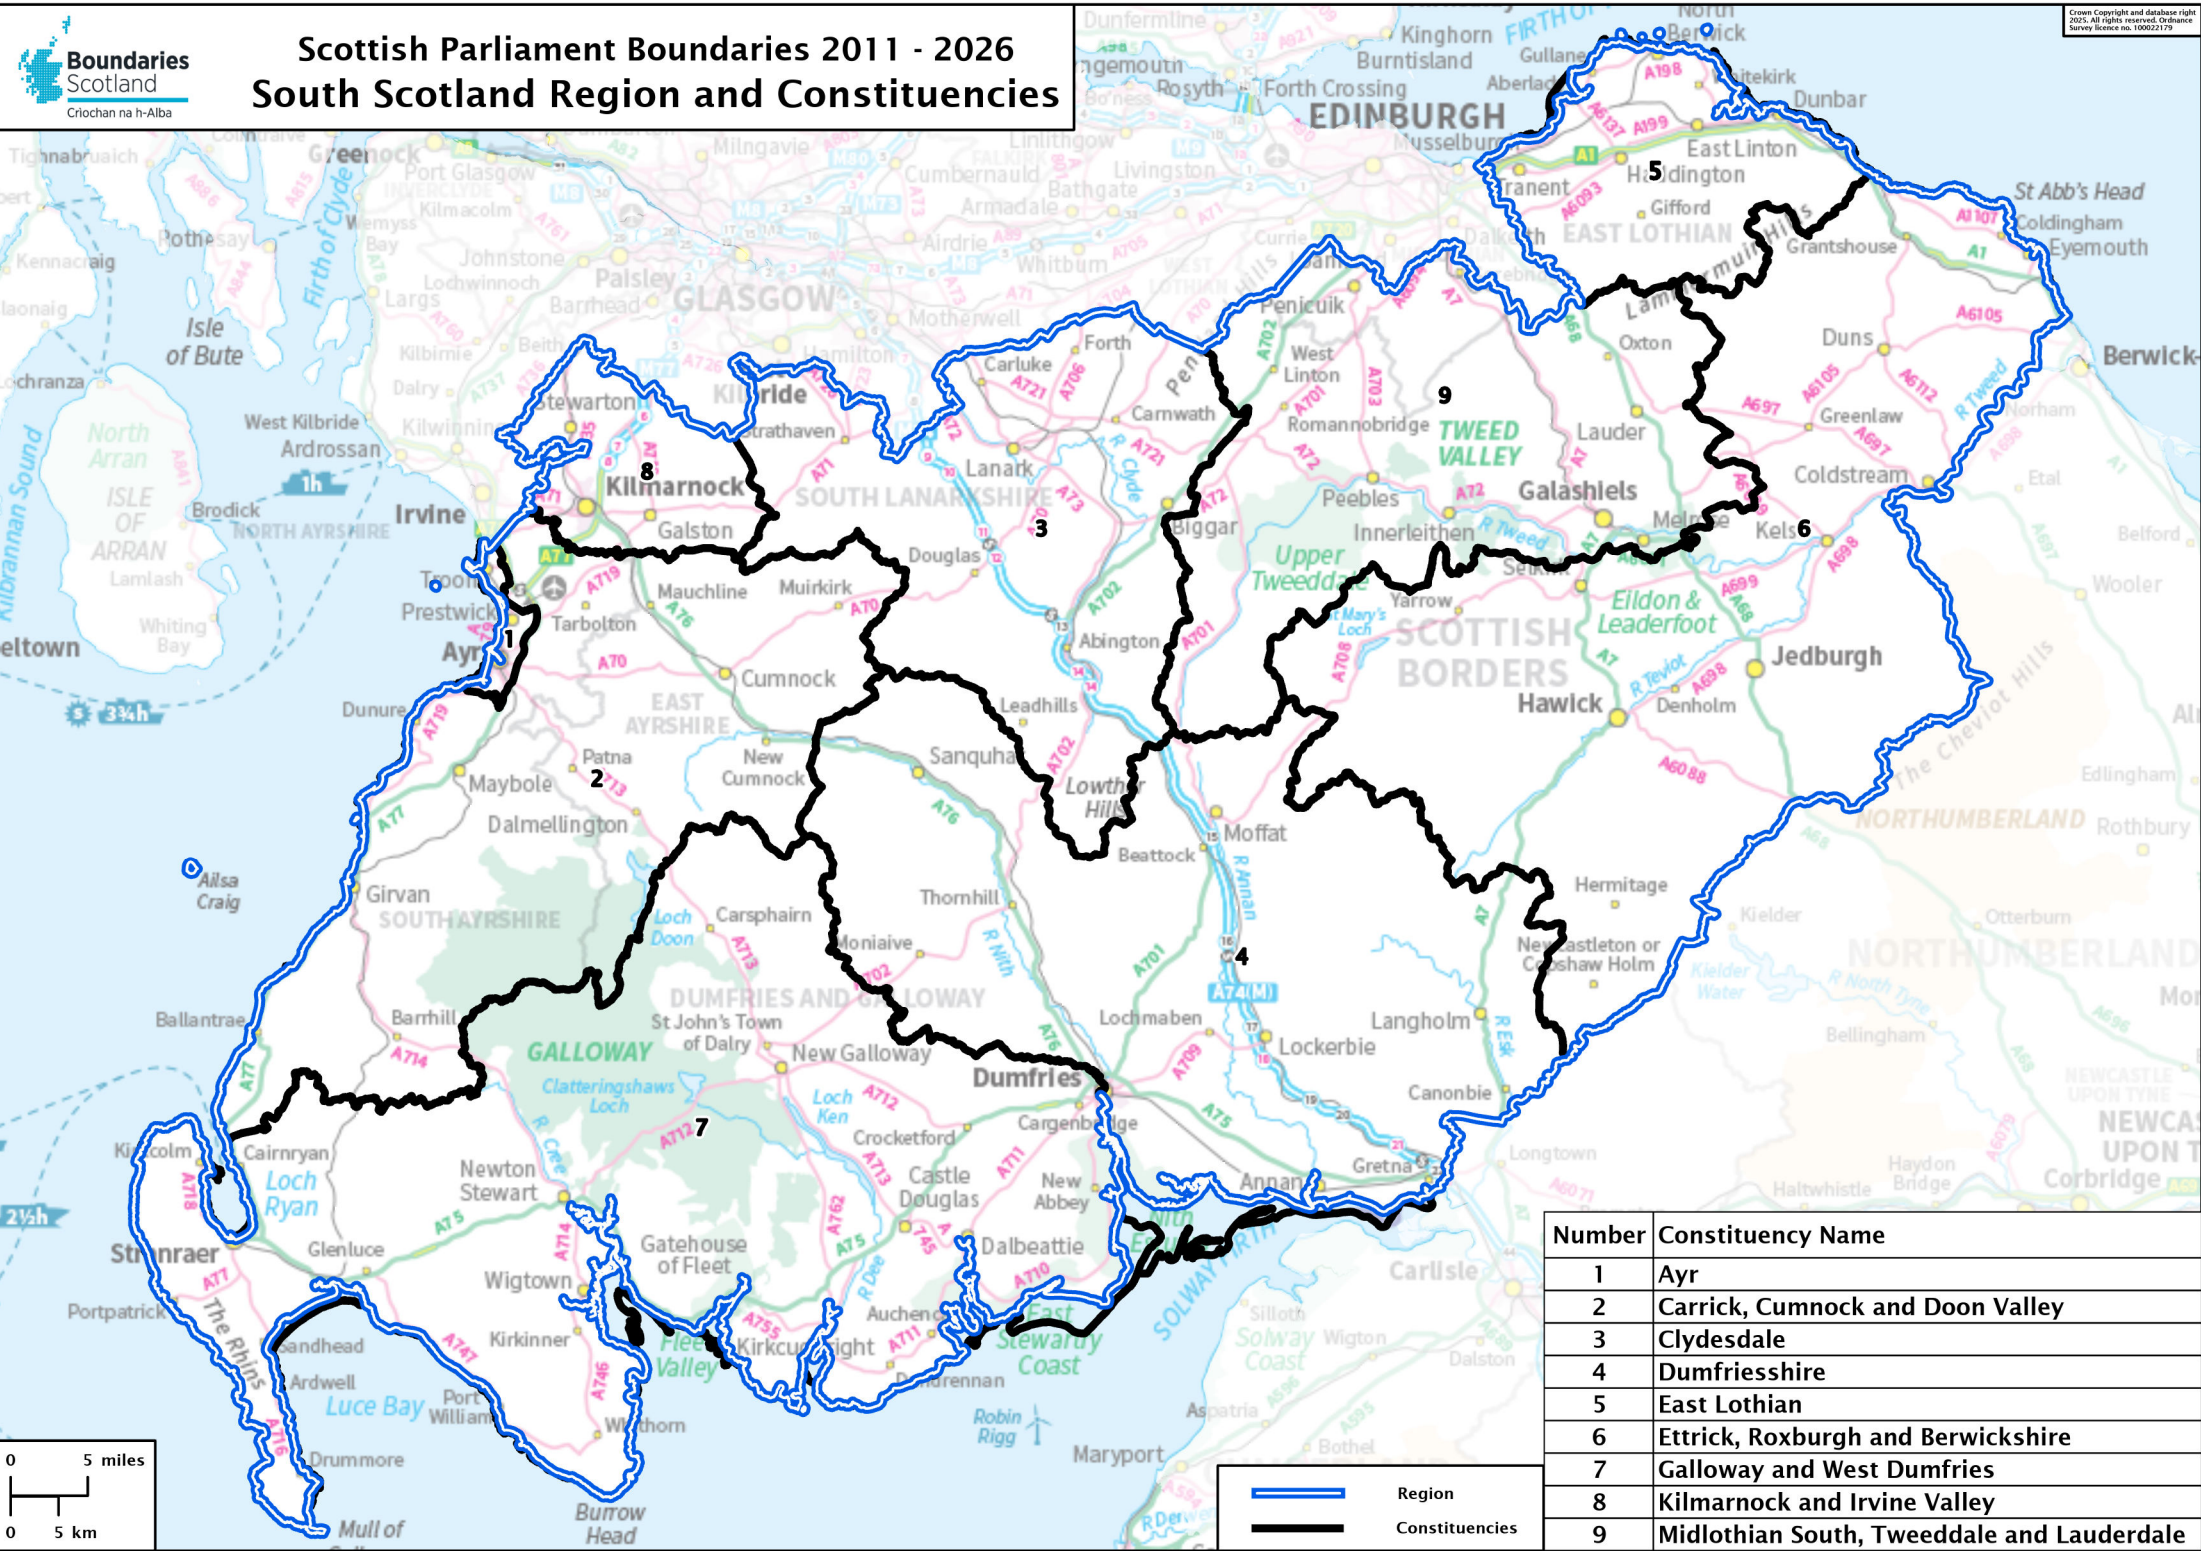

Scottish Parliament Boundaries 2011 - 2026

South Scotland Region and Constituencies

Number	Constituency Name
1	Ayr
2	Carrick, Cumnock and Doon Valley
3	Clydesdale
4	Dumfriesshire
5	East Lothian
6	Ettrick, Roxburgh and Berwickshire
7	Galloway and West Dumfries
8	Kilmarnock and Irvine Valley
9	Midlothian South, Tweeddale and Lauderdale