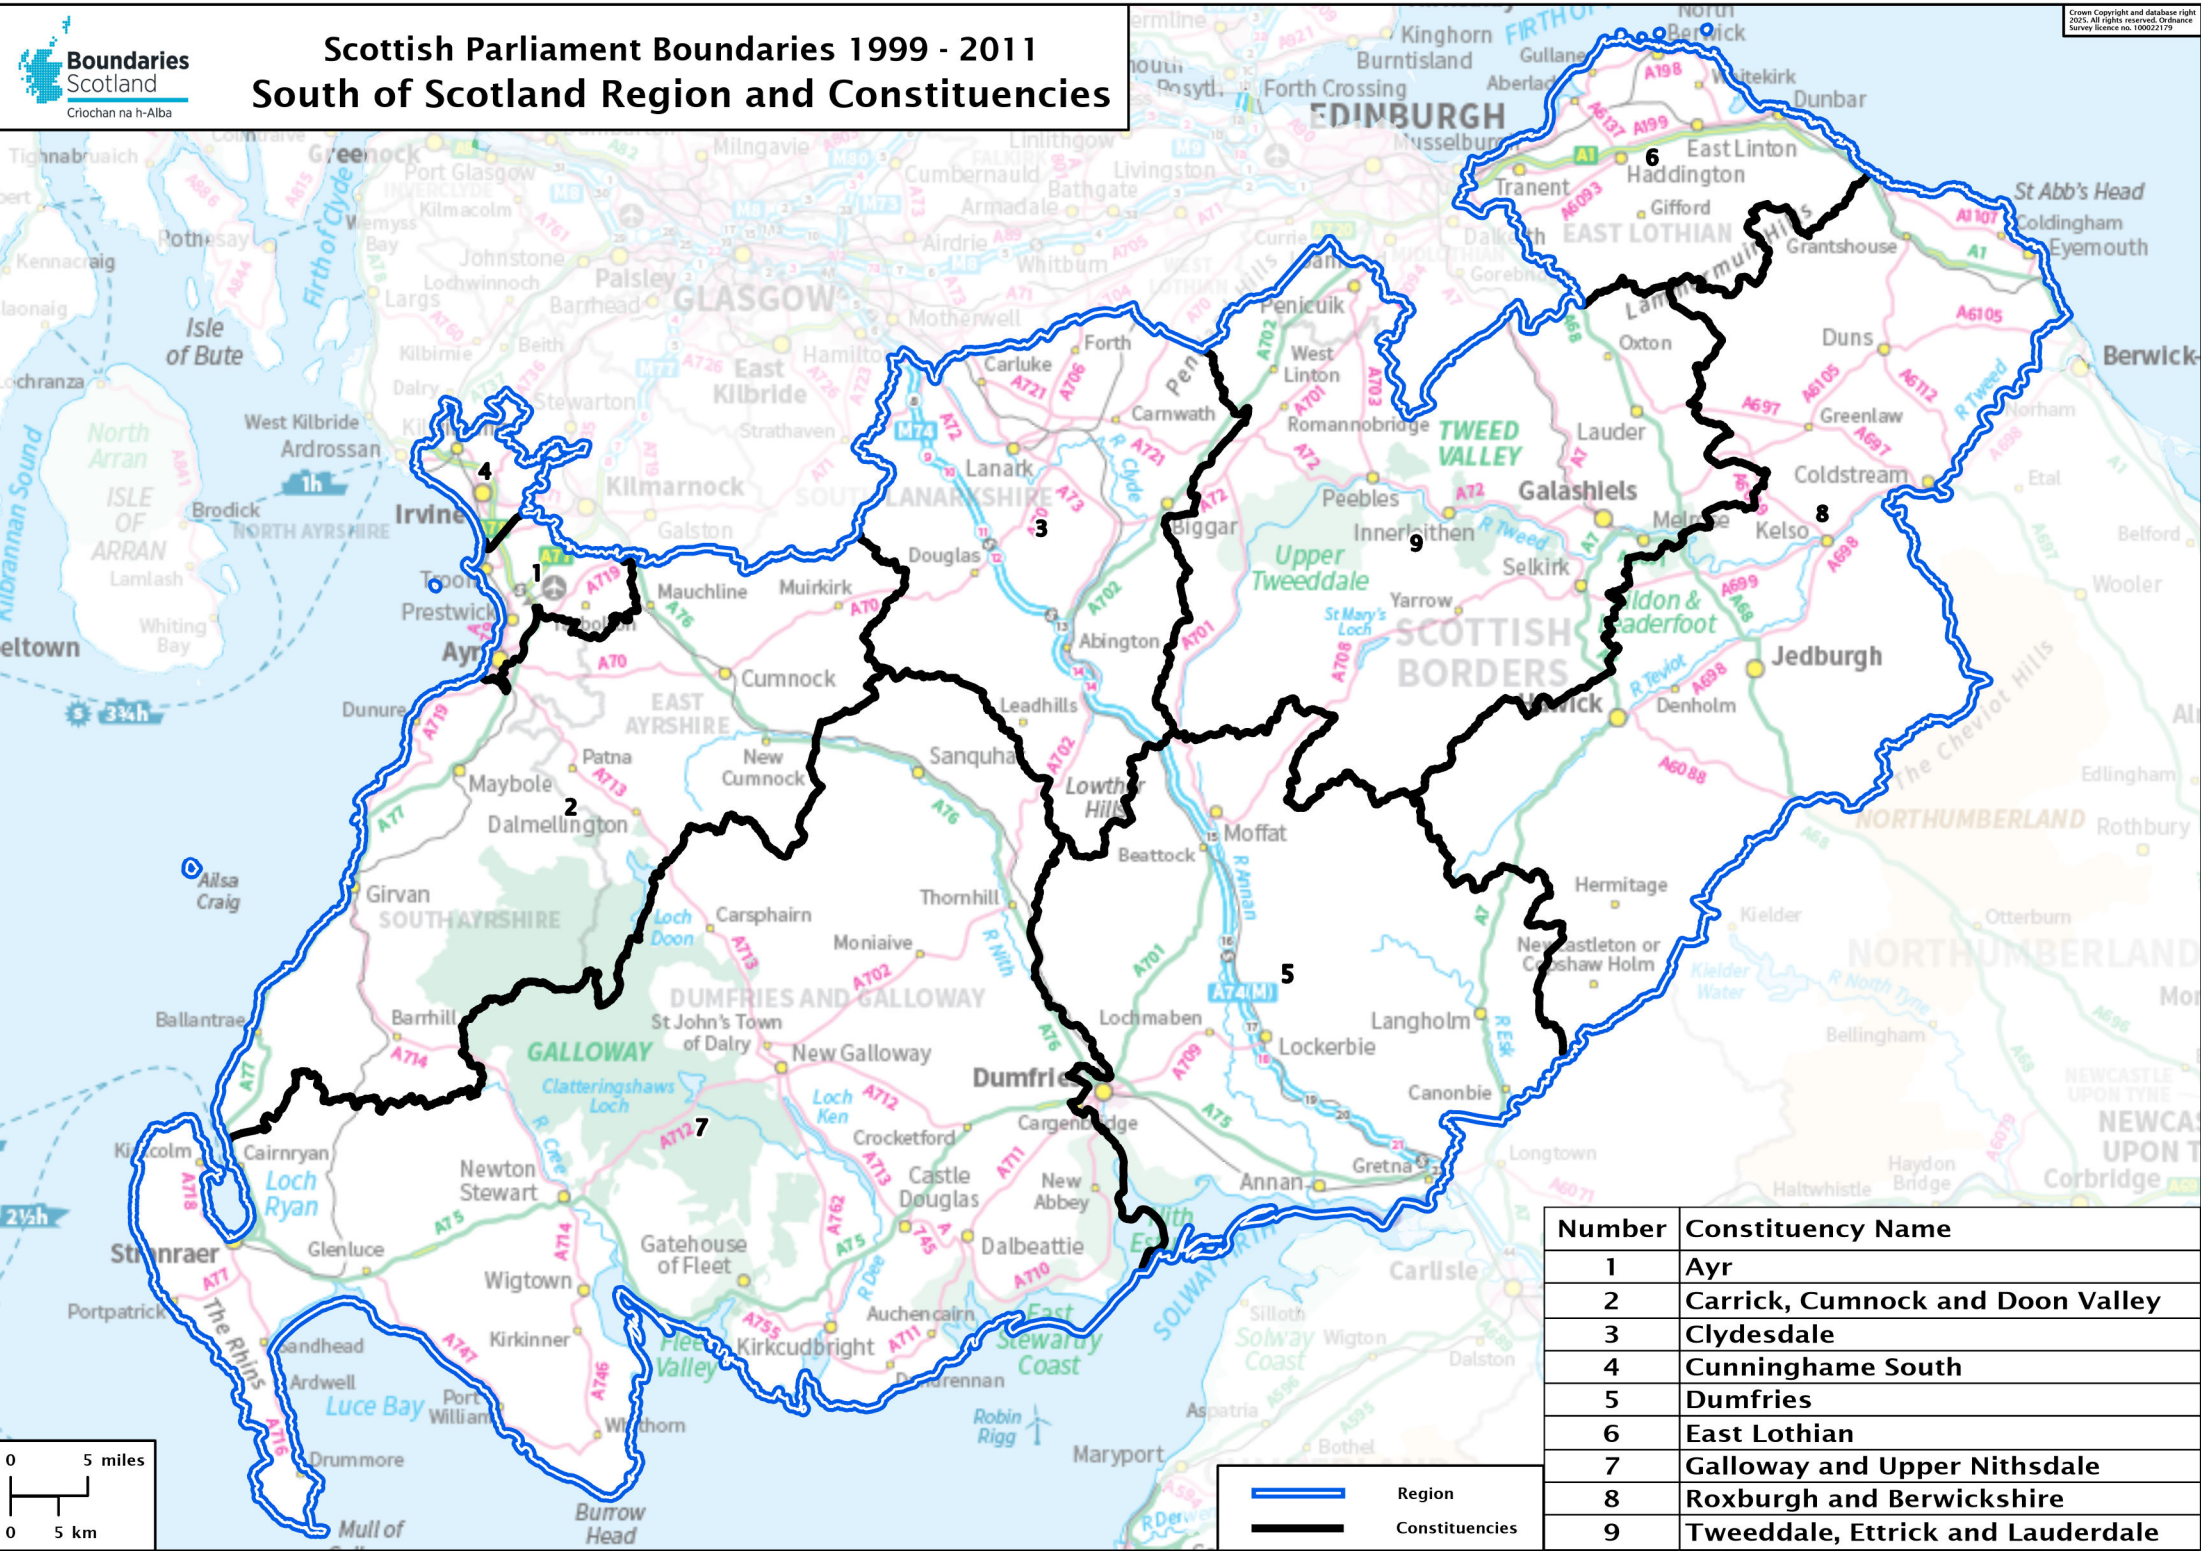

Scottish Parliament Boundaries 1999 - 2011 South of Scotland Region and Constituencies

Number	Constituency Name
1	Ayr
2	Carrick, Cumnock and Doon Valley
3	Clydesdale
4	Cunninghame South
5	Dumfries
6	East Lothian
7	Galloway and Upper Nithsdale
8	Roxburgh and Berwickshire
9	Tweeddale, Ettrick and Lauderdale