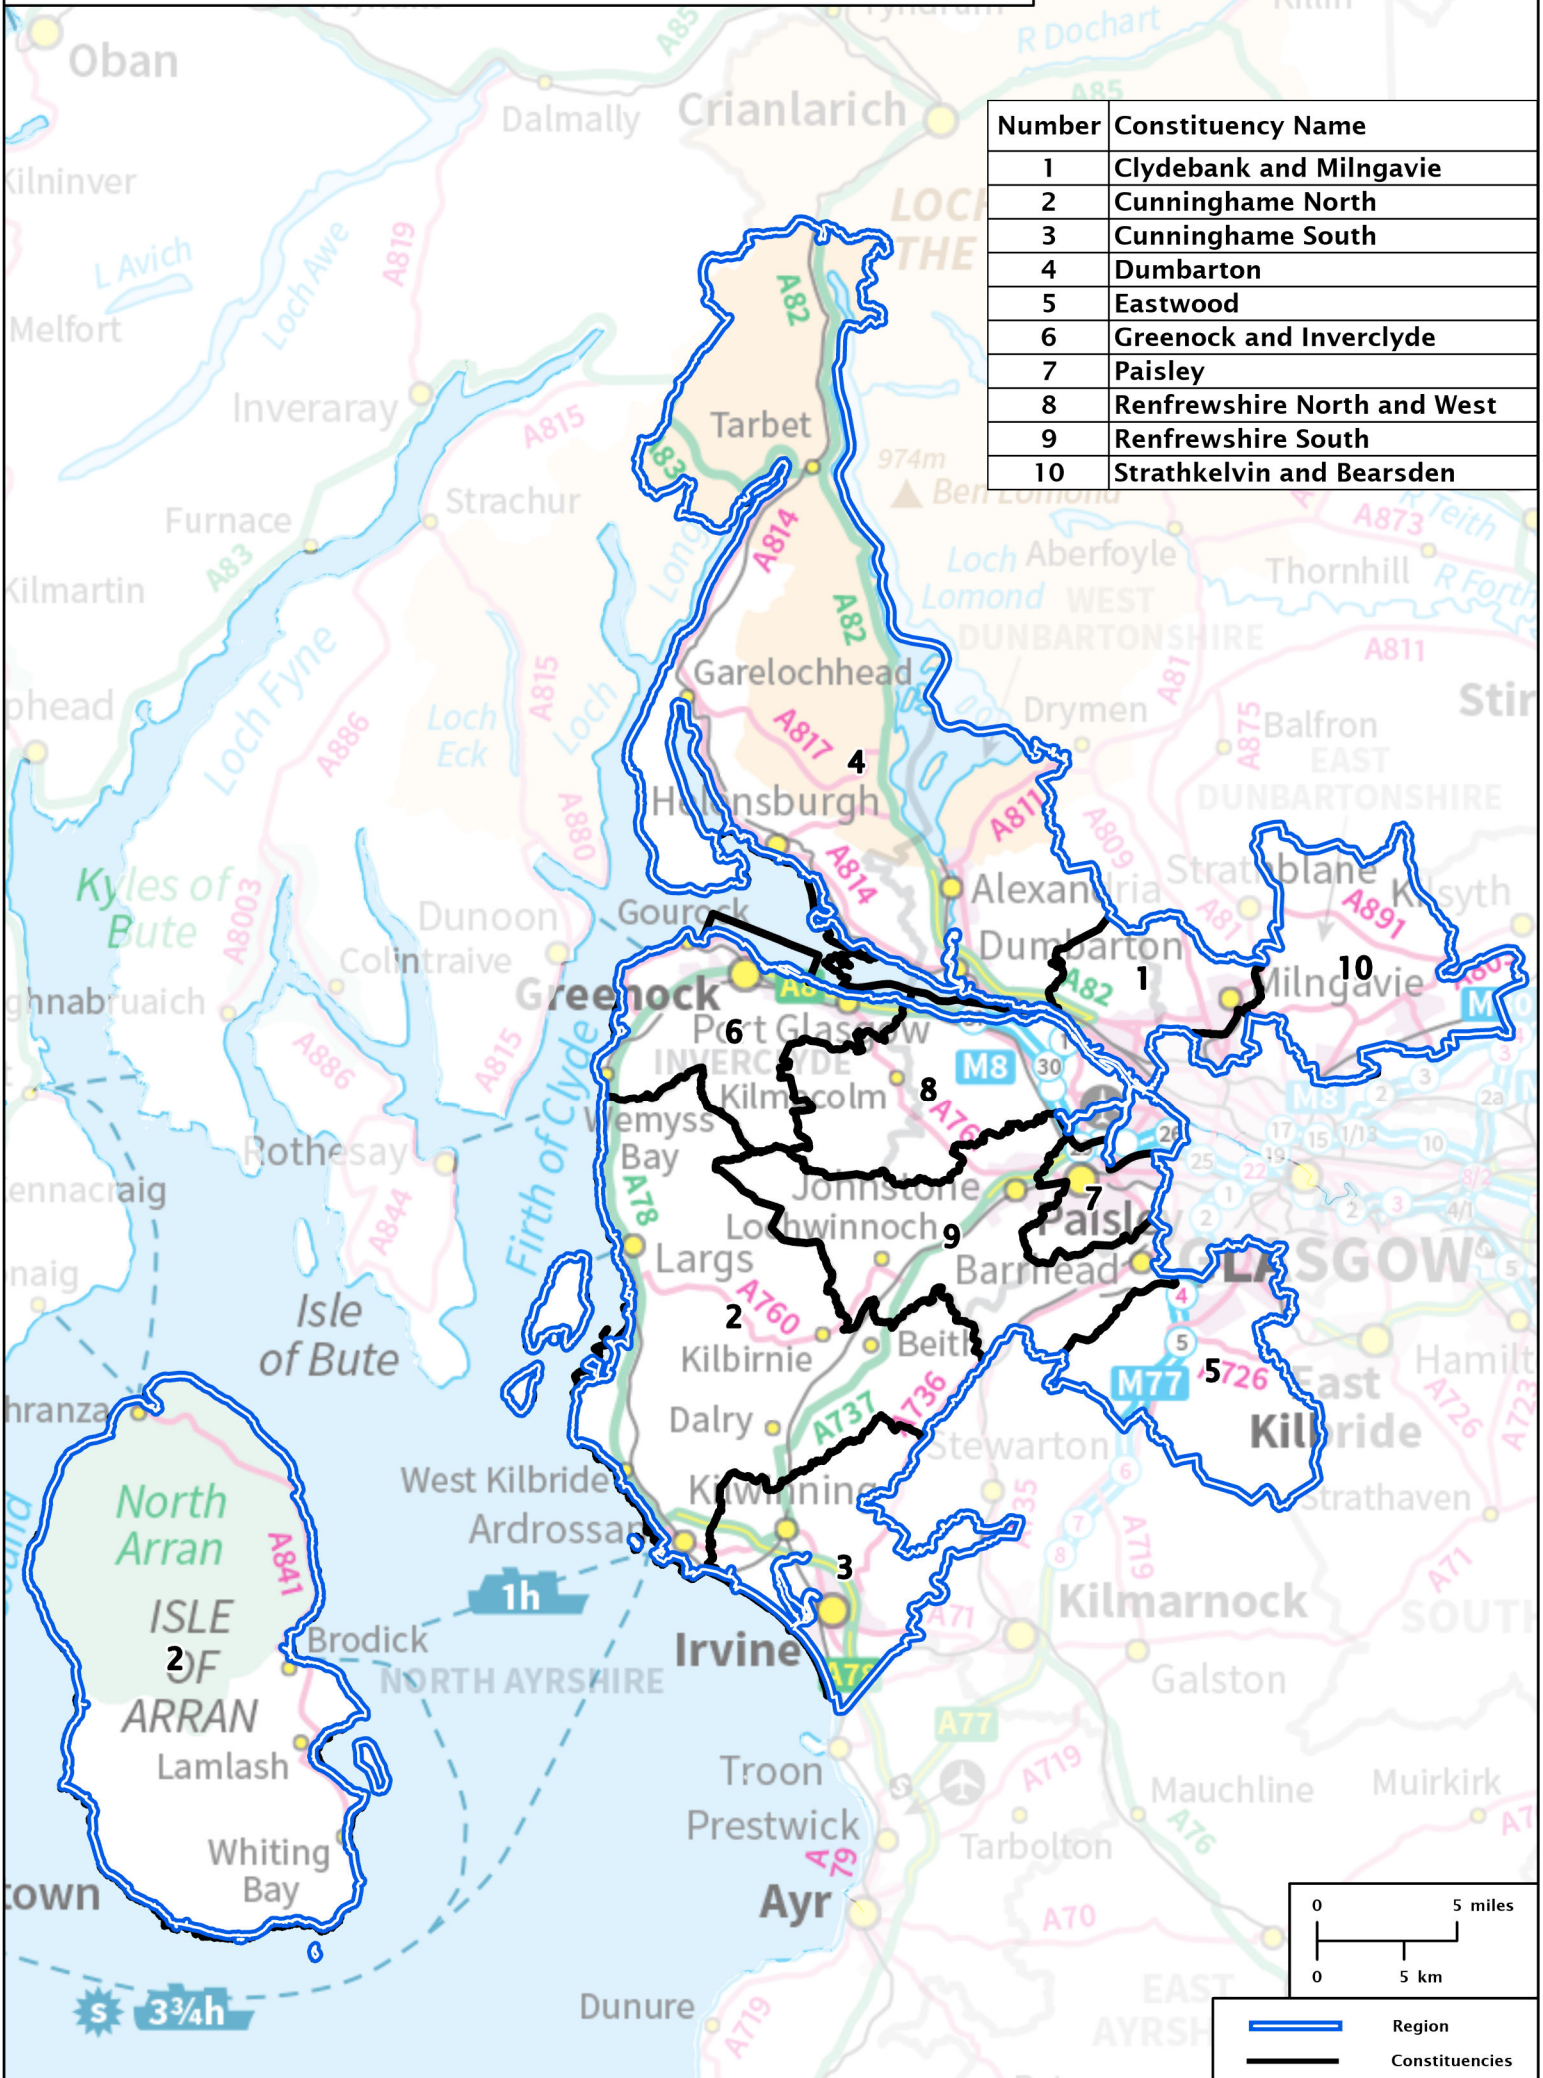

Scottish Parliament Boundaries 2011 - 2026 West Scotland Region and Constituencies

Number	Constituency Name
1	Clydebank and Milngavie
2	Cunninghame North
3	Cunninghame South
4	Dumbarton
5	Eastwood
6	Greenock and Inverclyde
7	Paisley
8	Renfrewshire North and West
9	Renfrewshire South
10	Strathkelvin and Bearsden

0 5 miles
0 5 km

Region
Constituencies