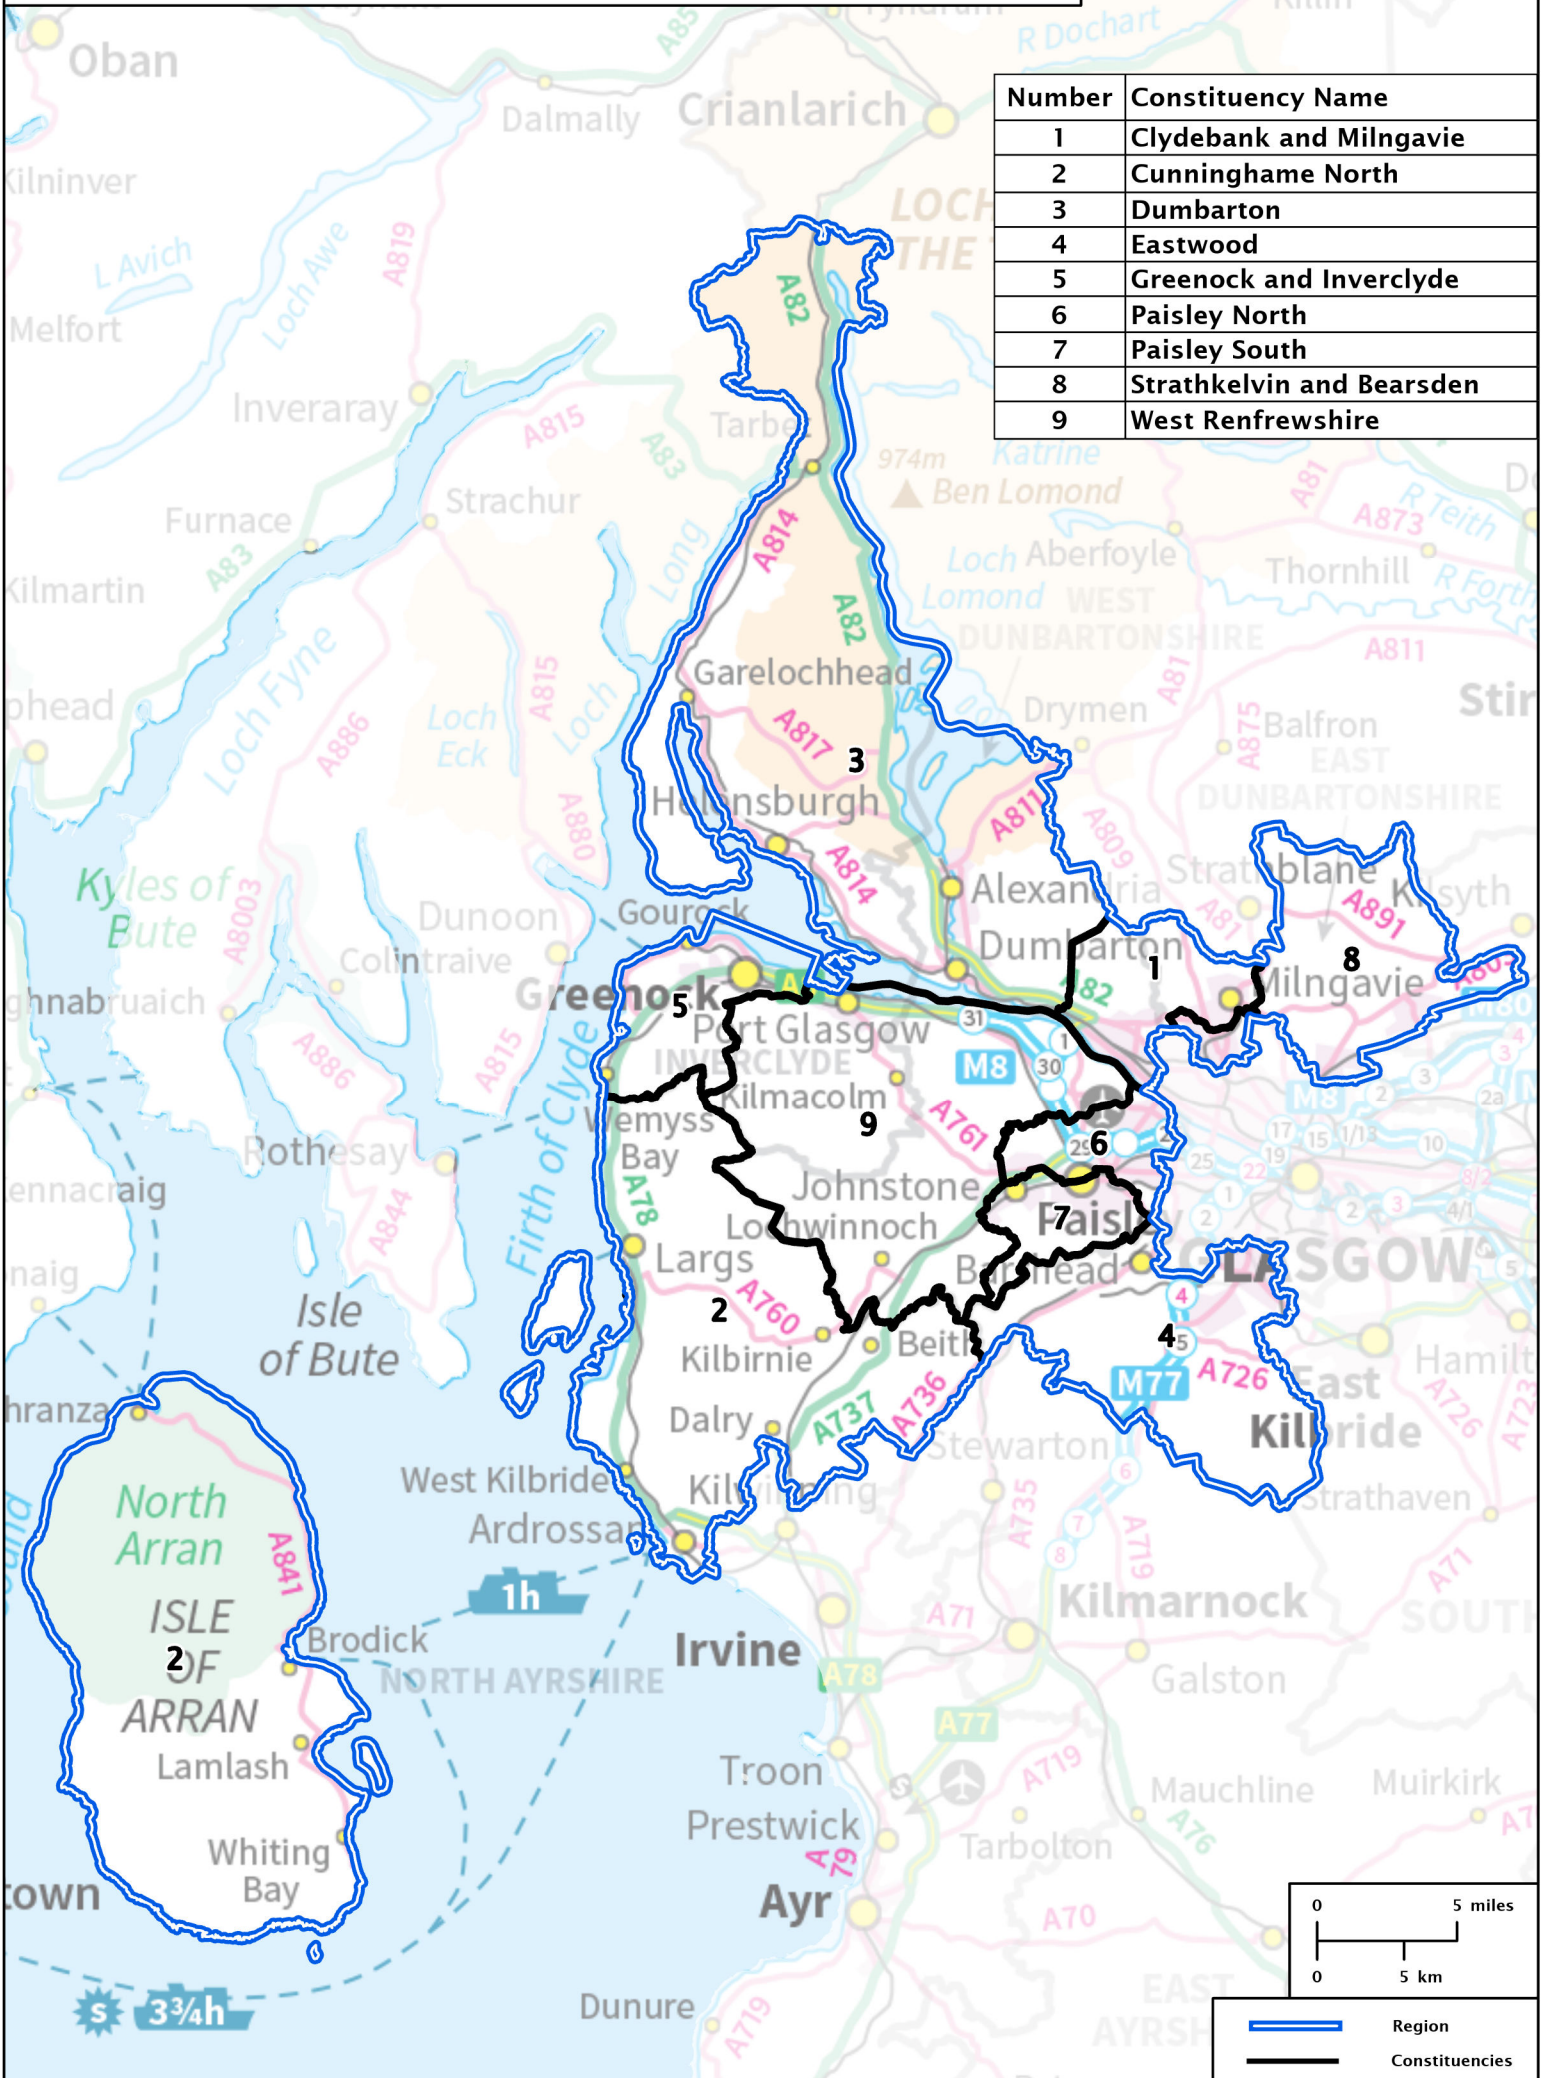

# Scottish Parliament Boundaries 1999 - 2011 West of Scotland Region and Constituencies

Number	Constituency Name
1	Clydebank and Milngavie
2	Cunninghame North
3	Dumbarton
4	Eastwood
5	Greenock and Inverclyde
6	Paisley North
7	Paisley South
8	Strathkelvin and Bearsden
9	West Renfrewshire

0 5 miles  
0 5 km

Region

Constituencies