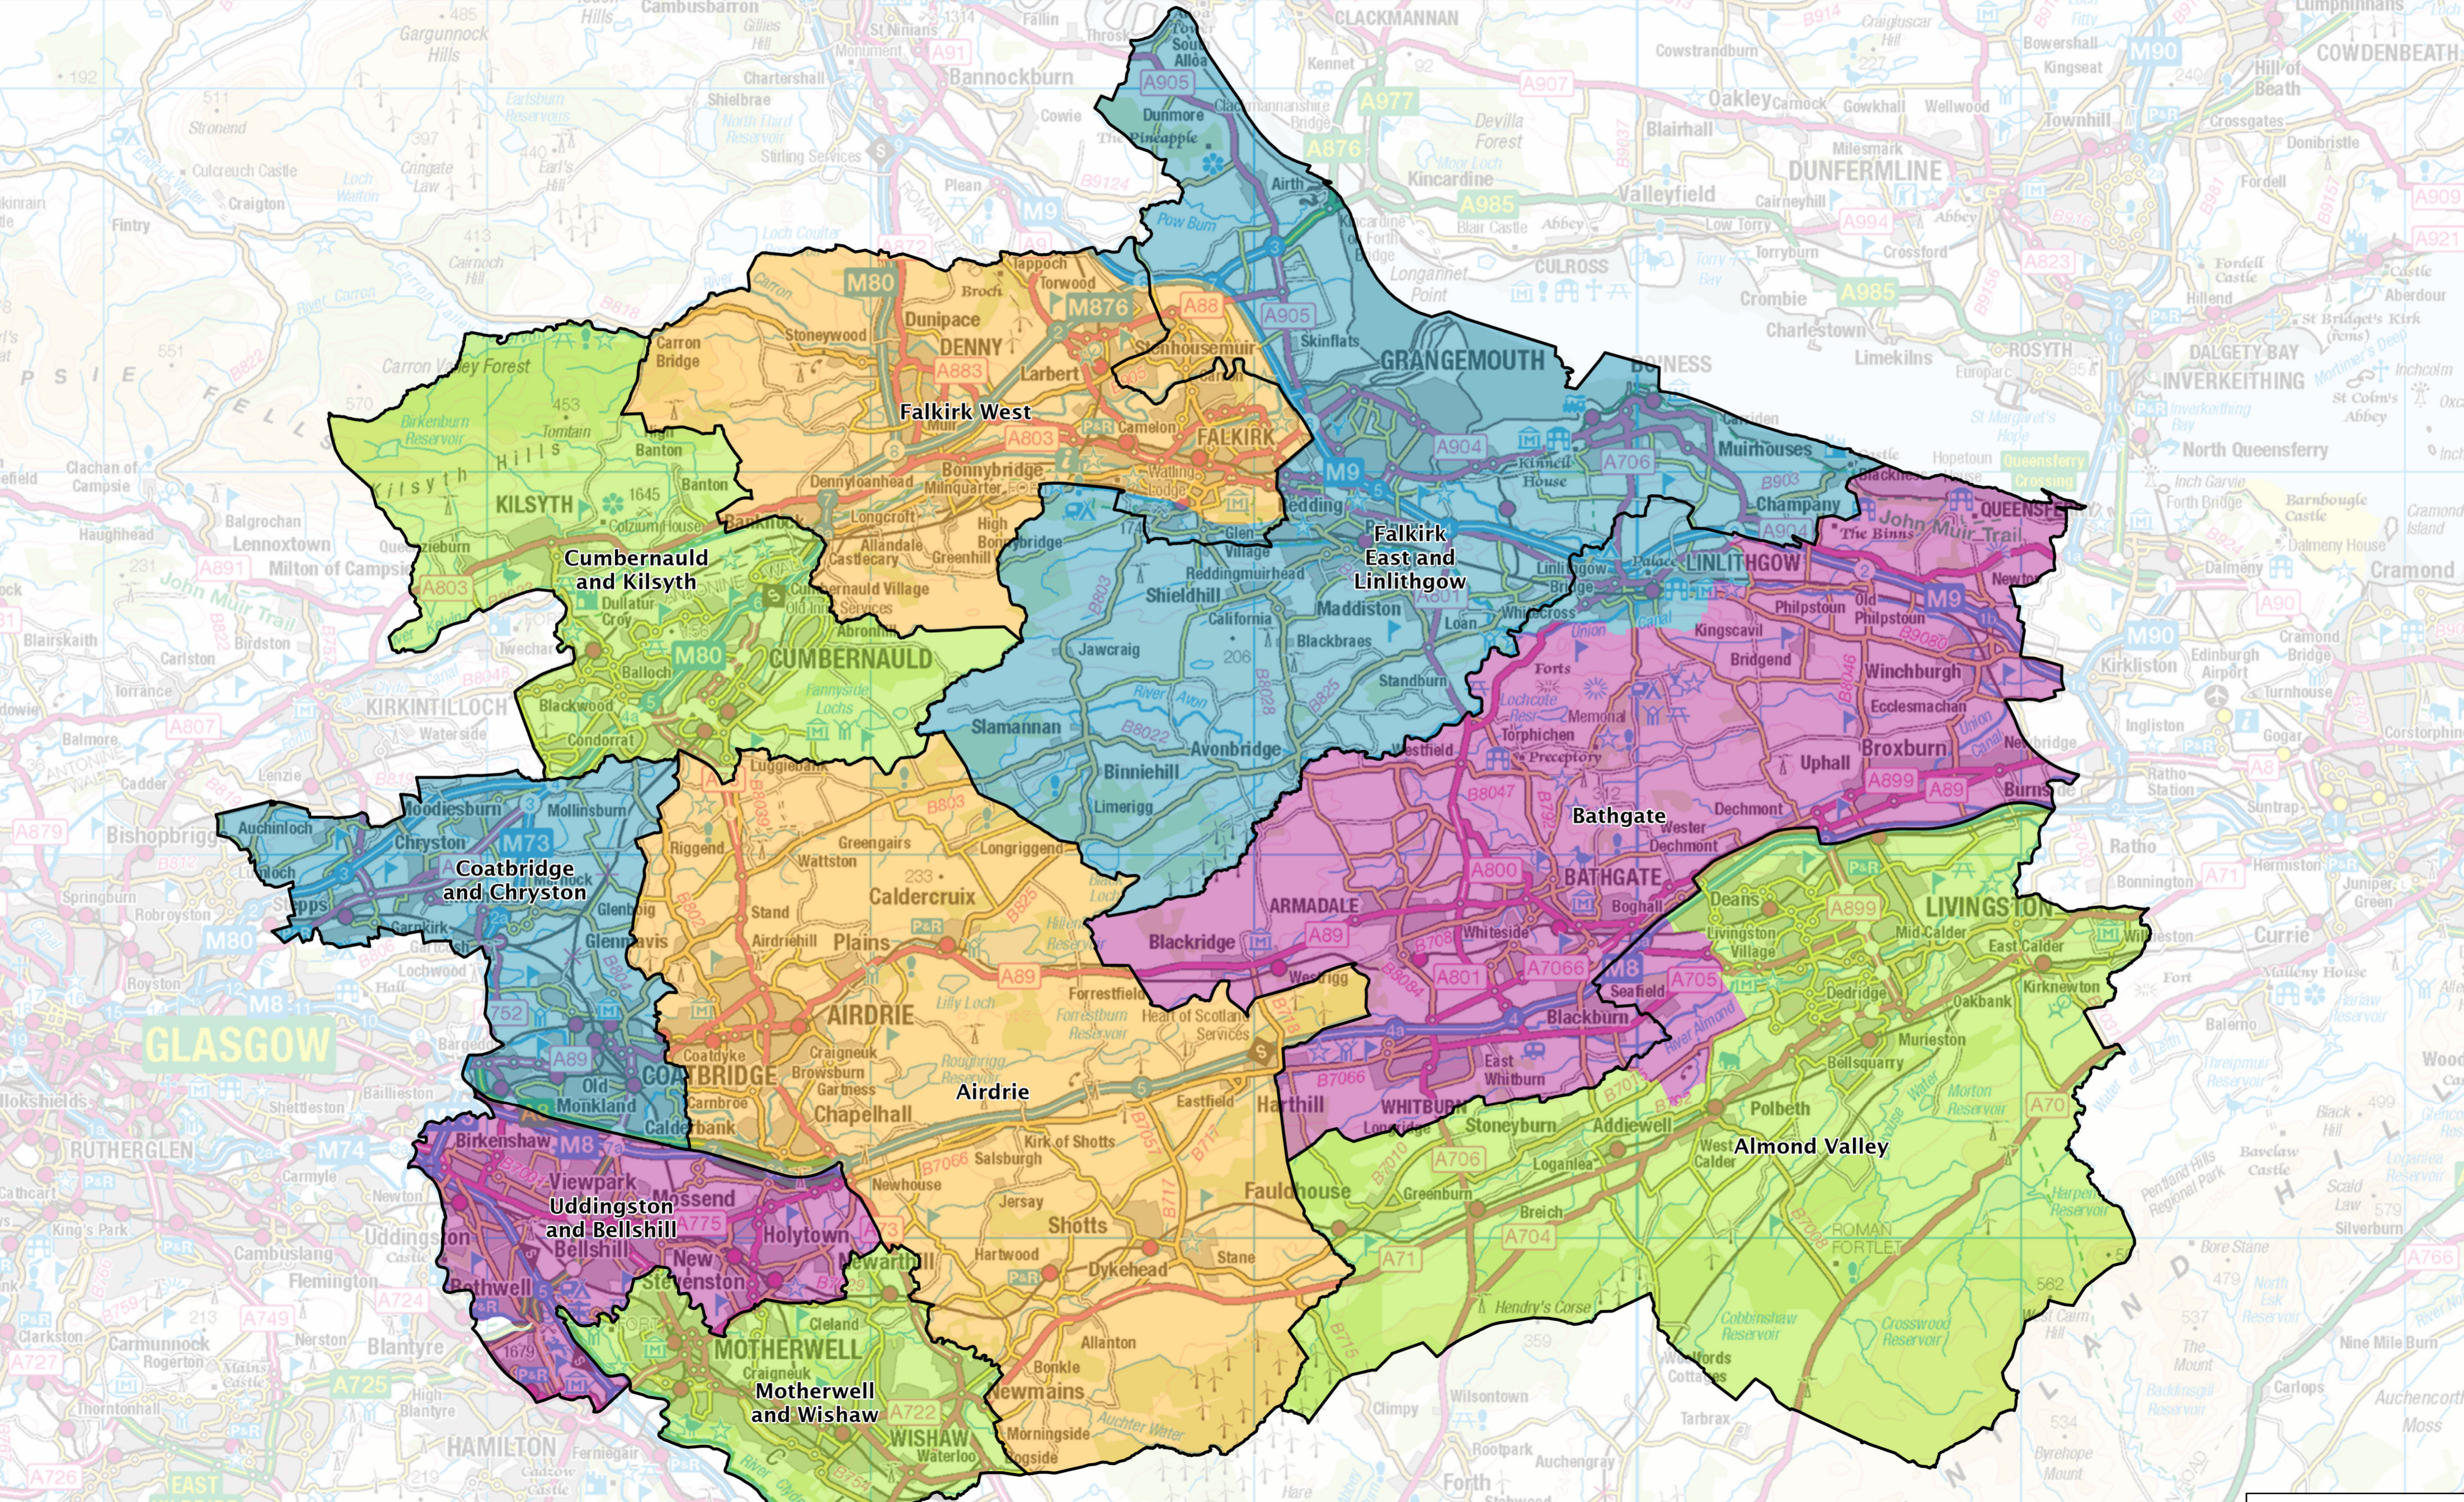

Second Review of Scottish Parliament Boundaries Central Scotland and Lothians West Region and Constituencies

Existing Constituencies
Constituencies from 2011 - 2026

0 2 miles
0 2 km