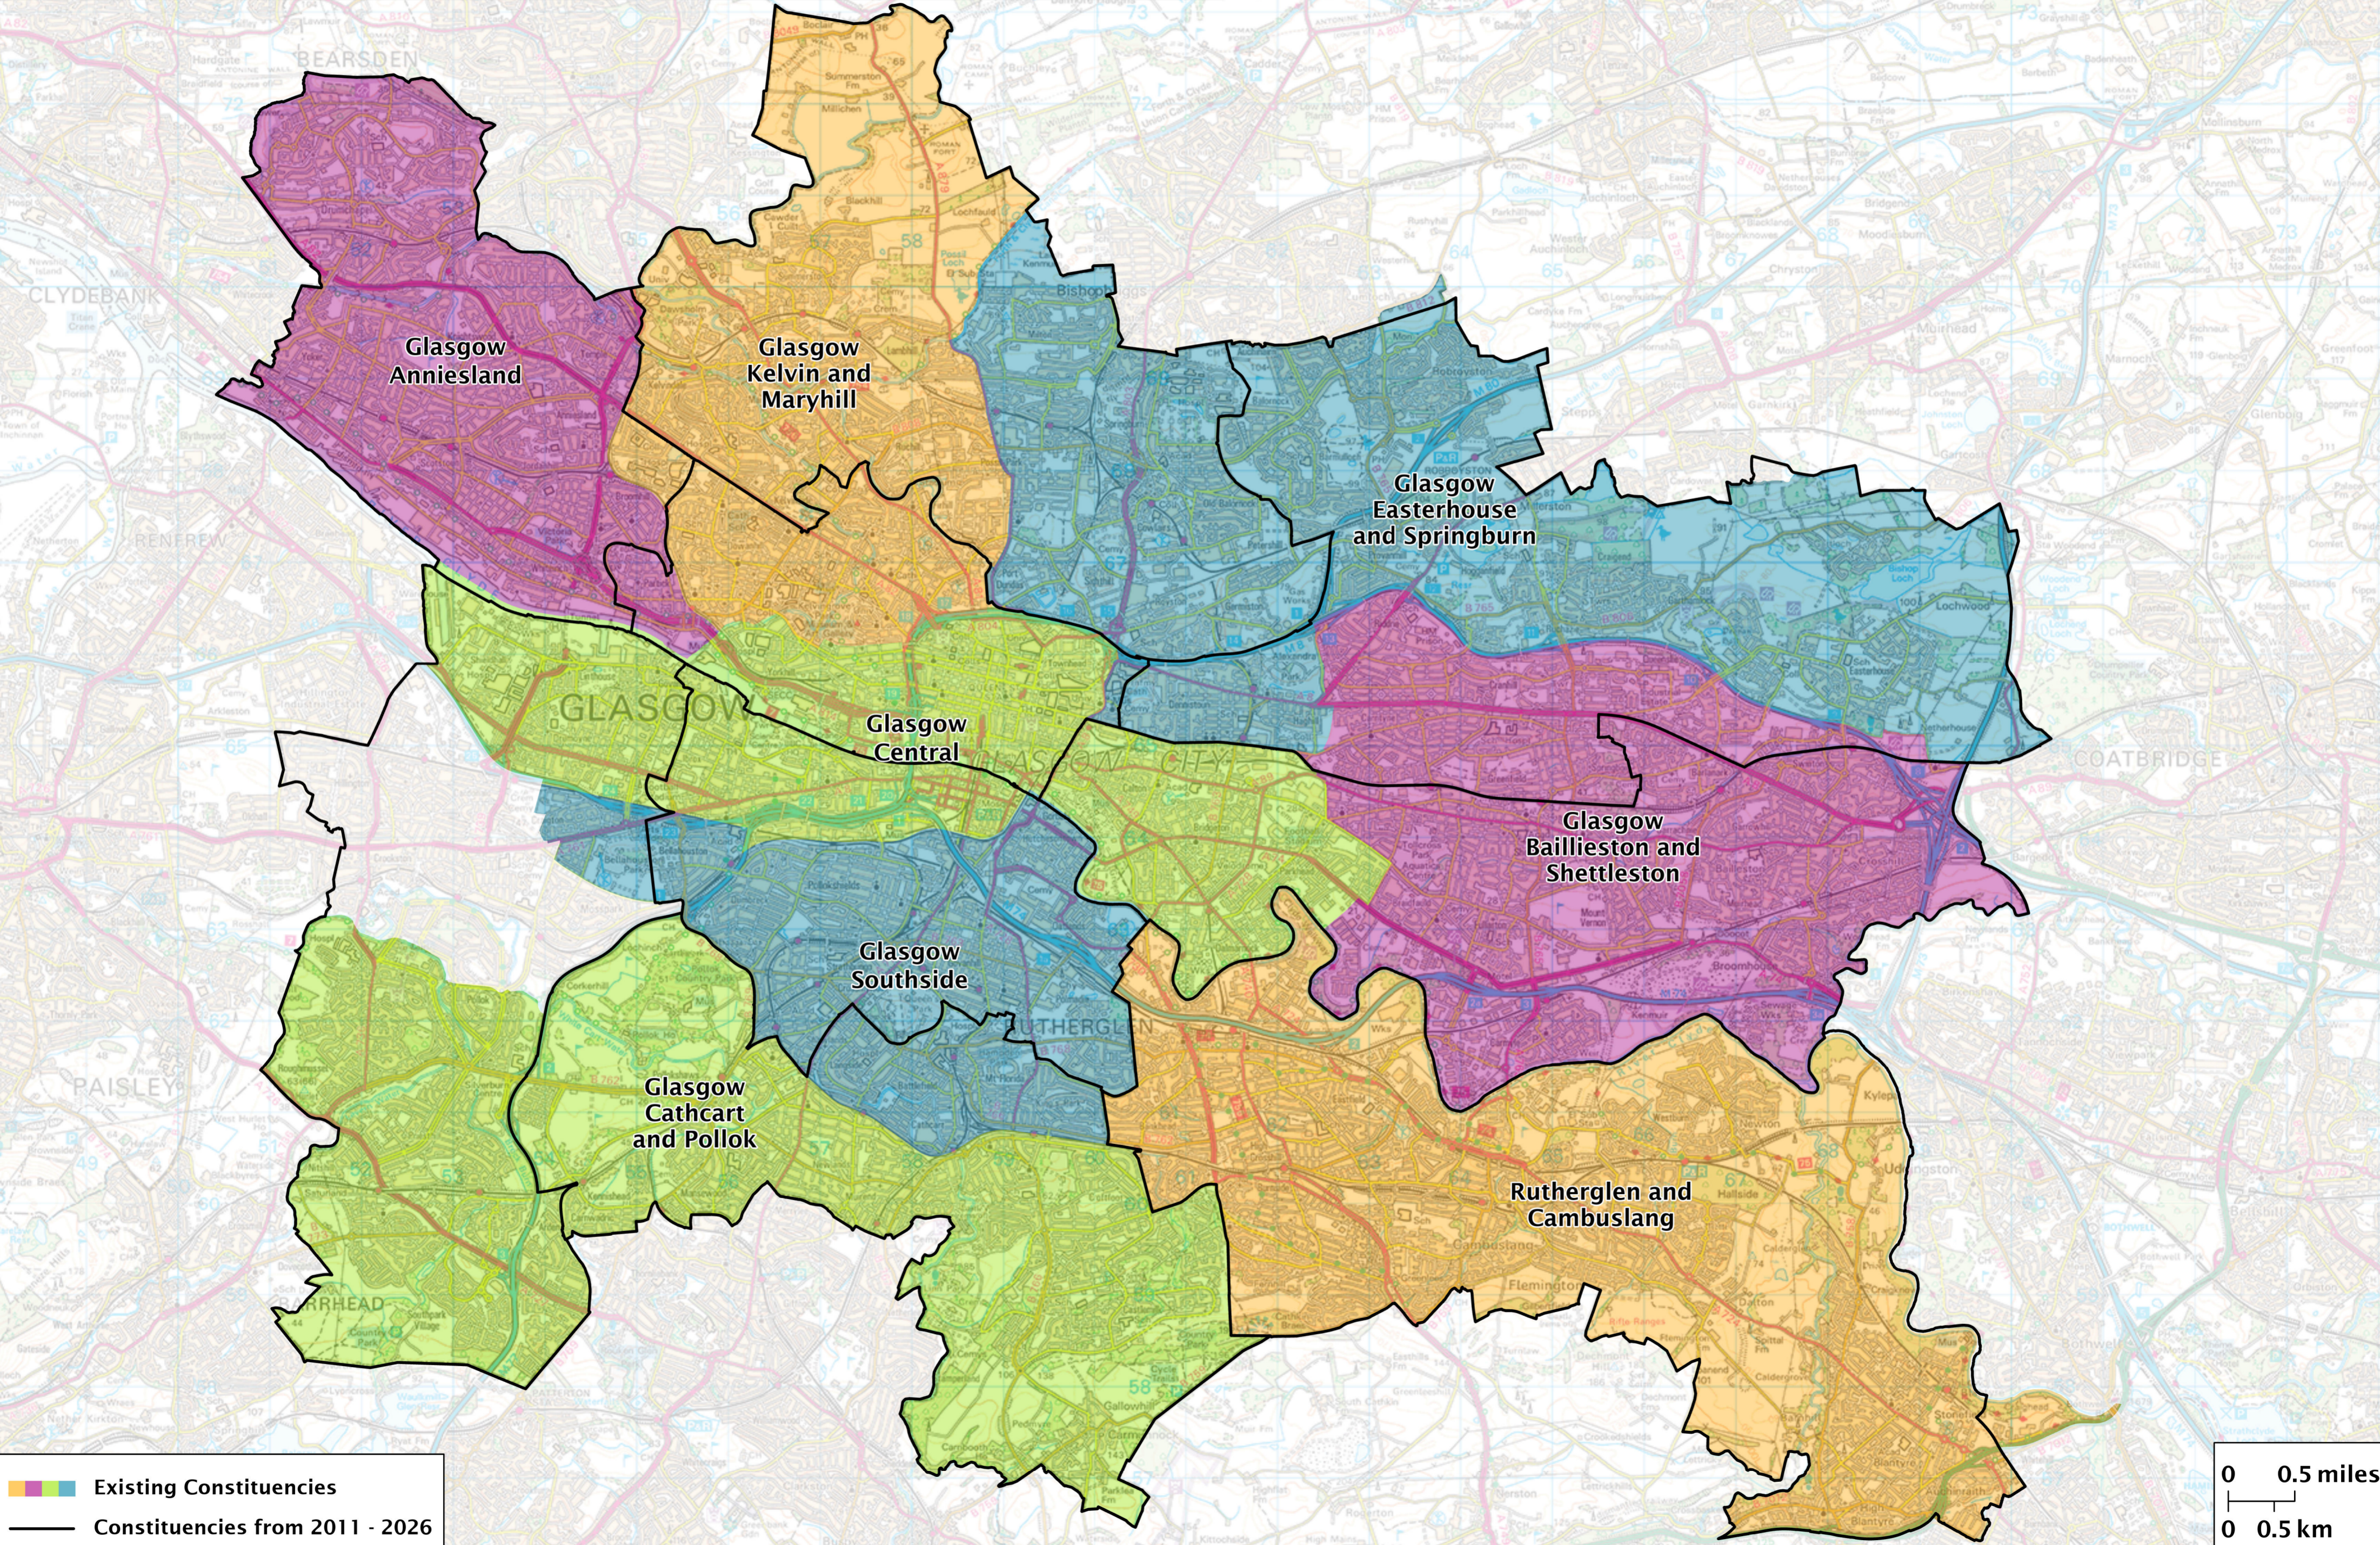

Second Review of Scottish Parliament Boundaries Glasgow Region and Constituencies

Existing Constituencies
Constituencies from 2011 - 2026

0 0.5 miles
0 0.5 km