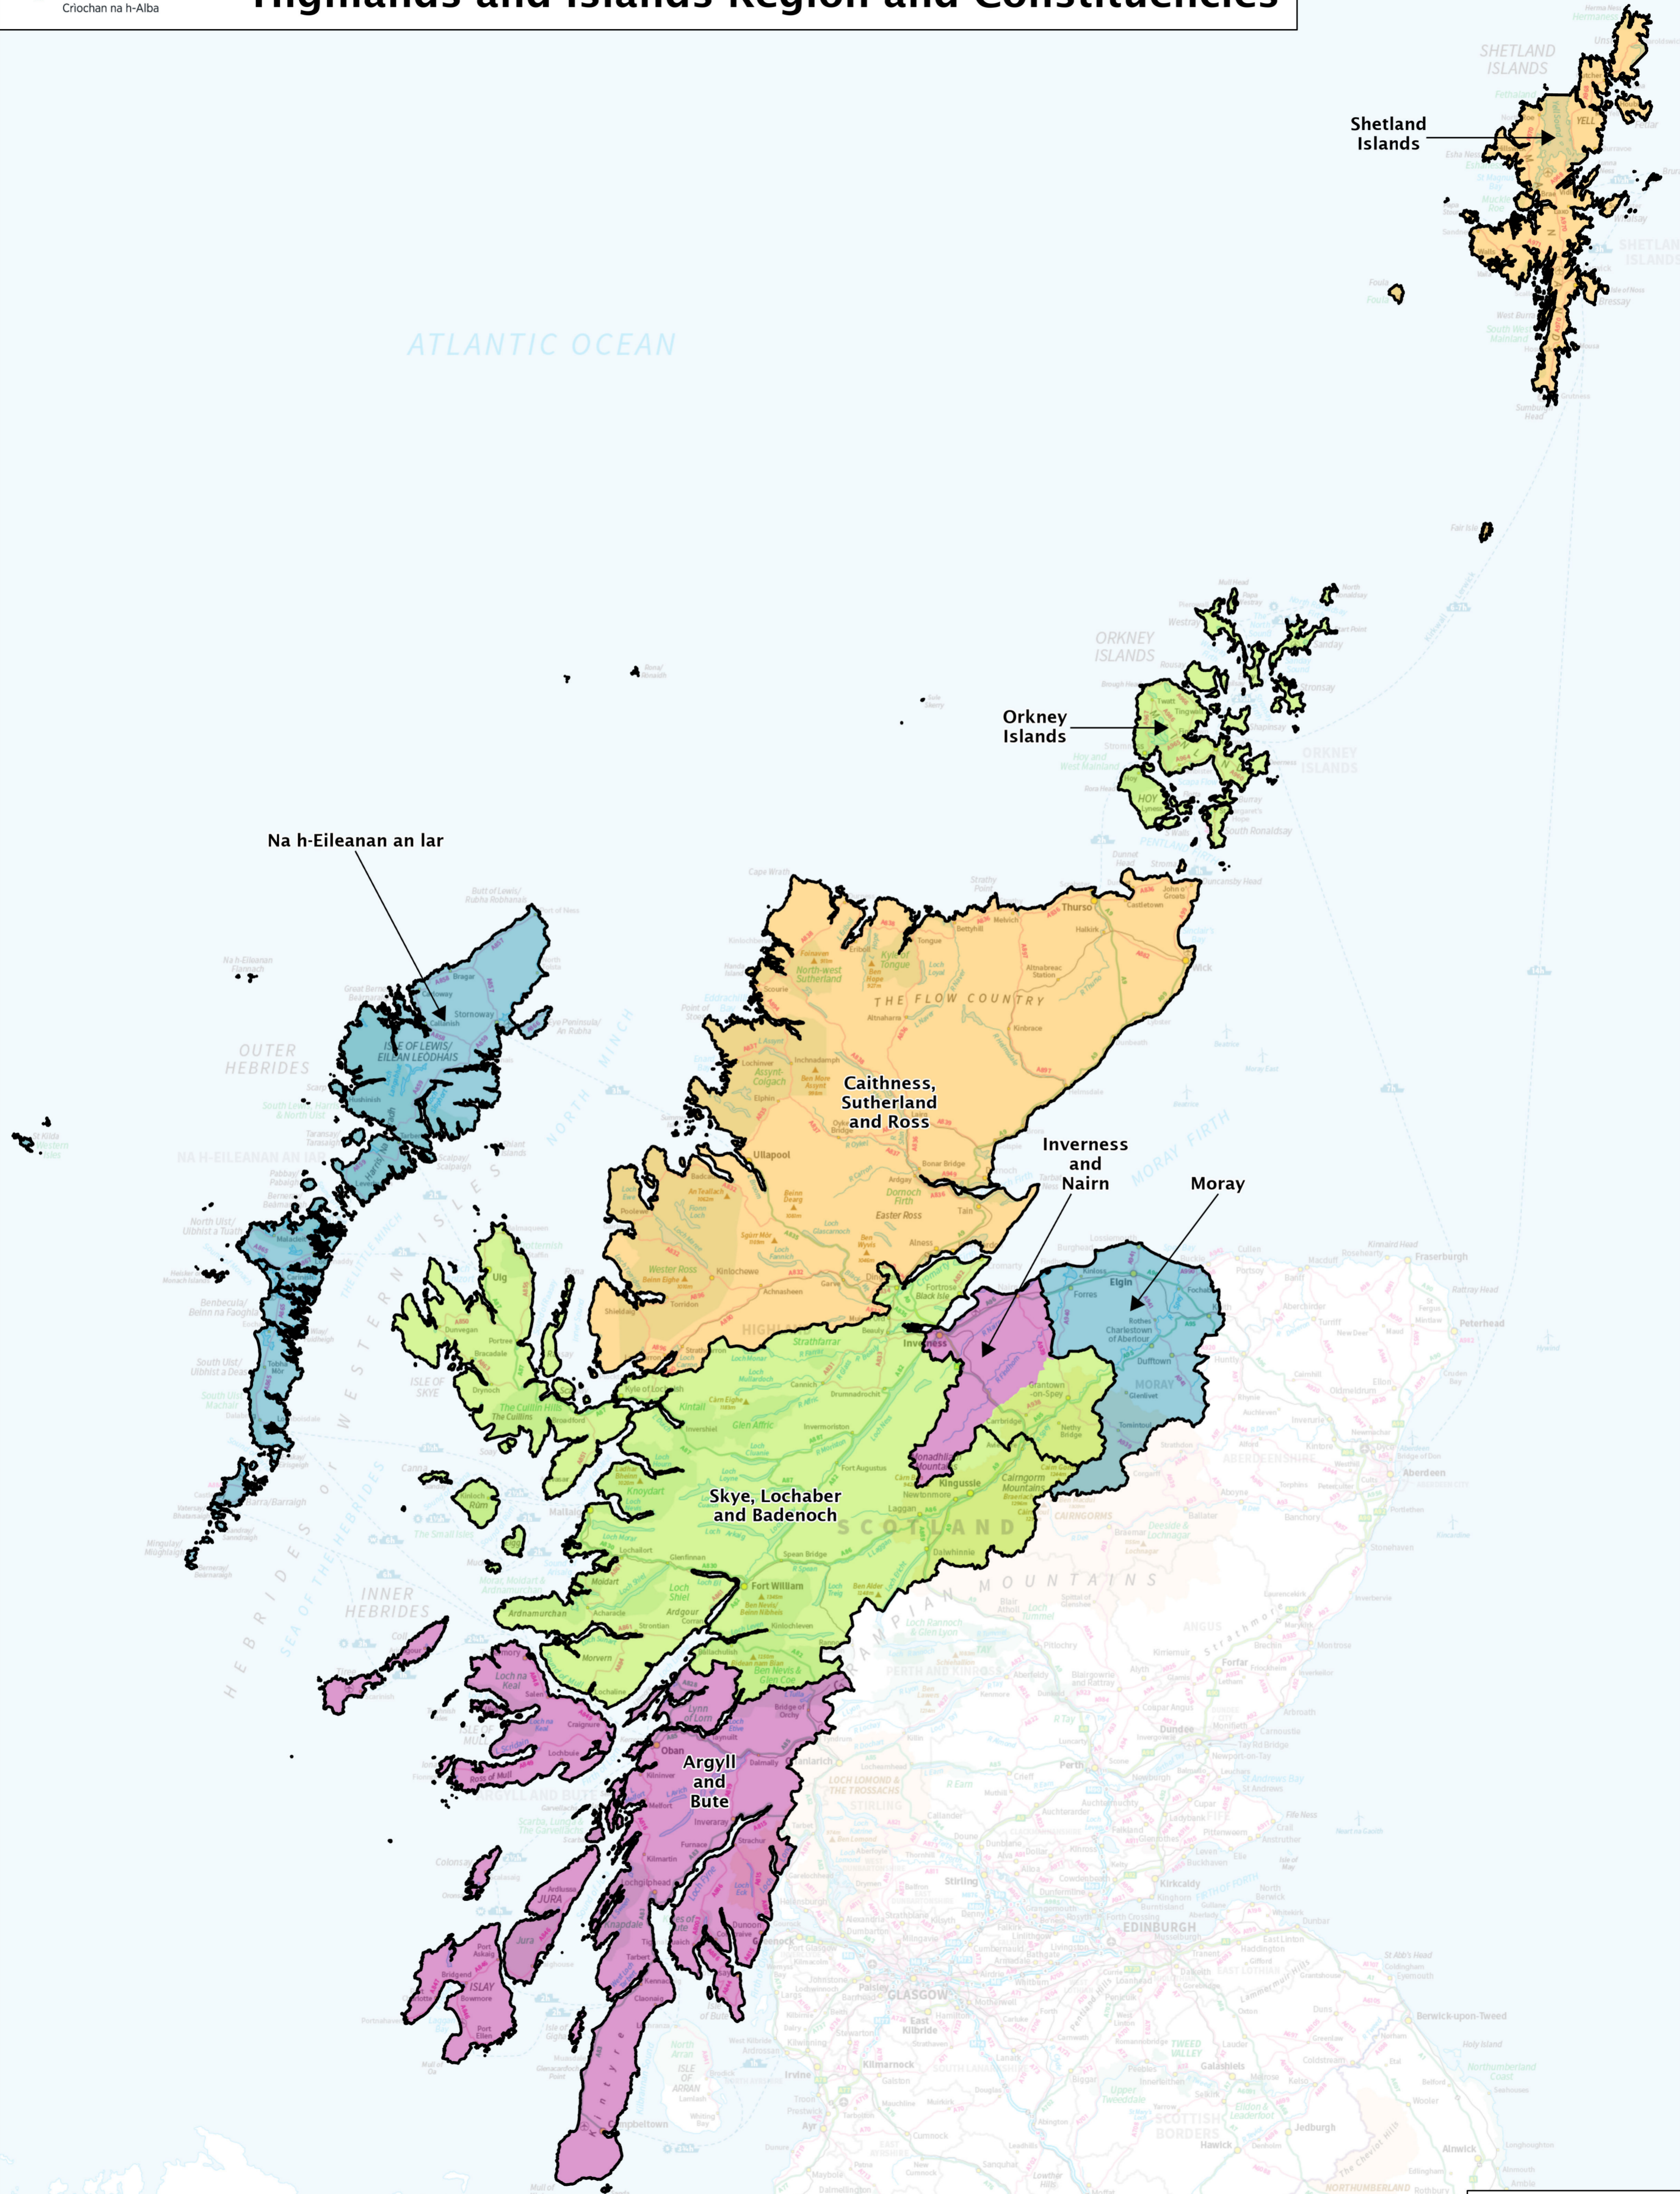

Second Review of Scottish Parliament Boundaries Highlands and Islands Region and Constituencies

Na h-Eileanan an Iar

Orkney Islands

Caithness, Sutherland and Ross

Inverness and Nairn

Moray

Skye, Lochaber and Badenoch

Argyll and Bute

Existing Constituencies
 Constituencies from 2011 - 2026

0 20 miles
 0 20 km