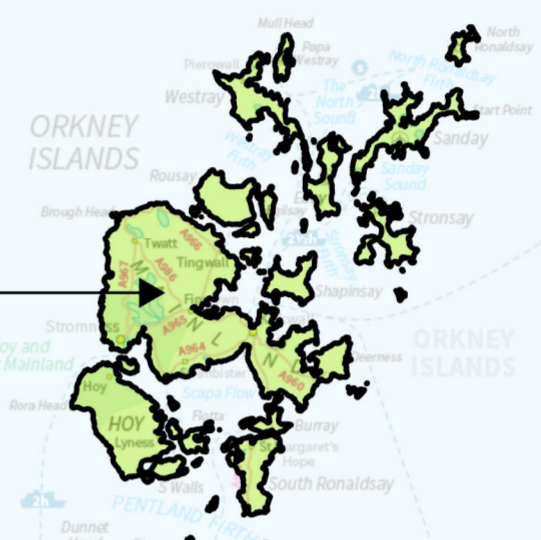

Second Review of Scottish Parliament Boundaries Highlands and Islands Region and Constituencies

Na h-Eileanan an Iar

Orkney Islands

Caithness, Sutherland and Ross

Inverness and Nairn

Moray

Skye, Lochaber and Badenoch

Argyll and Bute

Existing Constituencies
 Constituencies from 2011 - 2026

0 20 miles
 0 20 km