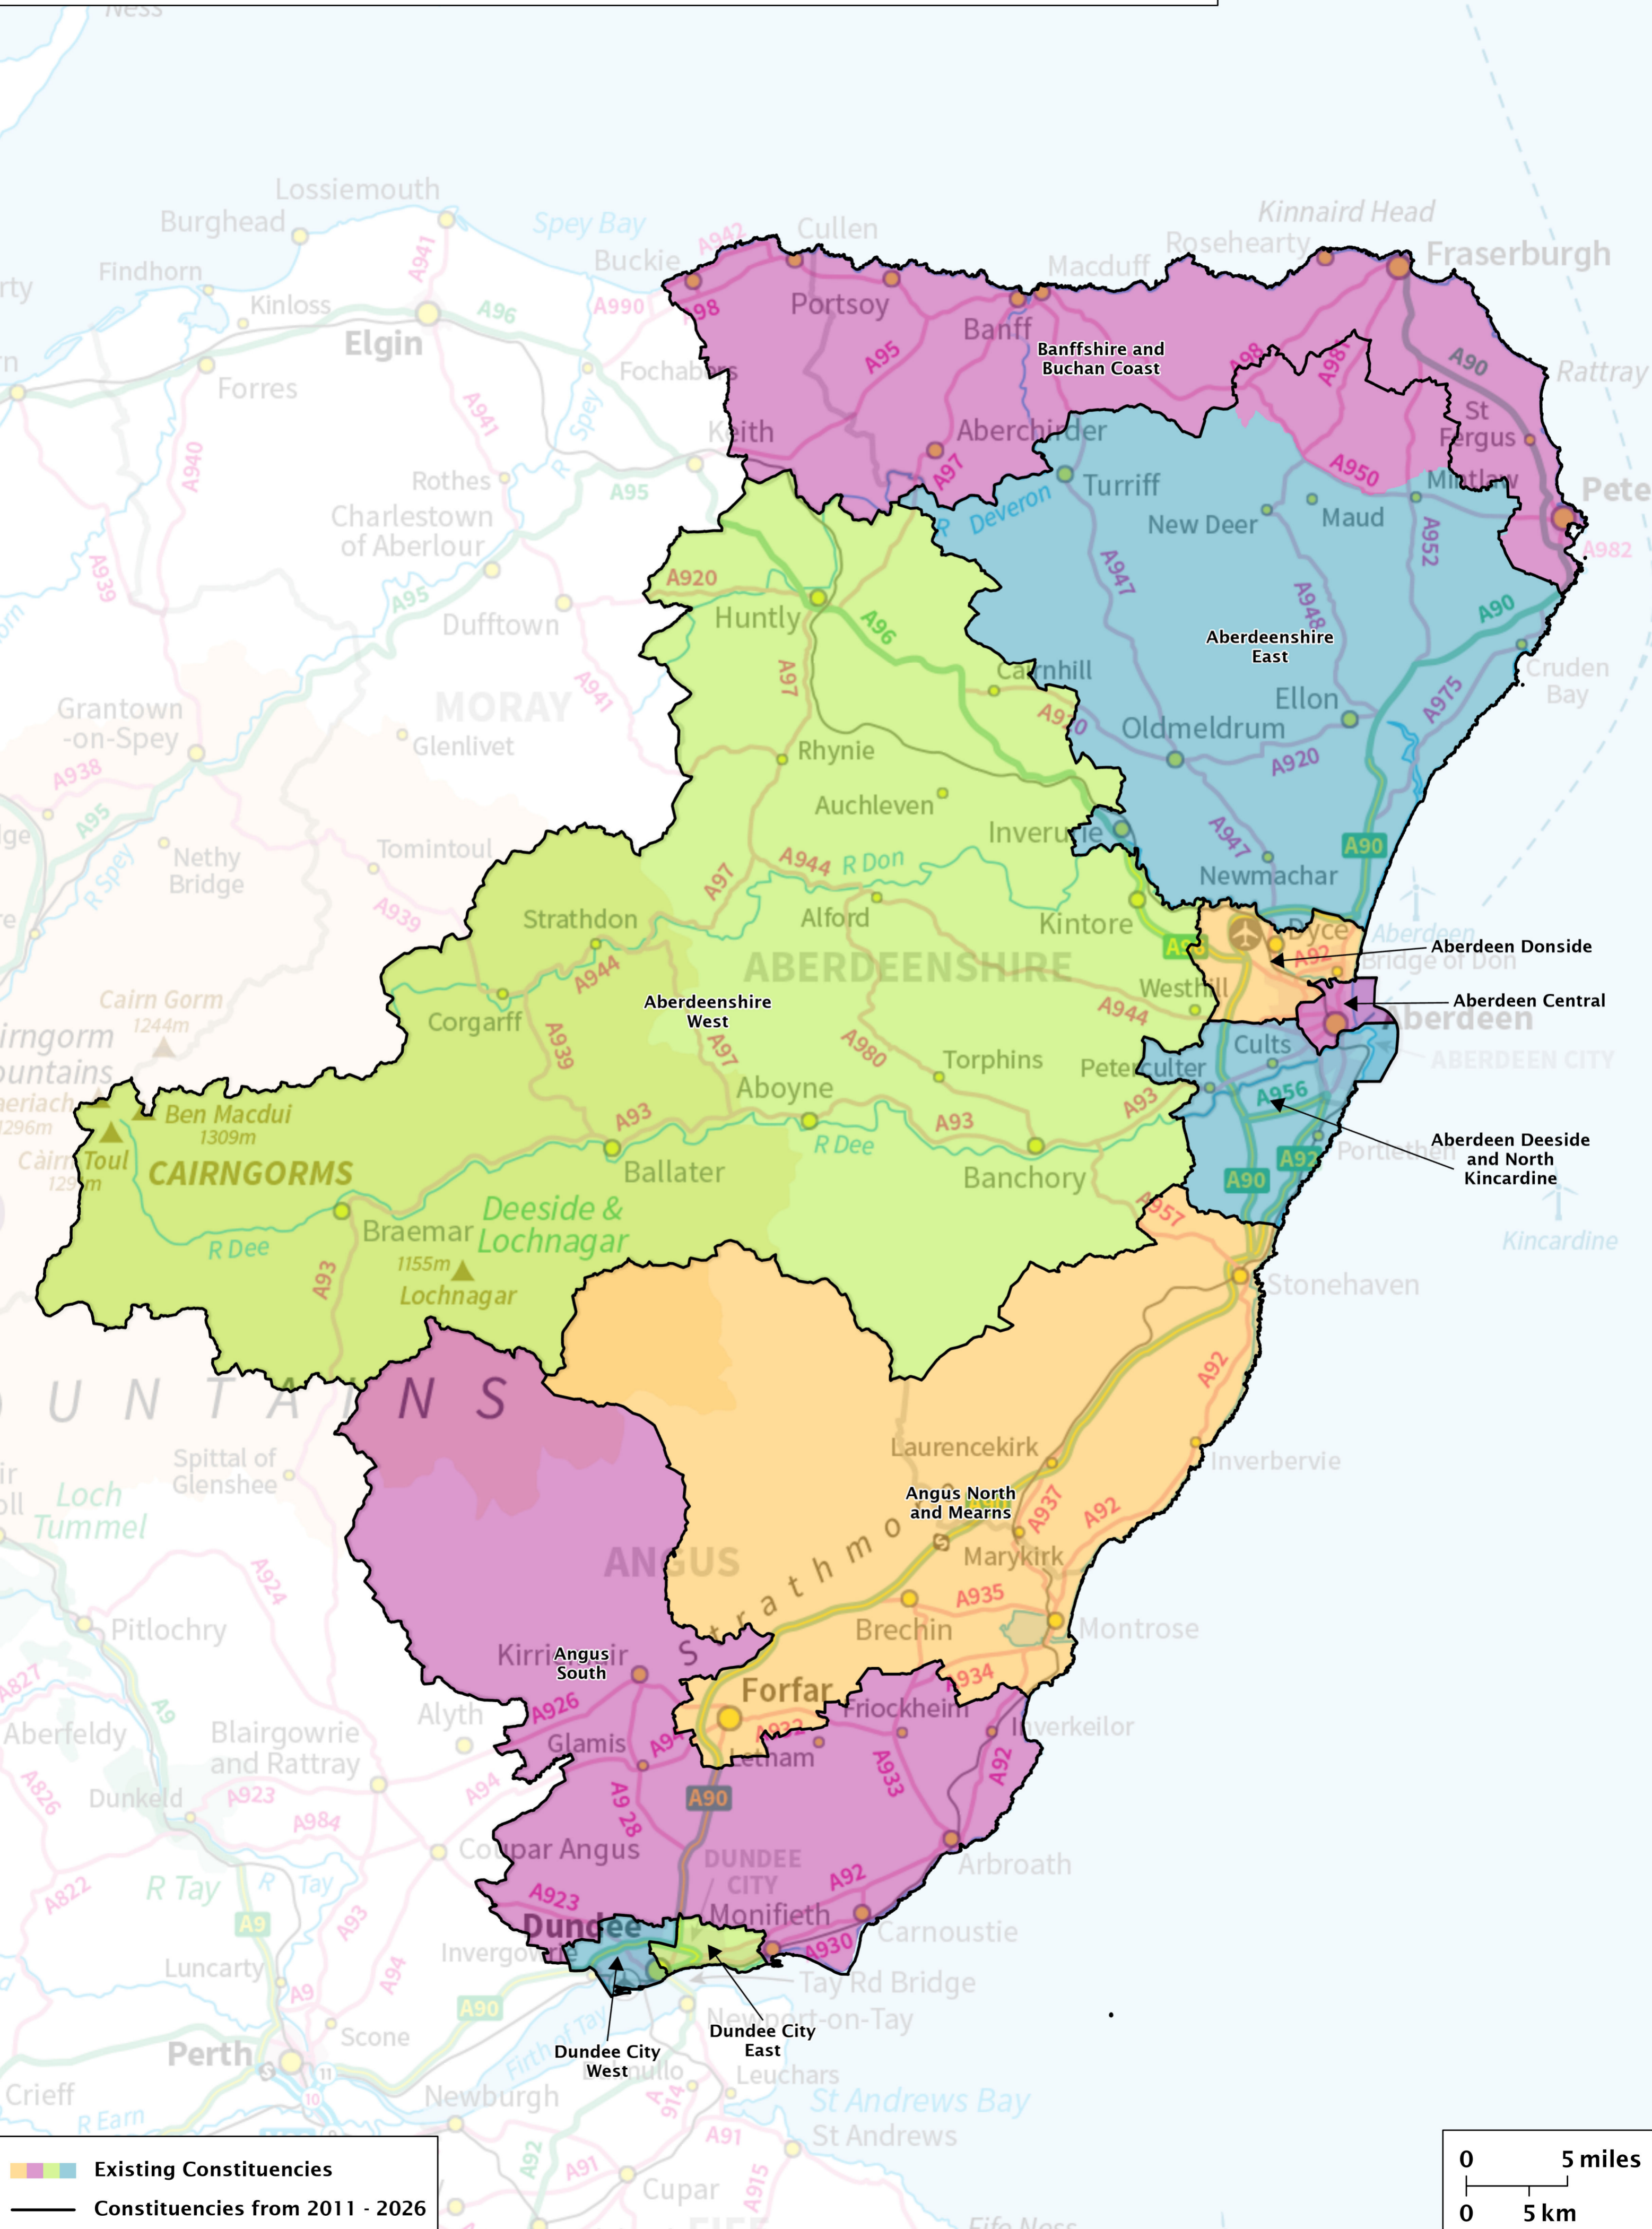

Second Review of Scottish Parliament Boundaries North East Scotland Region and Constituencies

Existing Constituencies
 Constituencies from 2011 - 2026

0 5 miles
 0 5 km