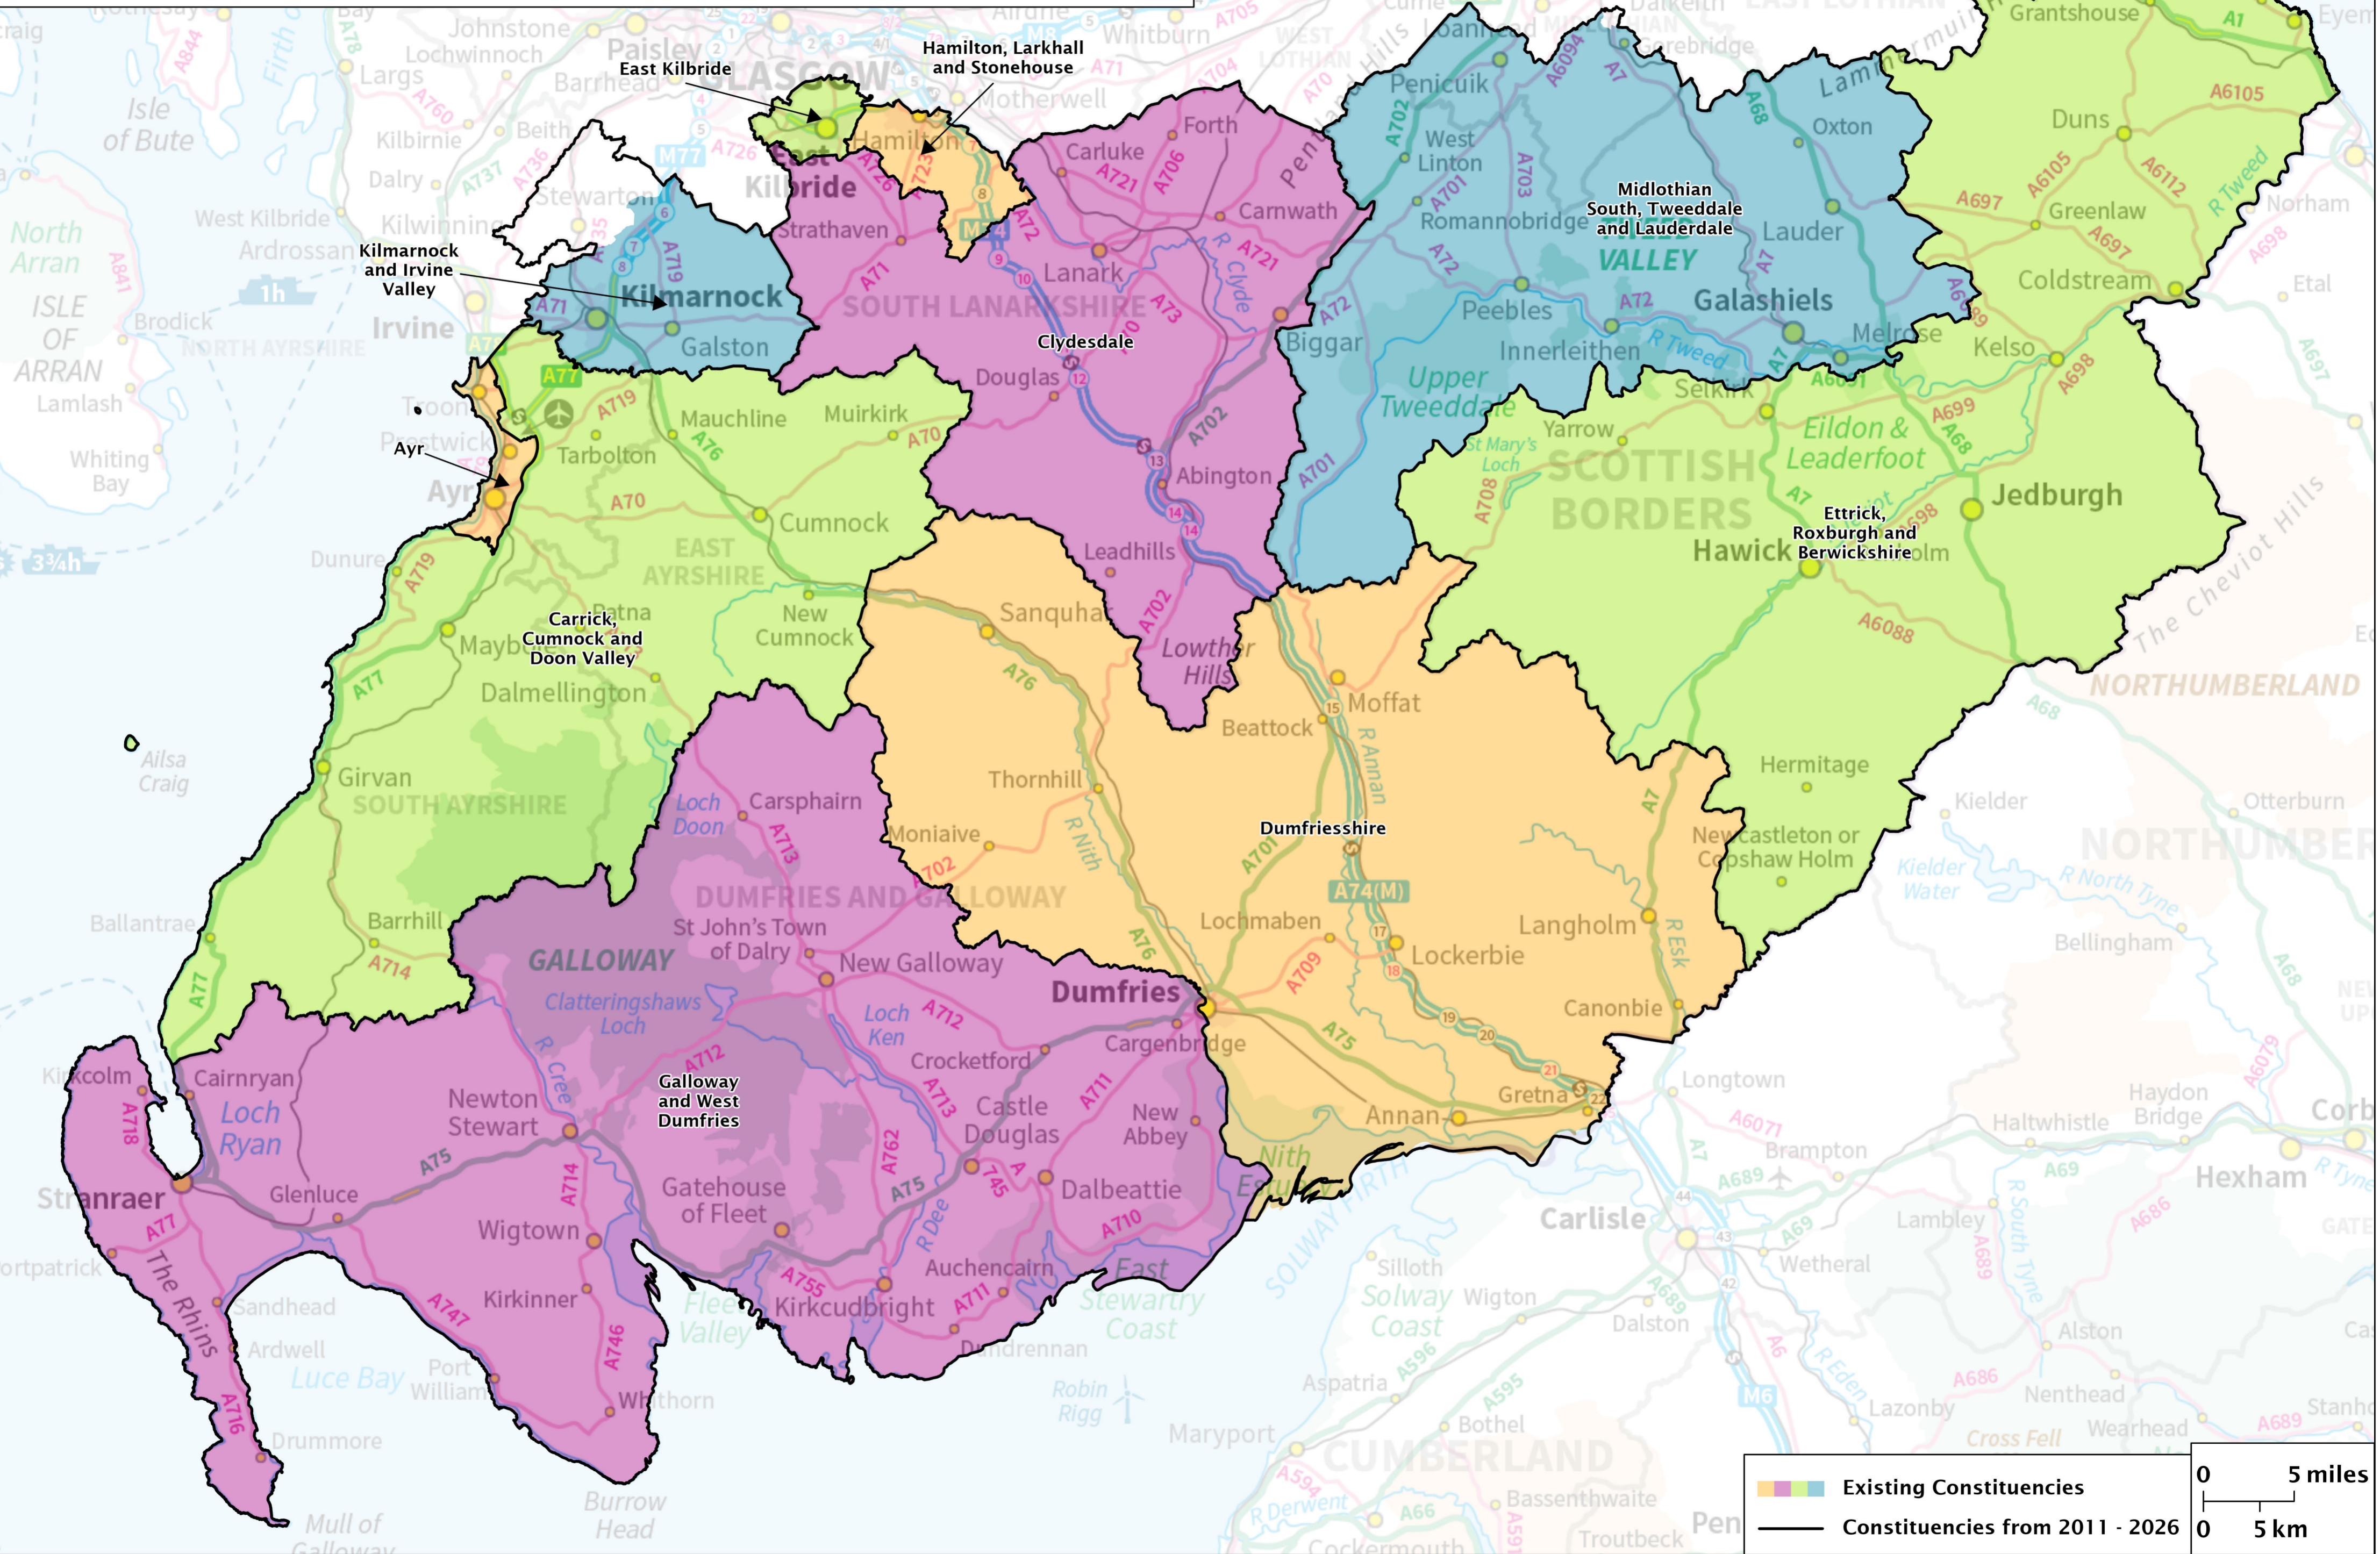

Second Review of Scottish Parliament Boundaries South Scotland Region and Constituencies

Existing Constituencies (Color-coded outline)

Constituencies from 2011 - 2026 (Black outline)

0 5 miles
0 5 km